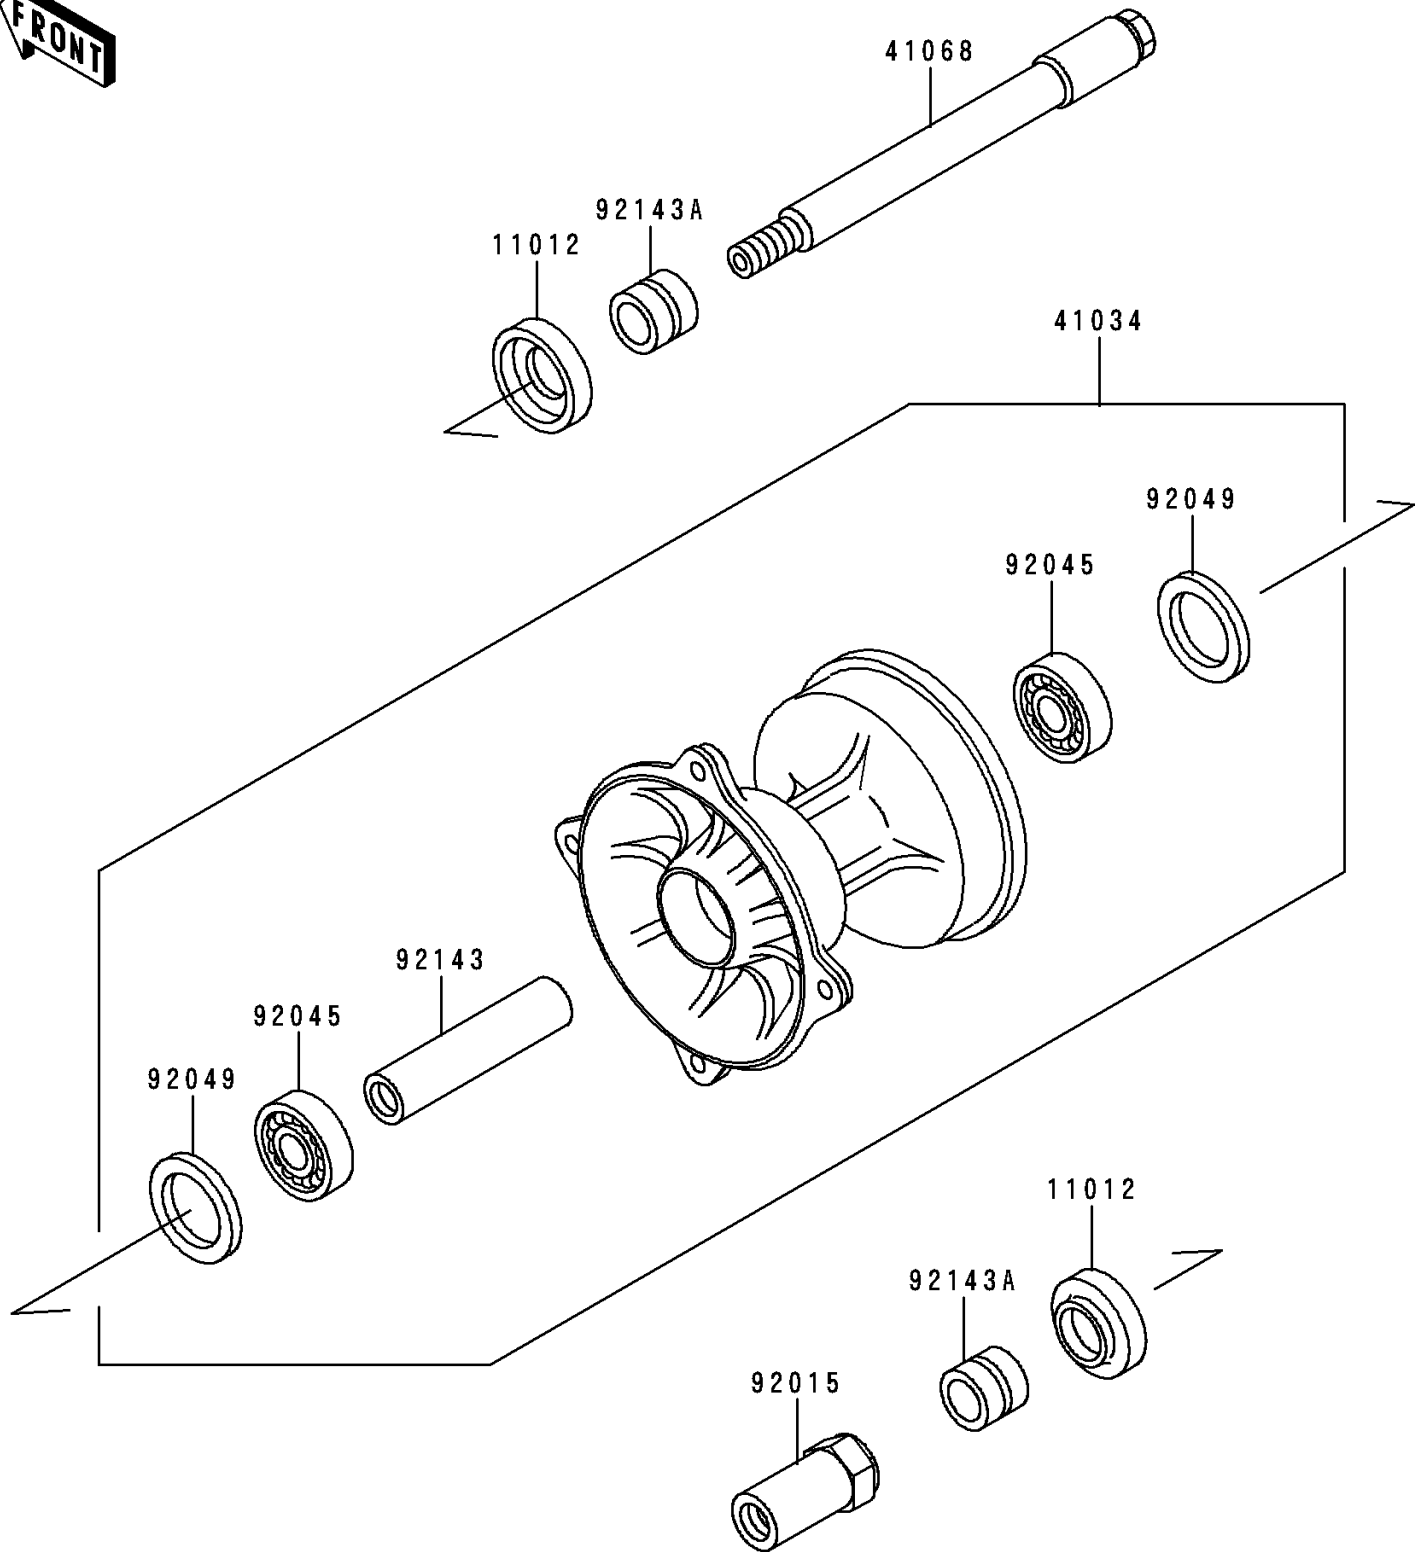

1994 KX™125 PARTS DIAGRAM

Front Hub

F2230

1994 KX™125 PARTS LIST

Front Hub

ITEM NAME	PART NUMBER	QUANTITY
CAP,AXLE (Ref # 11012)	11012-1581	1
DRUM-ASSY,FRONT BRAKE (Ref # 41034)	41034-1226	1
AXLE,FR (Ref # 41068)	41068-1342	1
NUT,AXLE,18MM (Ref # 92015)	92015-1884	1
BEARING-BALL,69042RS (Ref # 92045)	92045-1284	1
SEAL-OIL,BJNC-2 25X37X5 (Ref # 92049)	92049-1403	1
COLLAR,FR BRAKE DRUM,L=72 (Ref # 92143)	92143-1580	1
COLLAR,FR AXLE,L=20 (Ref # 92143A)	92143-1581	1