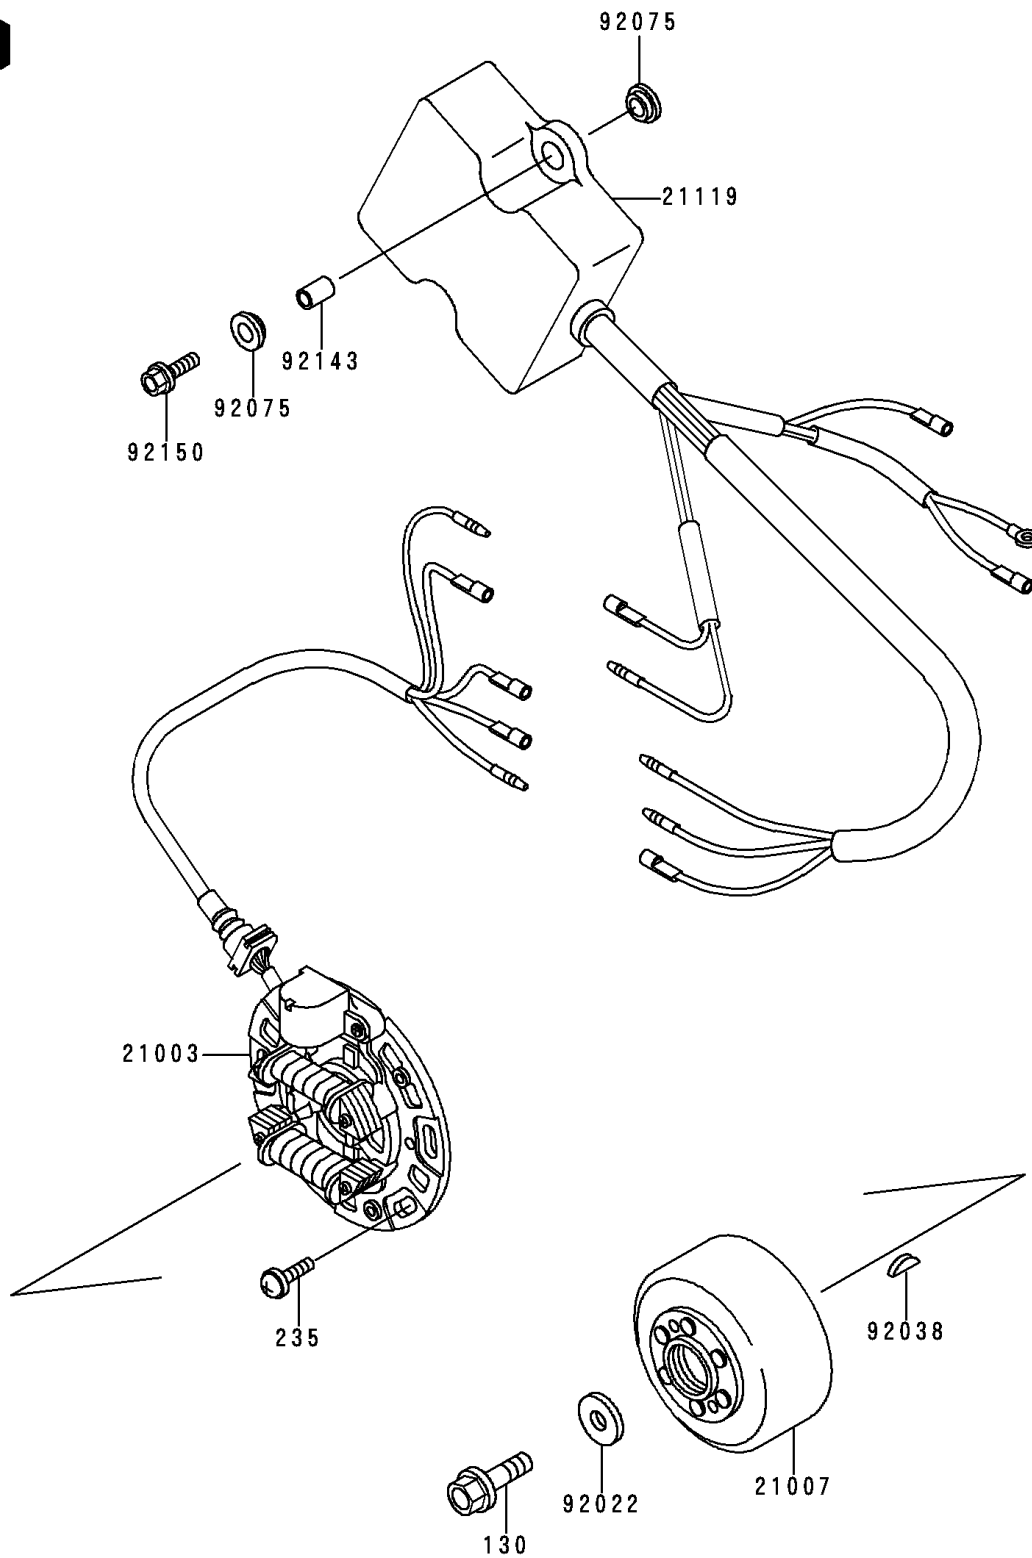

1994 KX™125 PARTS DIAGRAM

Generator

E1810

1994 KX™125 PARTS LIST

Generator

ITEM NAME	PART NUMBER	QUANTITY
BOLT-FLANGED (Ref # 130)	130P0825	1
SCREW-PAN-WP-CROS (Ref # 235)	235B0616	1
STATOR (Ref # 21003)	21003-1266	1
ROTOR,MAGNETO (Ref # 21007)	21007-1235	1
IGNITER (Ref # 21119)	21119-1406	1
WASHER,8.5X22X3.2 (Ref # 92022)	92022-276	1
KEY,WOODRUFF (Ref # 92038)	92038-001	1
DAMPER,8MM (Ref # 92075)	92075-1138	1
COLLAR,6X8.5X13 (Ref # 92143)	92143-3715	1
BOLT,FLANGED,6X25 (Ref # 92150)	92150-1507	1