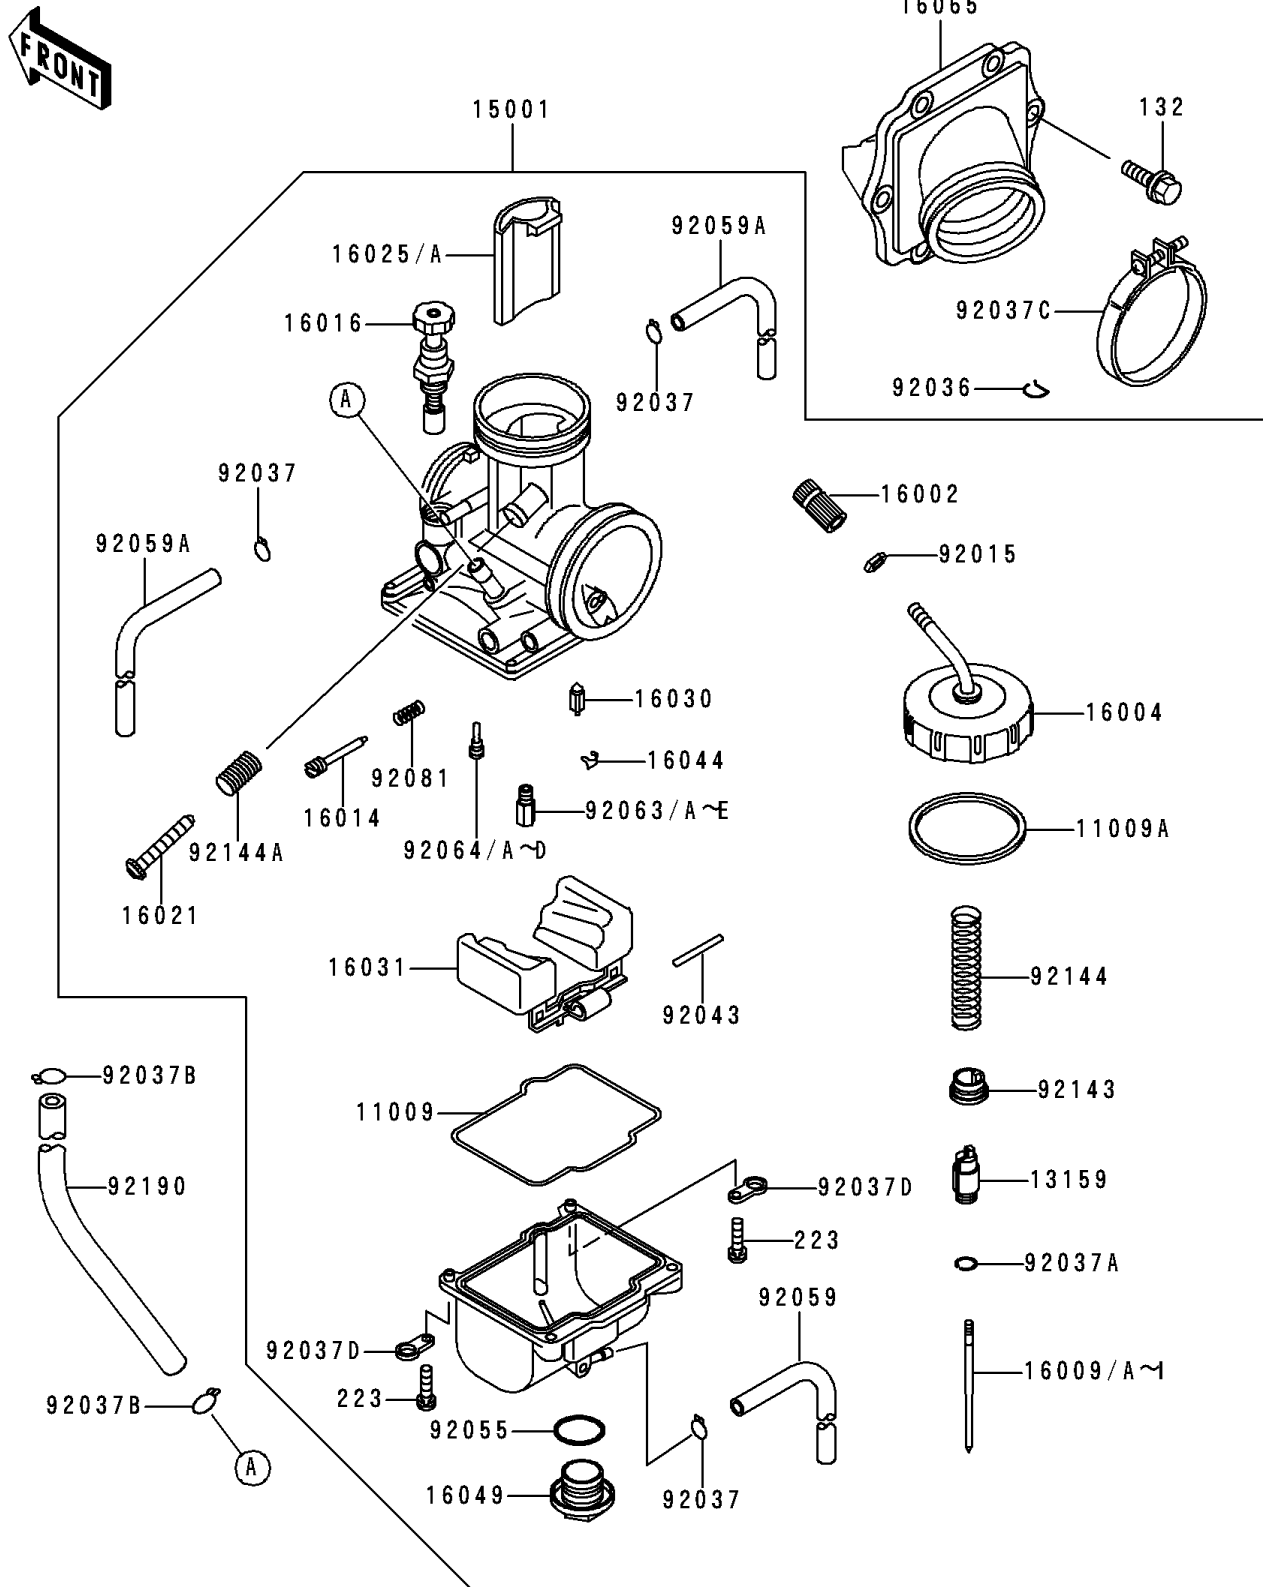

1994 KX™125 PARTS DIAGRAM

Carburetor

E1611