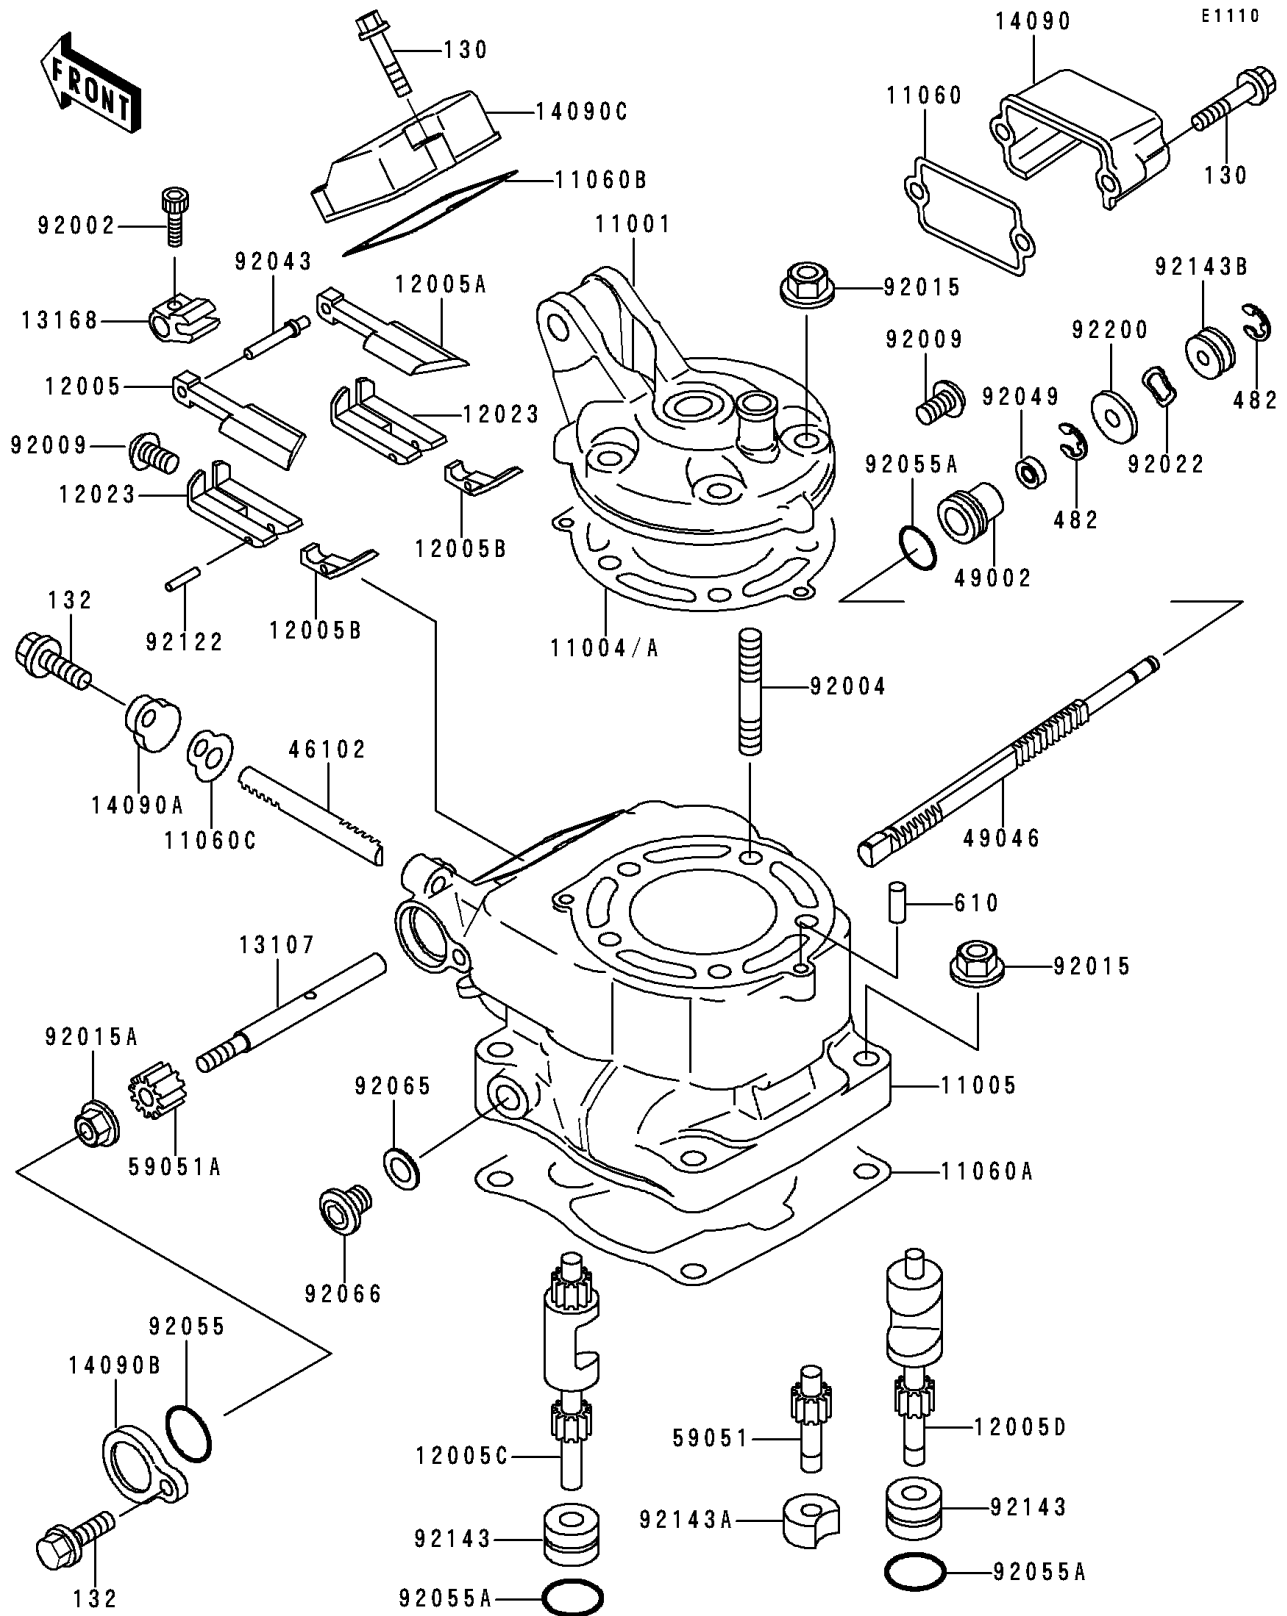

1994 KX™125 PARTS DIAGRAM

Cylinder Head/Cylinder