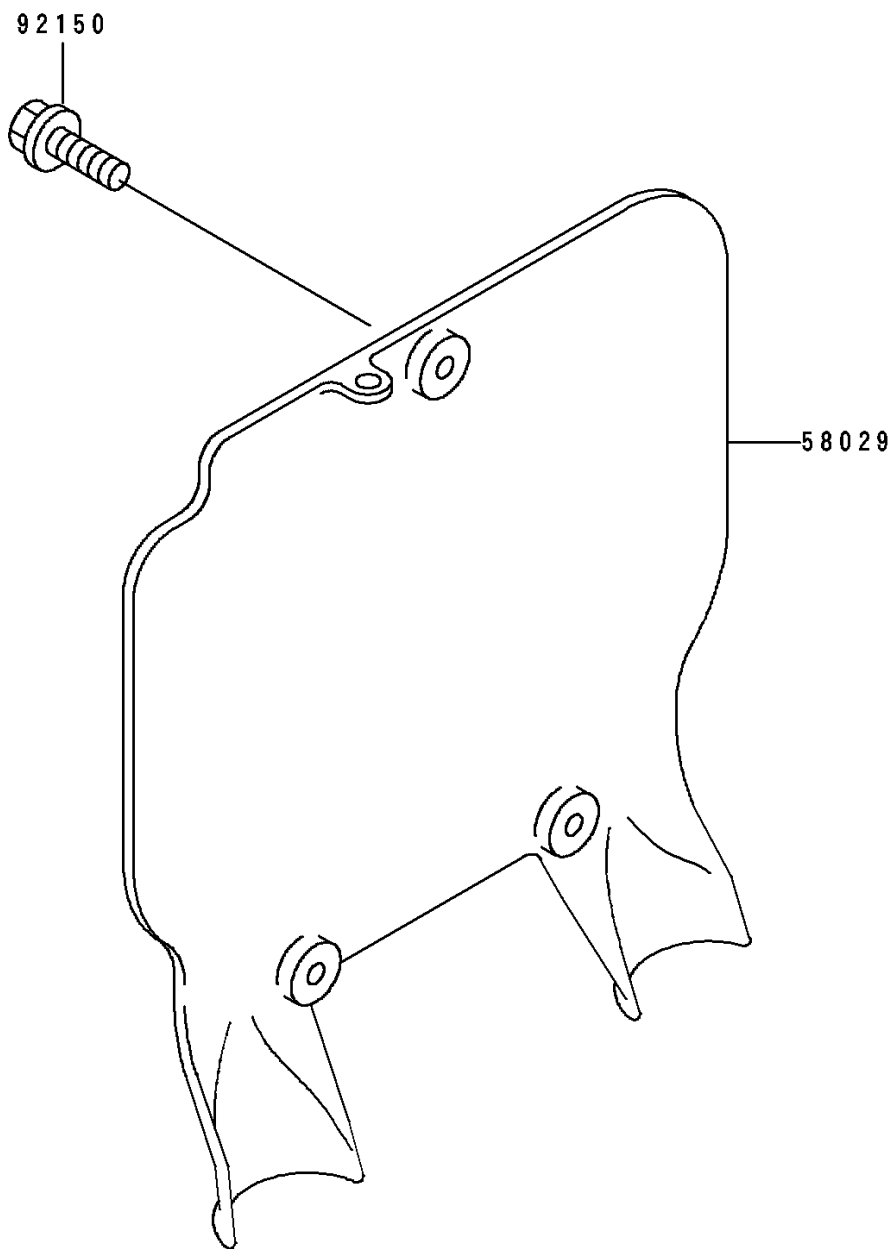

1992 KX™125 PARTS DIAGRAM

Accessory

F2910

1992 KX™125 PARTS LIST

Accessory

ITEM NAME	PART NUMBER	QUANTITY
PLATE-NUMBER,P.WHITE (Ref # 58029)	58029-1074-6F	1
BOLT,6X14 (Ref # 92150)	92150-1340	1