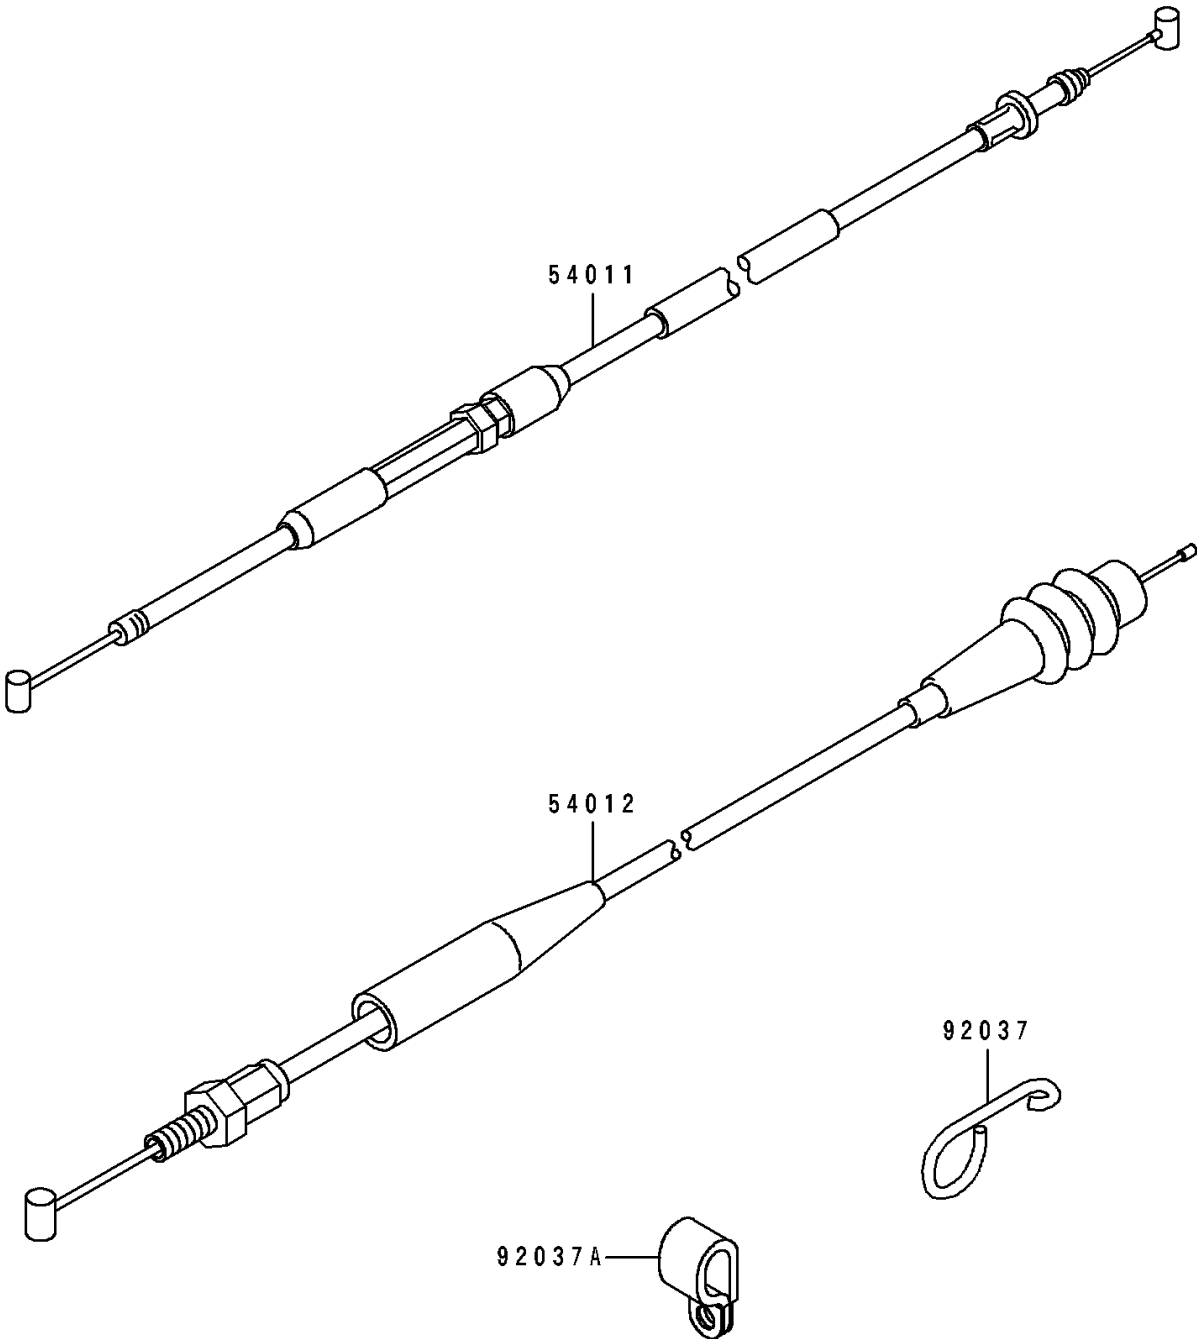

## 1992 KX™125 PARTS DIAGRAM

Cable

F 2 5 4 0

## 1992 KX™125 PARTS LIST

Cable

ITEM NAME	PART NUMBER	QUANTITY
CABLE-CLUTCH (Ref # 54011)	54011-1262	1
CABLE-THROTTLE (Ref # 54012)	54012-1432	1
CLAMP,CABLE (Ref # 92037)	92037-1064	1
CLAMP (Ref # 92037A)	92037-1608	1