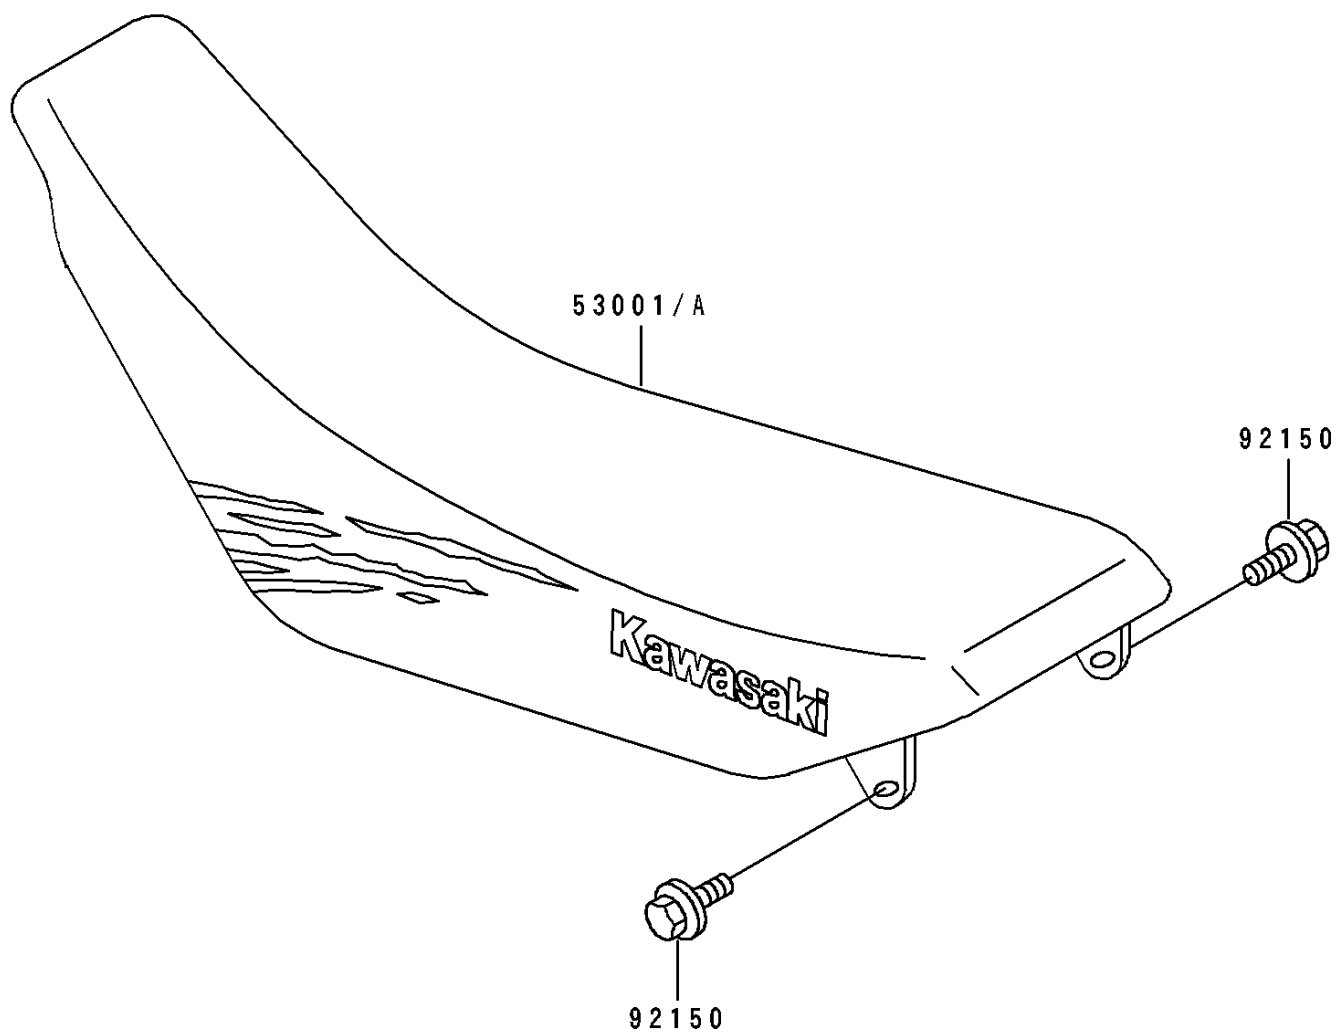

## 1992 KX™125 PARTS DIAGRAM

Seat

F 2 5 1 0

## 1992 KX™125 PARTS LIST

Seat

ITEM NAME	PART NUMBER	QUANTITY
SEAT-ASSY,HIGH HEIGHT,BLUE (Ref # 53001)	53001-1655-MY	1
SEAT-ASSY,LOW HEIGHT,BLUE (Ref # 53001A)	53001-1658-MY	1
BOLT,FLANGED,6X25 (Ref # 92150)	92150-1507	1