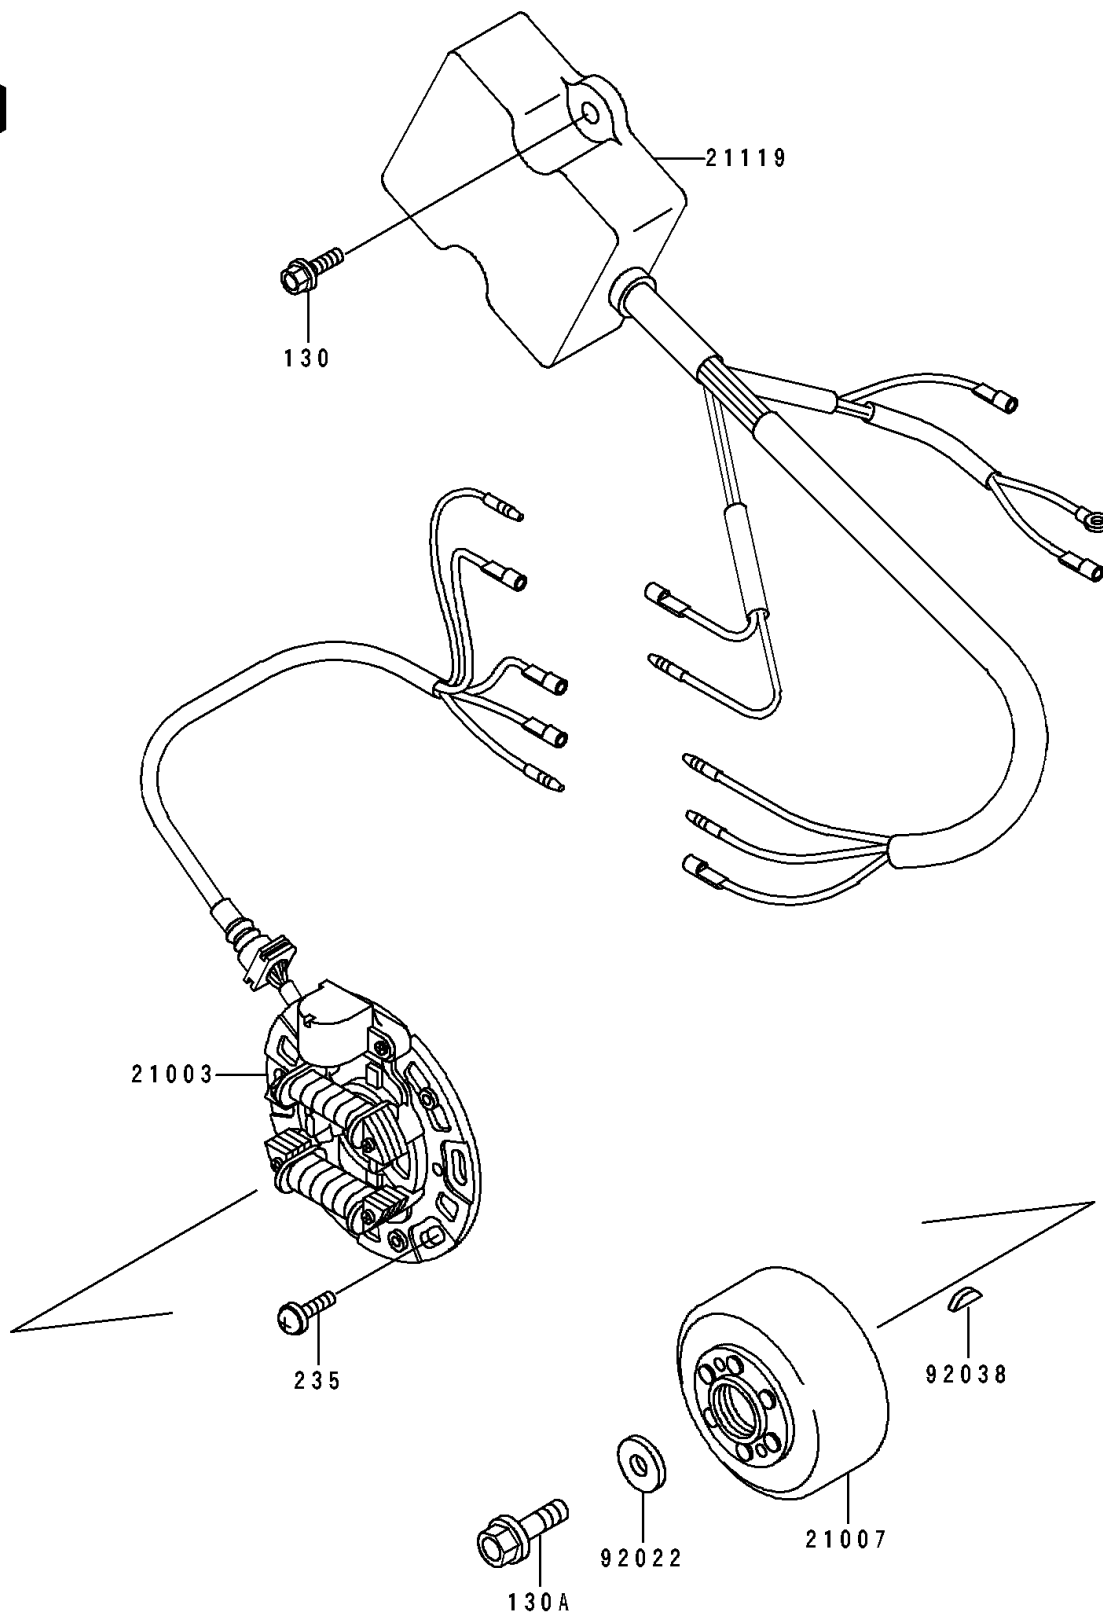

1992 KX™125 PARTS DIAGRAM

Generator

E1810

1992 KX™125 PARTS LIST

Generator

ITEM NAME	PART NUMBER	QUANTITY
STATOR (Ref # 21003)	21003-1237	1
ROTOR,MAGNETO (Ref # 21007)	21007-1235	1
IGNITER (Ref # 21119)	21119-1337	1
WASHER,8.5X22X3.2 (Ref # 92022)	92022-276	1
KEY,WOODRUFF (Ref # 92038)	92038-001	1
BOLT-FLANGED,6X16 (Ref # 130)	130G0616	1
BOLT-FLANGED (Ref # 130A)	130P0825	1
SCREW-PAN-WP-CROS (Ref # 235)	235B0616	1