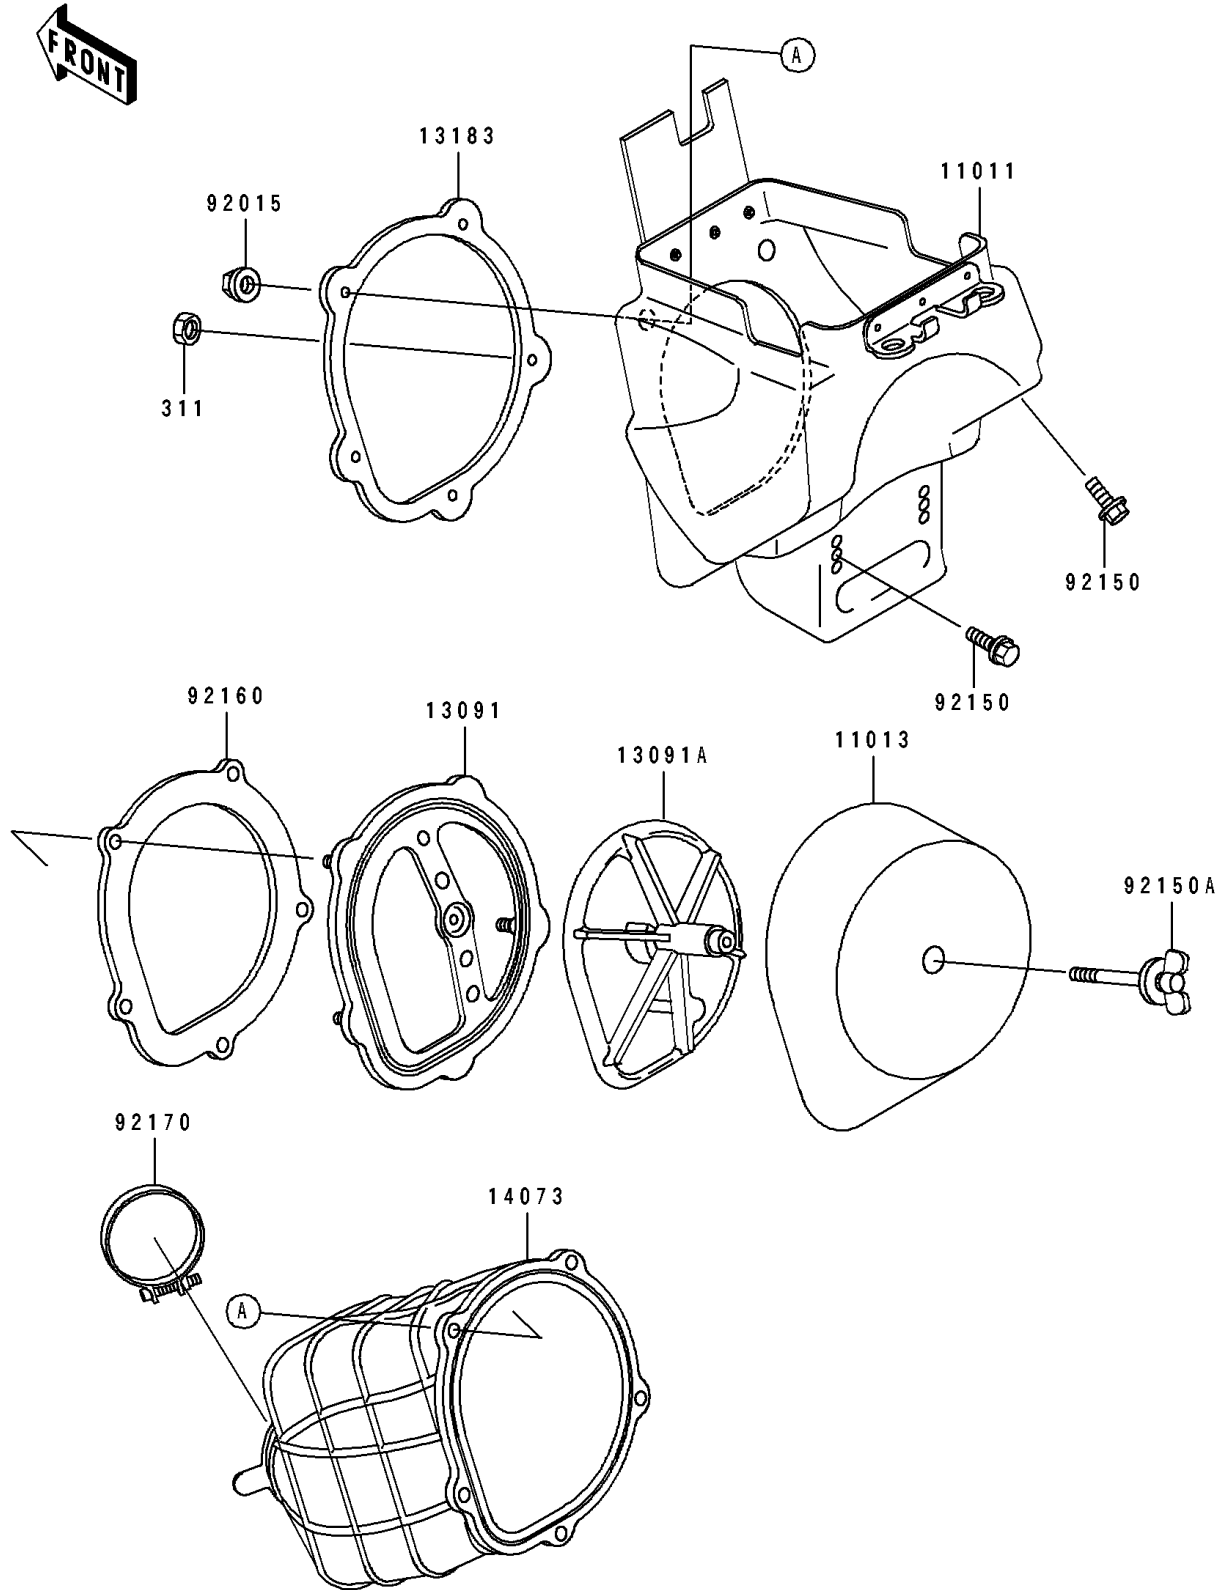

1992 KX™125 PARTS DIAGRAM

Air Filter

E1130

1992 KX™125 PARTS LIST

Air Filter

ITEM NAME	PART NUMBER	QUANTITY
CASE-AIR FILTER (Ref # 11011)	11011-1370	1
ELEMENT-AIR FILTER (Ref # 11013)	11013-1219	1
HOLDER,AIR FILTER (Ref # 13091)	13091-1784	1
HOLDER,ELEMENT (Ref # 13091A)	13091-1785	1
PLATE,DUCT FITTING (Ref # 13183)	13183-1788	1
DUCT,AIR FILTER (Ref # 14073)	14073-1509	1
NUT,FLANGED,5MM (Ref # 92015)	92015-1259	1
BOLT,FLANGED,6X16 (Ref # 92150)	92150-1506	1
BOLT,WING (Ref # 92150A)	92150-1565	1
DAMPER,DUCT SEAL (Ref # 92160)	92160-1331	1
CLAMP,AIR FILTER (Ref # 92170)	92170-1299	1
NUT-HEX (Ref # 311)	311H0500	1