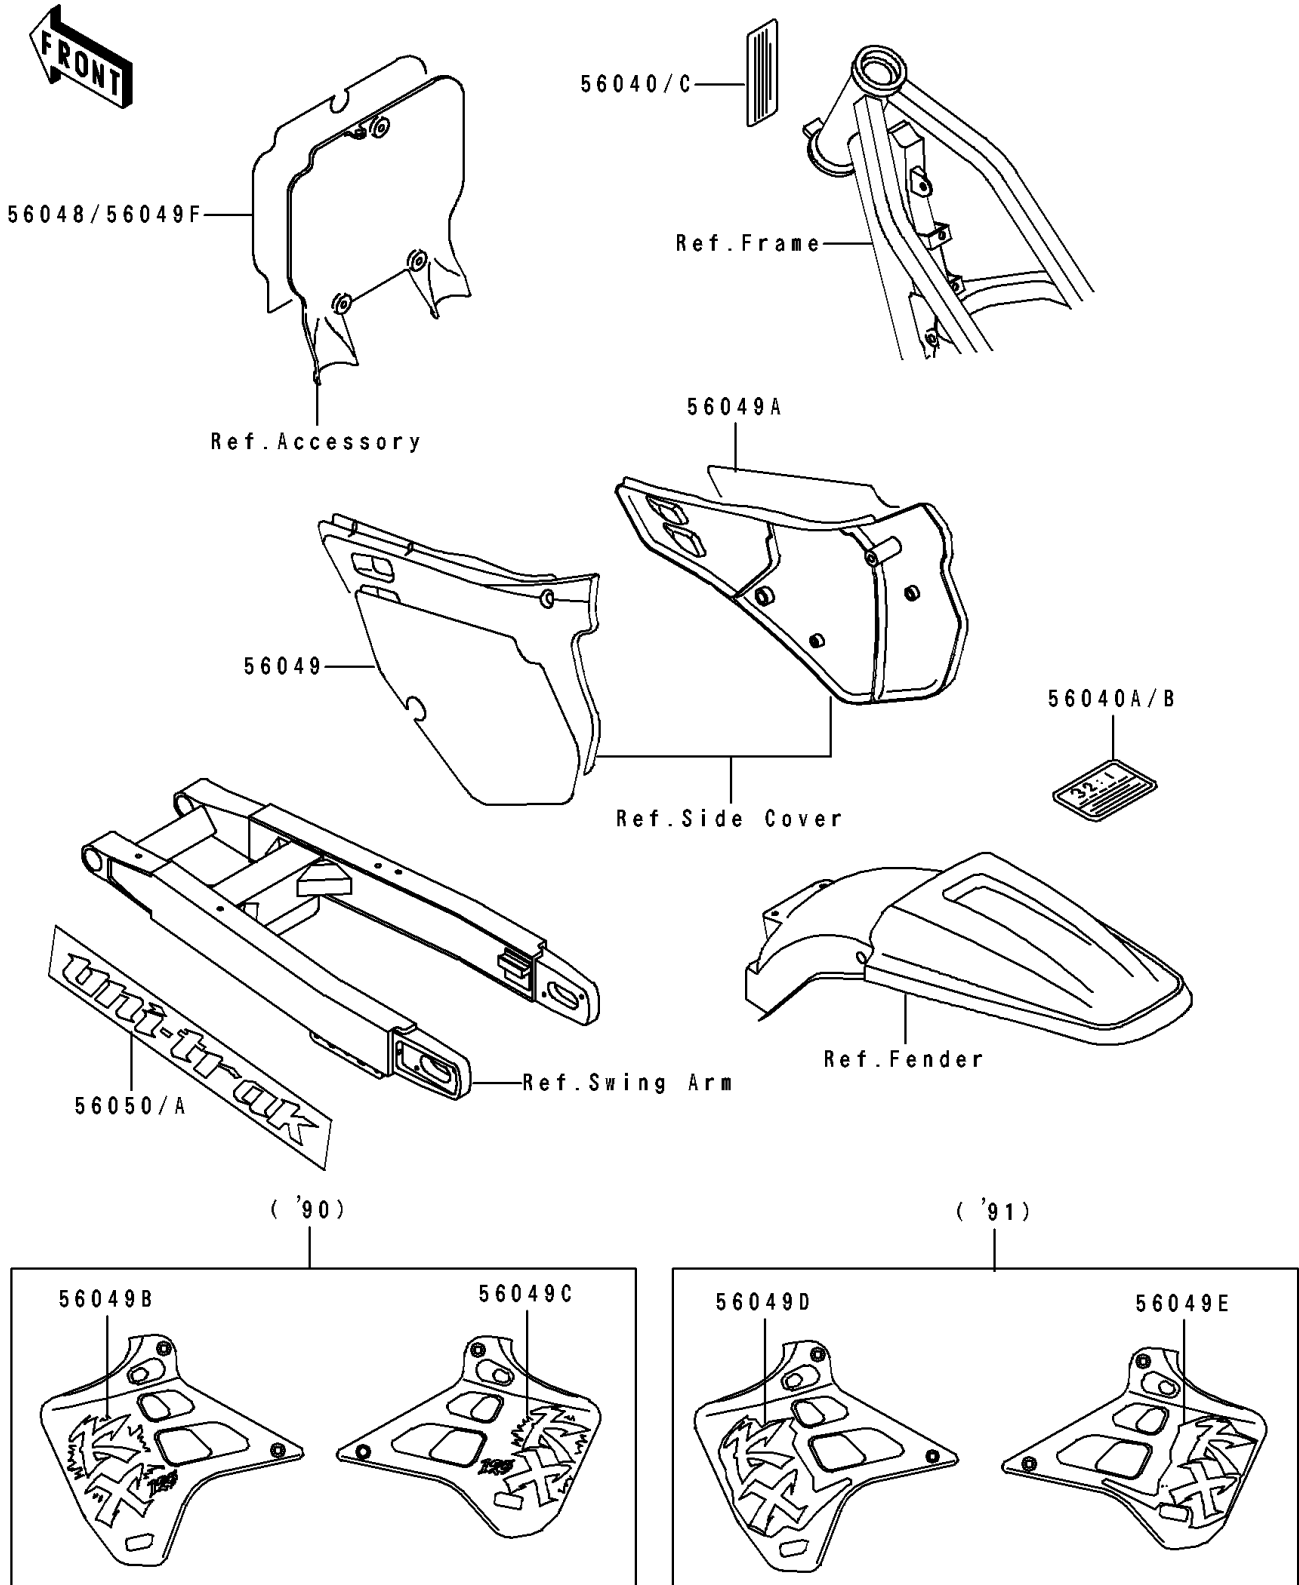

1990 KX™125 PARTS DIAGRAM

Label

F2860

1990 KX™125 PARTS LIST

Label

ITEM NAME	PART NUMBER	QUANTITY
LABEL-WARNING,NOISE (Ref # 56040)	56040-1101	1
LABEL-WARNING,GASOLINE/OIL (Ref # 56040A)	56040-1129	1
LABEL-WARNING,GASOLINE/OIL (Ref # 56040B)	56040-1306	1
LABEL-WARNING,WARRANTY (Ref # 56040C)	56040-1307	1
PATTERN,NUMBER PLATE (Ref # 56048)	56048-1506	1
PATTERN,SIDE COVER,LH (Ref # 56049)	56049-1314	1
PATTERN,SIDE COVER,RH (Ref # 56049A)	56049-1315	1
PATTERN,SHROUD,LH (Ref # 56049B)	56049-1316	1
PATTERN,SHROUD,RH (Ref # 56049C)	56049-1317	1
MARK,SWING ARM,UNI-TRAK (Ref # 56050)	56050-1427	1