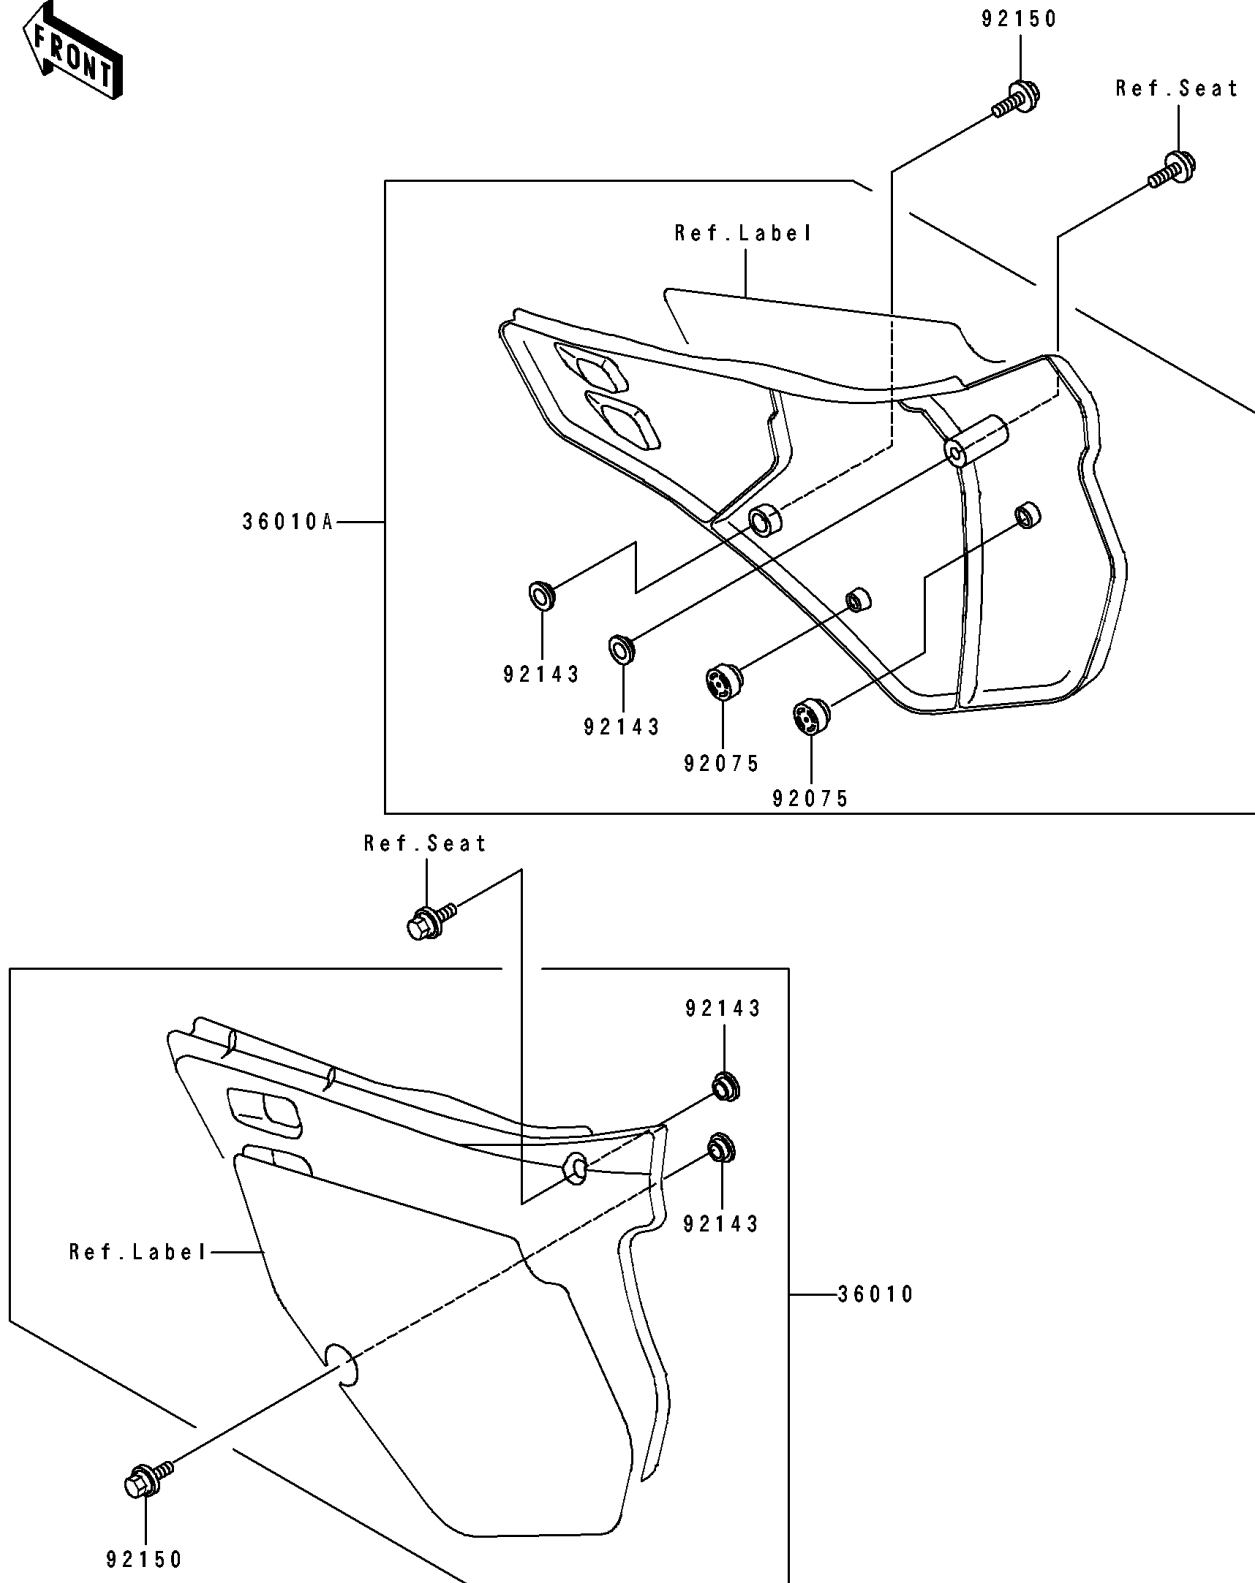

## 1990 KX™125 PARTS DIAGRAM

Side Cover

F2611

## 1990 KX™125 PARTS LIST

Side Cover

ITEM NAME	PART NUMBER	QUANTITY
COVER-SIDE,LH,L.GREEN (Ref # 36010)	36010-5289-6W	1
COVER-SIDE,RH,L.GREEN (Ref # 36010A)	36010-5290-6W	1
DAMPER (Ref # 92075)	92075-1598	1
COLLAR (Ref # 92143)	92143-1196	1
BOLT,6X20 (Ref # 92150)	92150-1339	1