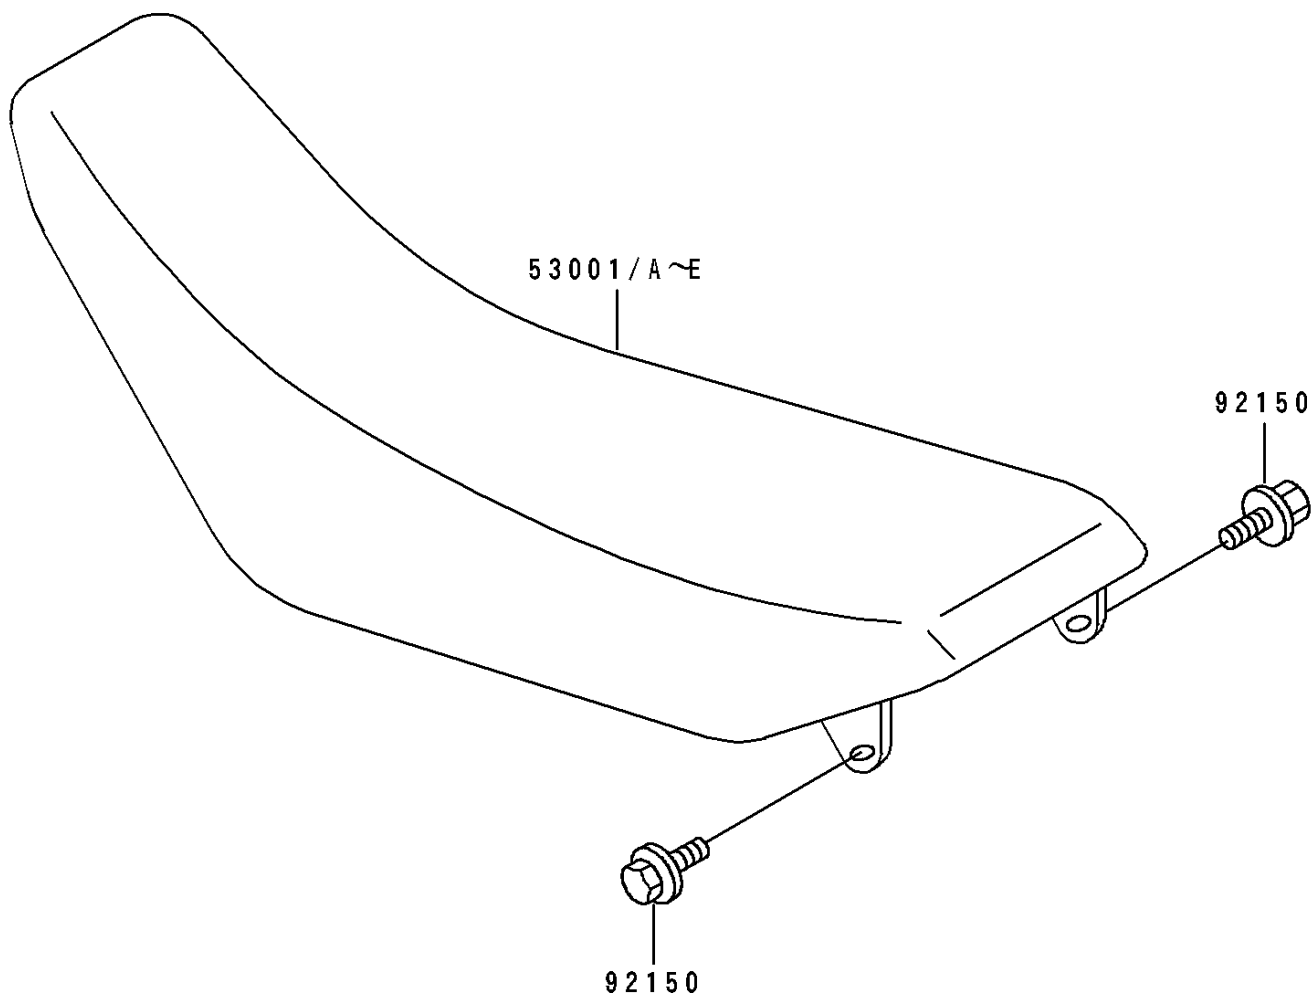

1990 KX™125 PARTS DIAGRAM

Seat

F 2 5 1 0

1990 KX™125 PARTS LIST

Seat

ITEM NAME	PART NUMBER	QUANTITY
SEAT-ASSY,LOW HEIGHT,BLUE (Ref # 53001)	53001-1592-MZ	2
SEAT-ASSY,HIGH HEIGHT,BLUE (Ref # 53001B)	53001-1594-MZ	2
BOLT,6X20 (Ref # 92150)	92150-1339	1