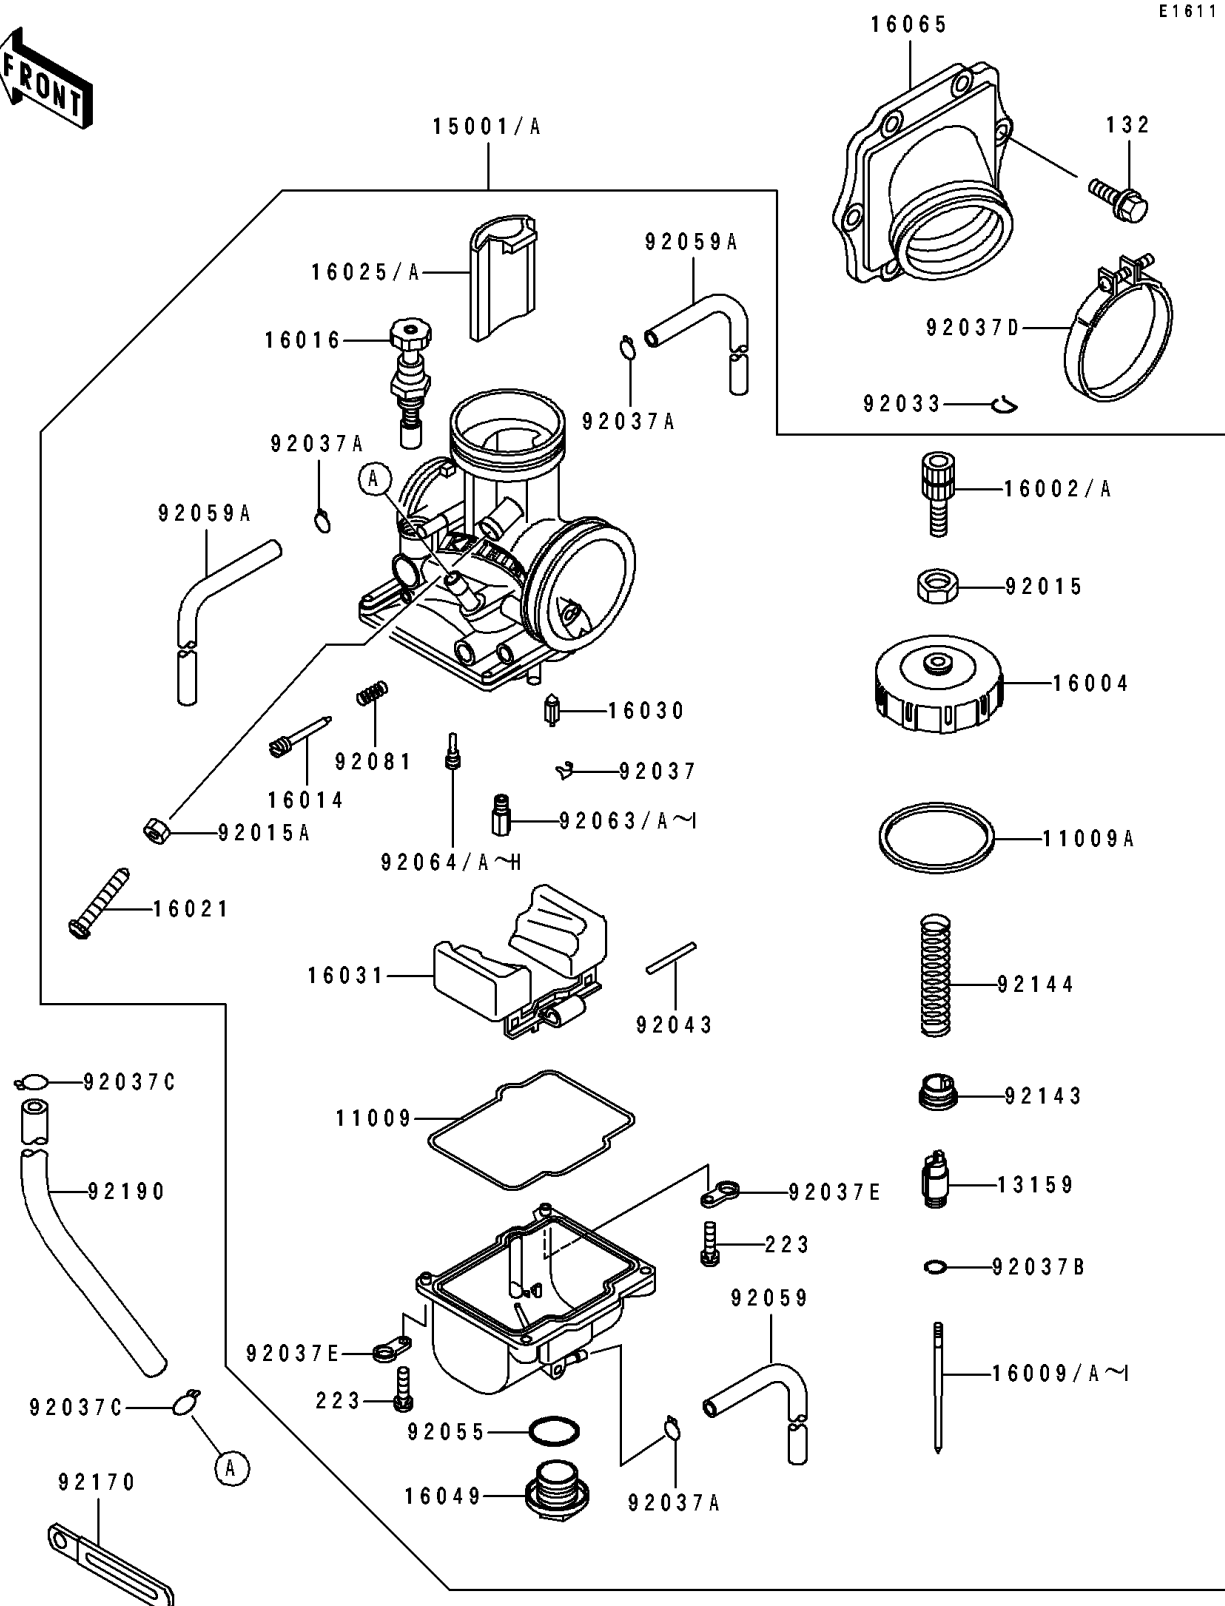

1990 KX™125 PARTS DIAGRAM

Carburetor

1990 KX™125 PARTS LIST

Carburetor

ITEM NAME	PART NUMBER	QUANTITY
GASKET,FLOAT CHAMBER (Ref # 11009)	11009-1716	1
GASKET,CHAMBER CAP (Ref # 11009A)	11009-1717	1
CONNECTOR,THROTTLE CABLE (Ref # 13159)	13159-1063	1
CARBURETOR-ASSY (Ref # 15001)	15001-1562	1
ADJUSTER-CABLE (Ref # 16002)	16002-1056	1
CAP-CHAMBER,MIXING (Ref # 16004)	16004-1061	1
NEEDLE-JET,N84A (Ref # 16009)	16009-1583	1
NEEDLE-JET,N84B (Ref # 16009A)	16009-1584	1
NEEDLE-JET,N84C (Ref # 16009B)	16009-1585	1
NEEDLE-JET,N84D (Ref # 16009C)	16009-1586	1
NEEDLE-JET,N84E (Ref # 16009D)	16009-1587	1
SCREW-PILOT AIR (Ref # 16014)	16014-1058	1
PLUNGER,STARTER (Ref # 16016)	16016-1075	1
SCREW-THROTTLE STOP (Ref # 16021)	16021-1124	1
VALVE-THROTTLE,CA6 (Ref # 16025)	16025-1164	1
VALVE-FLOAT (Ref # 16030)	16030-1057	1
FLOAT (Ref # 16031)	16031-1067	1
COVER-MAIN JET (Ref # 16049)	16049-1051	1
HOLDER-CARBURETOR (Ref # 16065)	16065-1206	1
NUT,CABLE ADJUST LOCK (Ref # 92015)	92015-1574	1
NUT,THROTTLE STOP SCREW (Ref # 92015A)	92015-1707	1
RING-SNAP (Ref # 92033)	92036-018	1
CLAMP,FLOAT VALVE (Ref # 92037)	16044-007	1
CLAMP,TUBE (Ref # 92037A)	92037-1396	1
CLAMP,JET NEEDLE (Ref # 92037B)	92037-1401	1
CLAMP,TUBE (Ref # 92037C)	92037-147	1
CLAMP (Ref # 92037D)	92037-1843	1
CLAMP,HOSE (Ref # 92037E)	92037-1969	1
PIN,FLOAT (Ref # 92043)	92043-1207	1