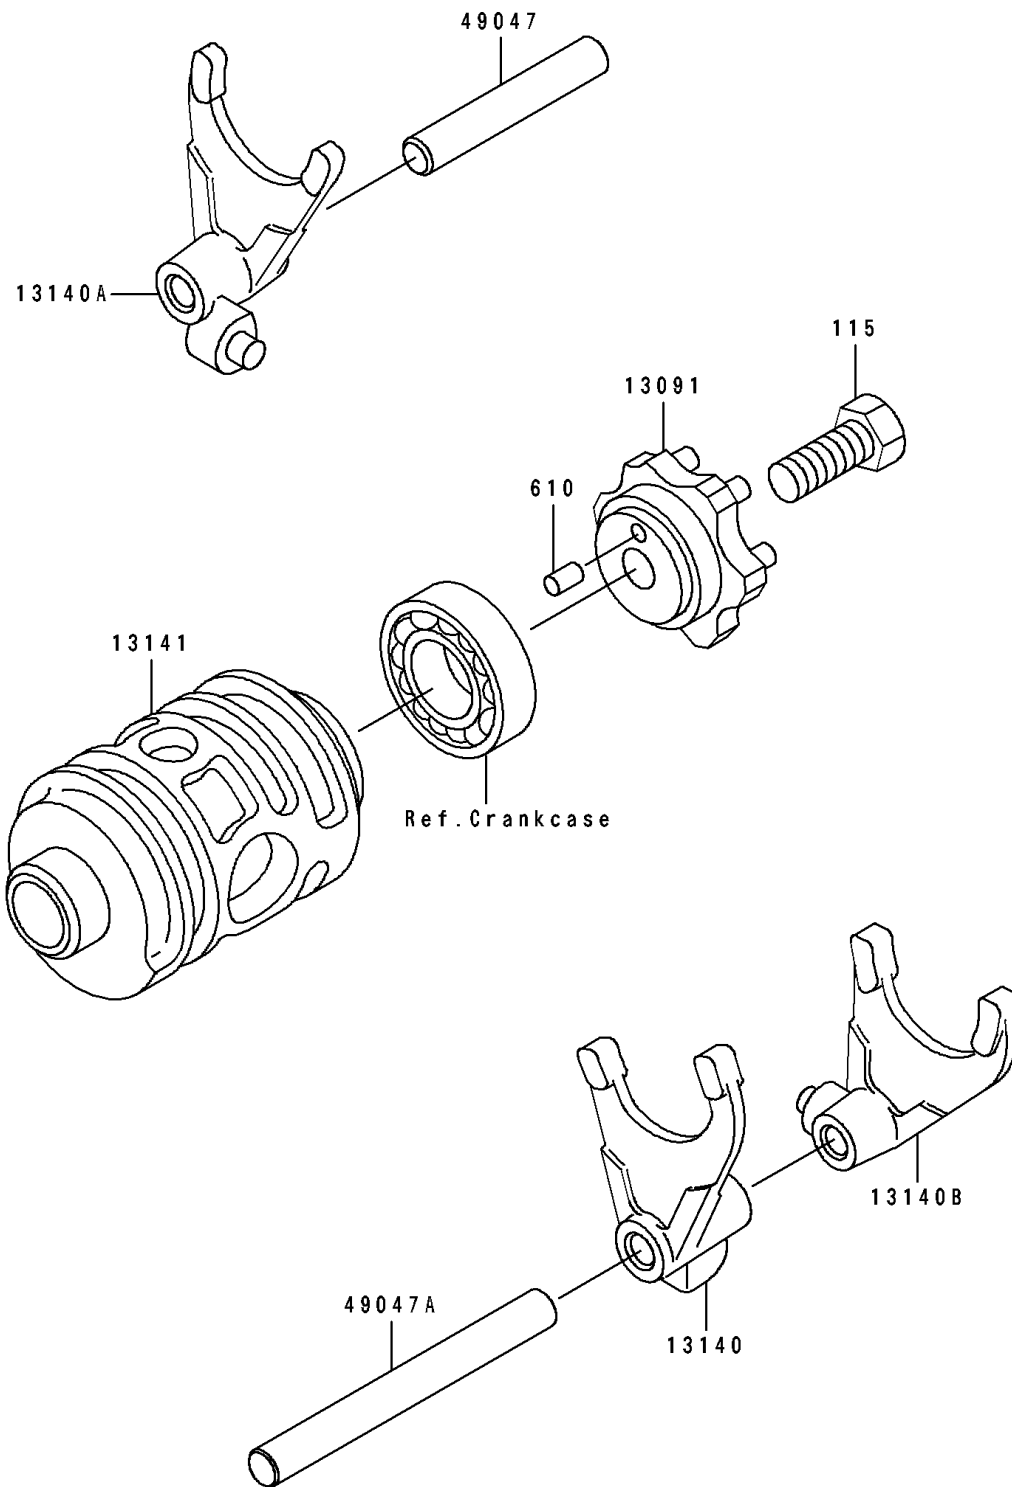

1990 KX™125 PARTS DIAGRAM

Change Drum/Shift Fork

E1362

1990 KX™125 PARTS LIST

Change Drum/Shift Fork

ITEM NAME	PART NUMBER	QUANTITY
HOLDER,CHANGE DRUM (Ref # 13091)	13091-1555	1
FORK-SHIFT,2ND&3RD (Ref # 13140)	13140-1070	1
FORK-SHIFT,5TH&TOP (Ref # 13140A)	13140-1123	1
FORK-SHIFT,LOW&4TH (Ref # 13140B)	13140-1124	1
DRUM-CHANGE (Ref # 13141)	13141-1145	1
ROD-SHIFT,8X58 (Ref # 49047)	49047-1017	1
ROD-SHIFT,8X79.5 (Ref # 49047A)	49047-1018	1
BOLT-SMALL-UPSET,8X18 (Ref # 115)	115G0818	1
ROLLER,4X8 (Ref # 610)	610A0408	1