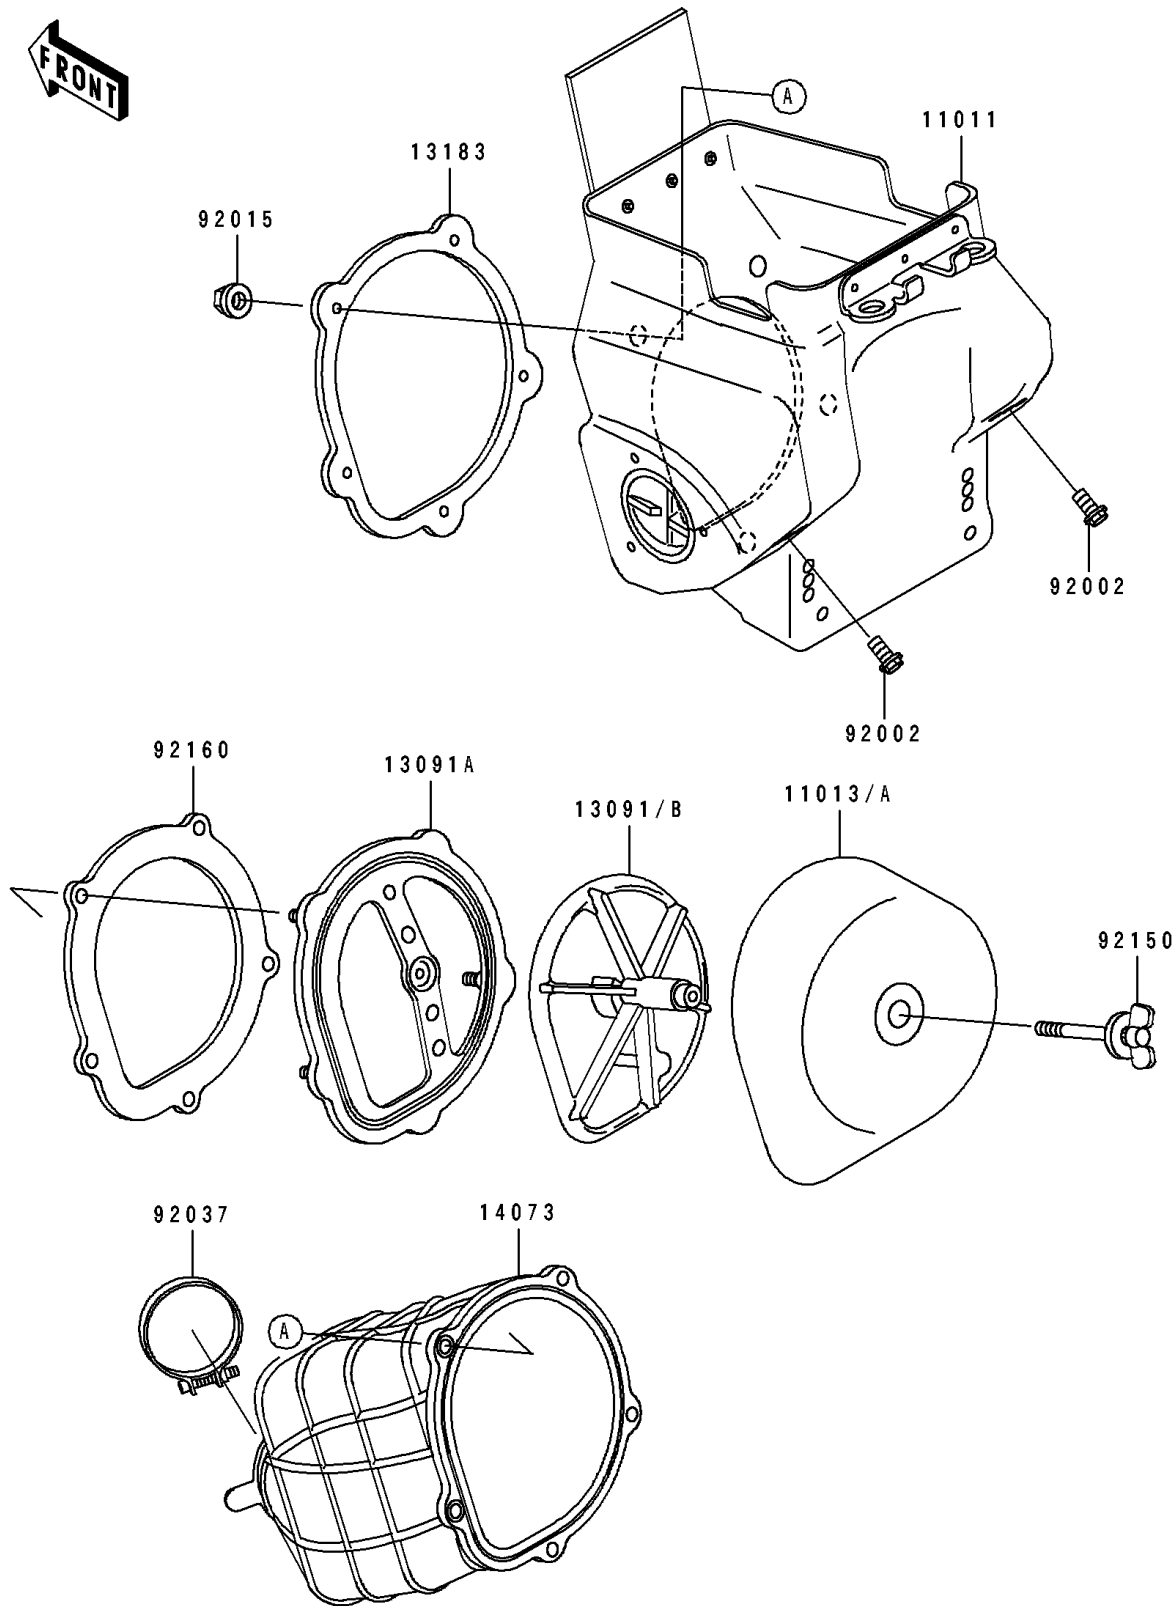

1990 KX™125 PARTS DIAGRAM

Air Filter

E1130

1990 KX™125 PARTS LIST

Air Filter

ITEM NAME	PART NUMBER	QUANTITY
CASE-AIR FILTER (Ref # 11011)	11011-1336	1
ELEMENT-AIR FILTER (Ref # 11013)	11013-1199	1
HOLDER,ELEMENT (Ref # 13091)	13091-1663	1
HOLDER (Ref # 13091A)	13091-1664	1
PLATE,DUCT FITTING (Ref # 13183)	13183-1530	1
DUCT,AIR FILTER (Ref # 14073)	14073-1430	1
BOLT,6X16 (Ref # 92002)	92002-1461	1
NUT,FLANGED,5MM (Ref # 92015)	92015-1259	1
CLAMP,AIR FILTER (Ref # 92037)	92037-171	1
BOLT,WING (Ref # 92150)	92150-1377	1
DAMPER,DUCT SEAL (Ref # 92160)	92160-1196	1