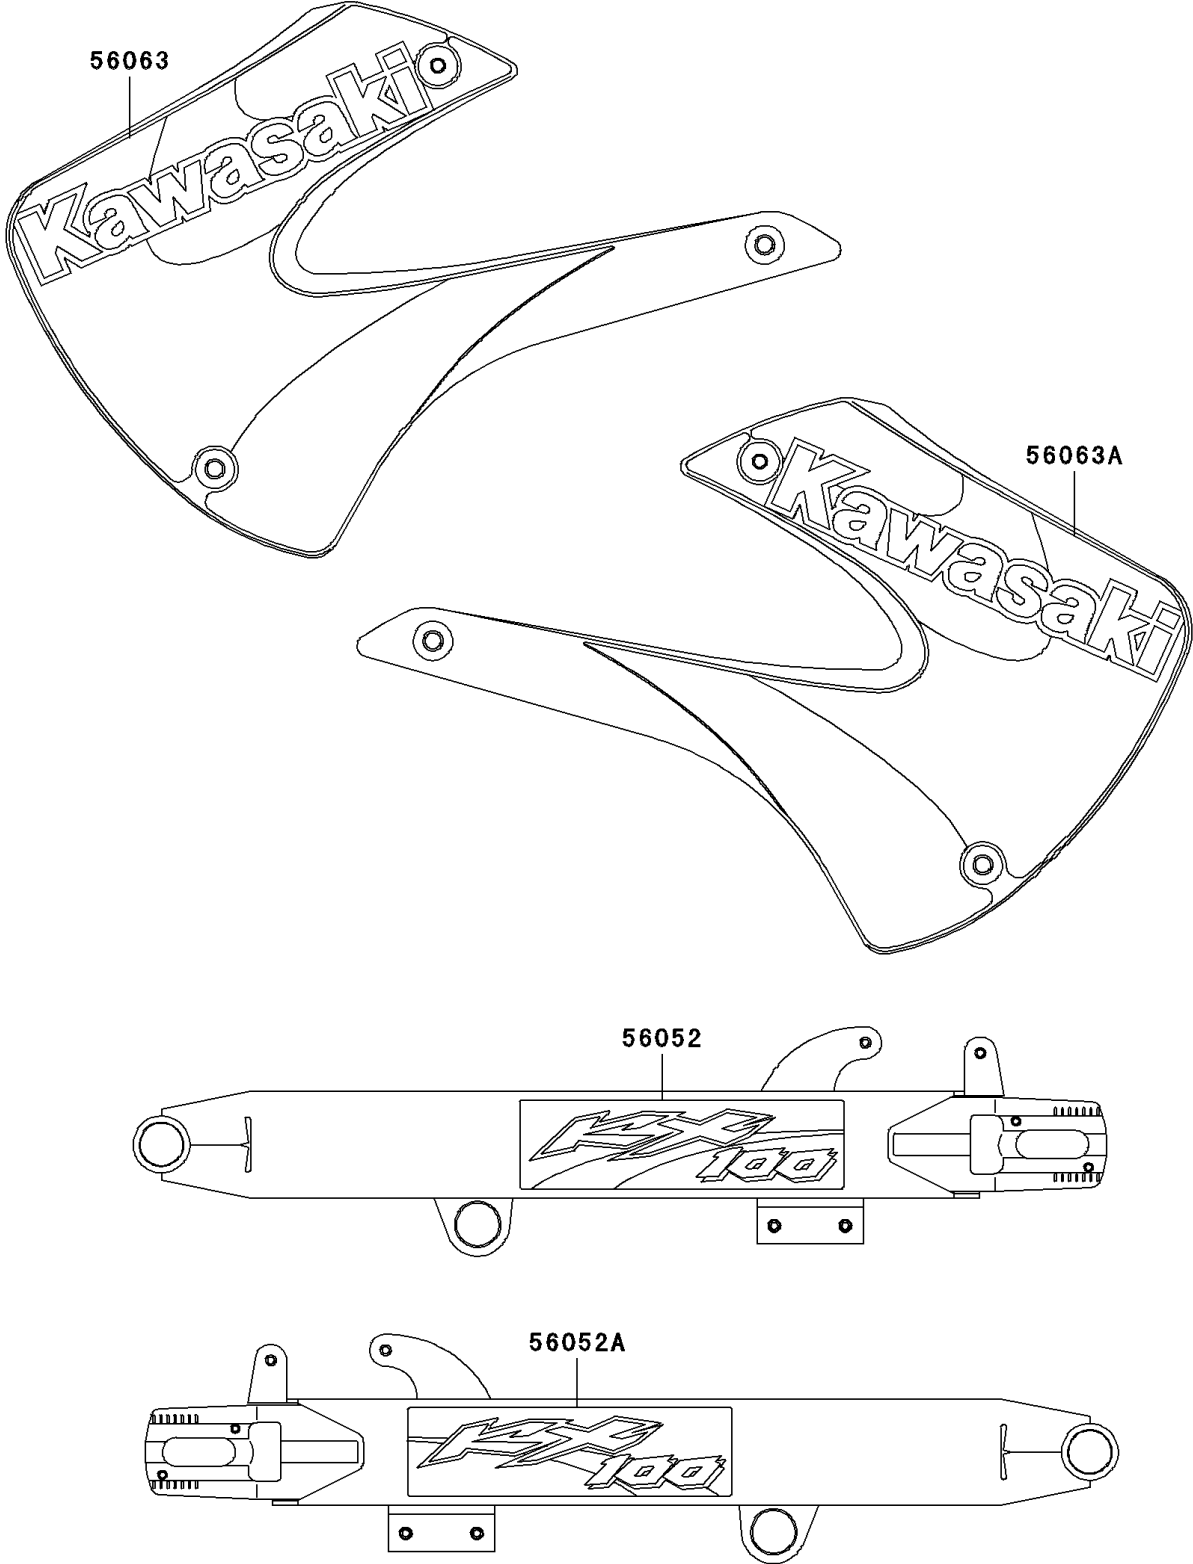

## 2001 KX™100 PARTS DIAGRAM

Decals(D1)

F2861

## 2001 KX™100 PARTS LIST

Decals(D1)

ITEM NAME	PART NUMBER	QUANTITY
MARK,SWING ARM,LH,KX100 (Ref # 56052)	56052-1281	1
MARK,SWING ARM,RH,KX100 (Ref # 56052A)	56052-1282	1
PATTERN,SHROUD,LH (Ref # 56063)	56063-1814	1
PATTERN,SHROUD,RH (Ref # 56063A)	56063-1815	1