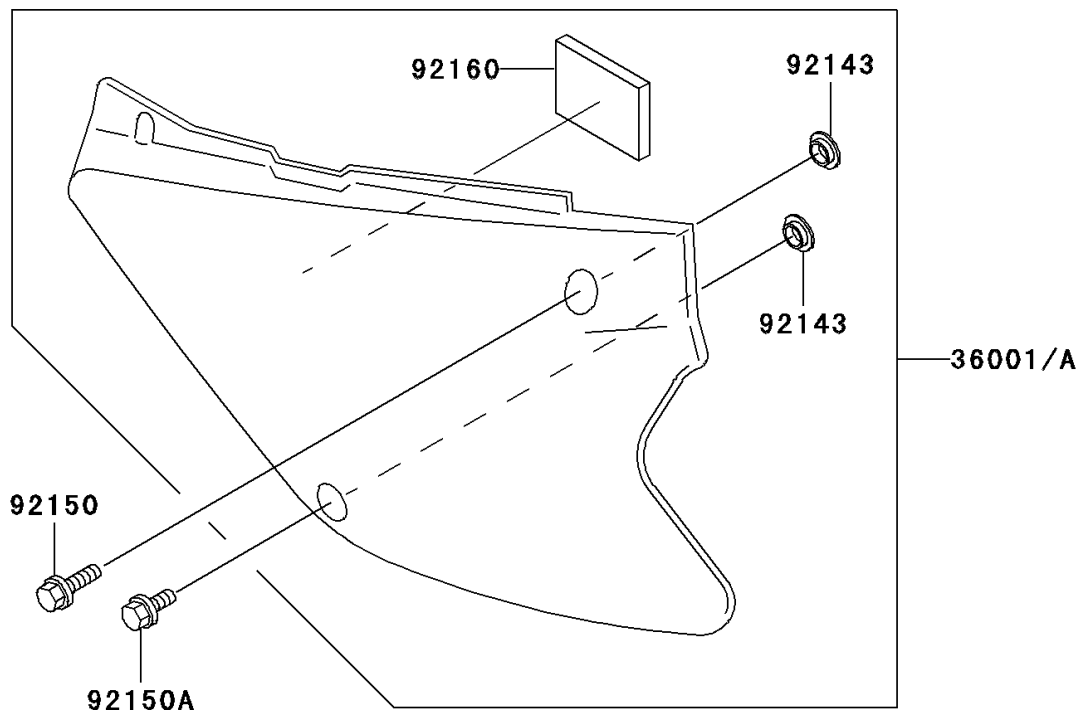

## 2001 KX™100 PARTS DIAGRAM

Side Covers

F2611

## 2001 KX™100 PARTS LIST

Side Covers

ITEM NAME	PART NUMBER	QUANTITY
COVER-SIDE,LH,P.WHITE (Ref # 36001A)	36001-1584-6F	1
COVER-SIDE,RH,P.WHITE (Ref # 36001C)	36001-1585-6F	1
COLLAR (Ref # 92143)	92143-1196	1
BOLT,6X20 (Ref # 92150)	92150-1339	1
BOLT,6X14 (Ref # 92150A)	92150-1340	1
DAMPER (Ref # 92160)	92160-1899	1