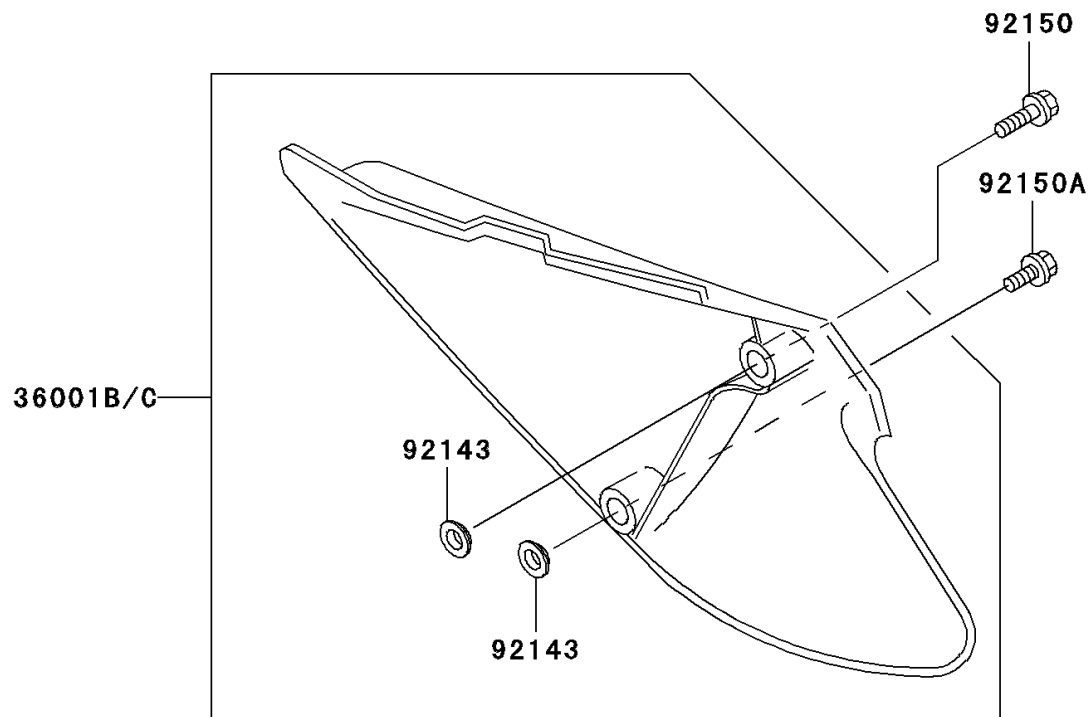

## 2001 KX™100 PARTS DIAGRAM

Side Covers

F2611

## 2001 KX™100 PARTS LIST

Side Covers

ITEM NAME	PART NUMBER	QUANTITY
COVER-SIDE,LH,P.WHITE (Ref # 36001A)	36001-1584-6F	1
COVER-SIDE,RH,P.WHITE (Ref # 36001C)	36001-1585-6F	1
COLLAR (Ref # 92143)	92143-1196	1
BOLT,6X20 (Ref # 92150)	92150-1339	1
BOLT,6X14 (Ref # 92150A)	92150-1340	1
DAMPER (Ref # 92160)	92160-1899	1