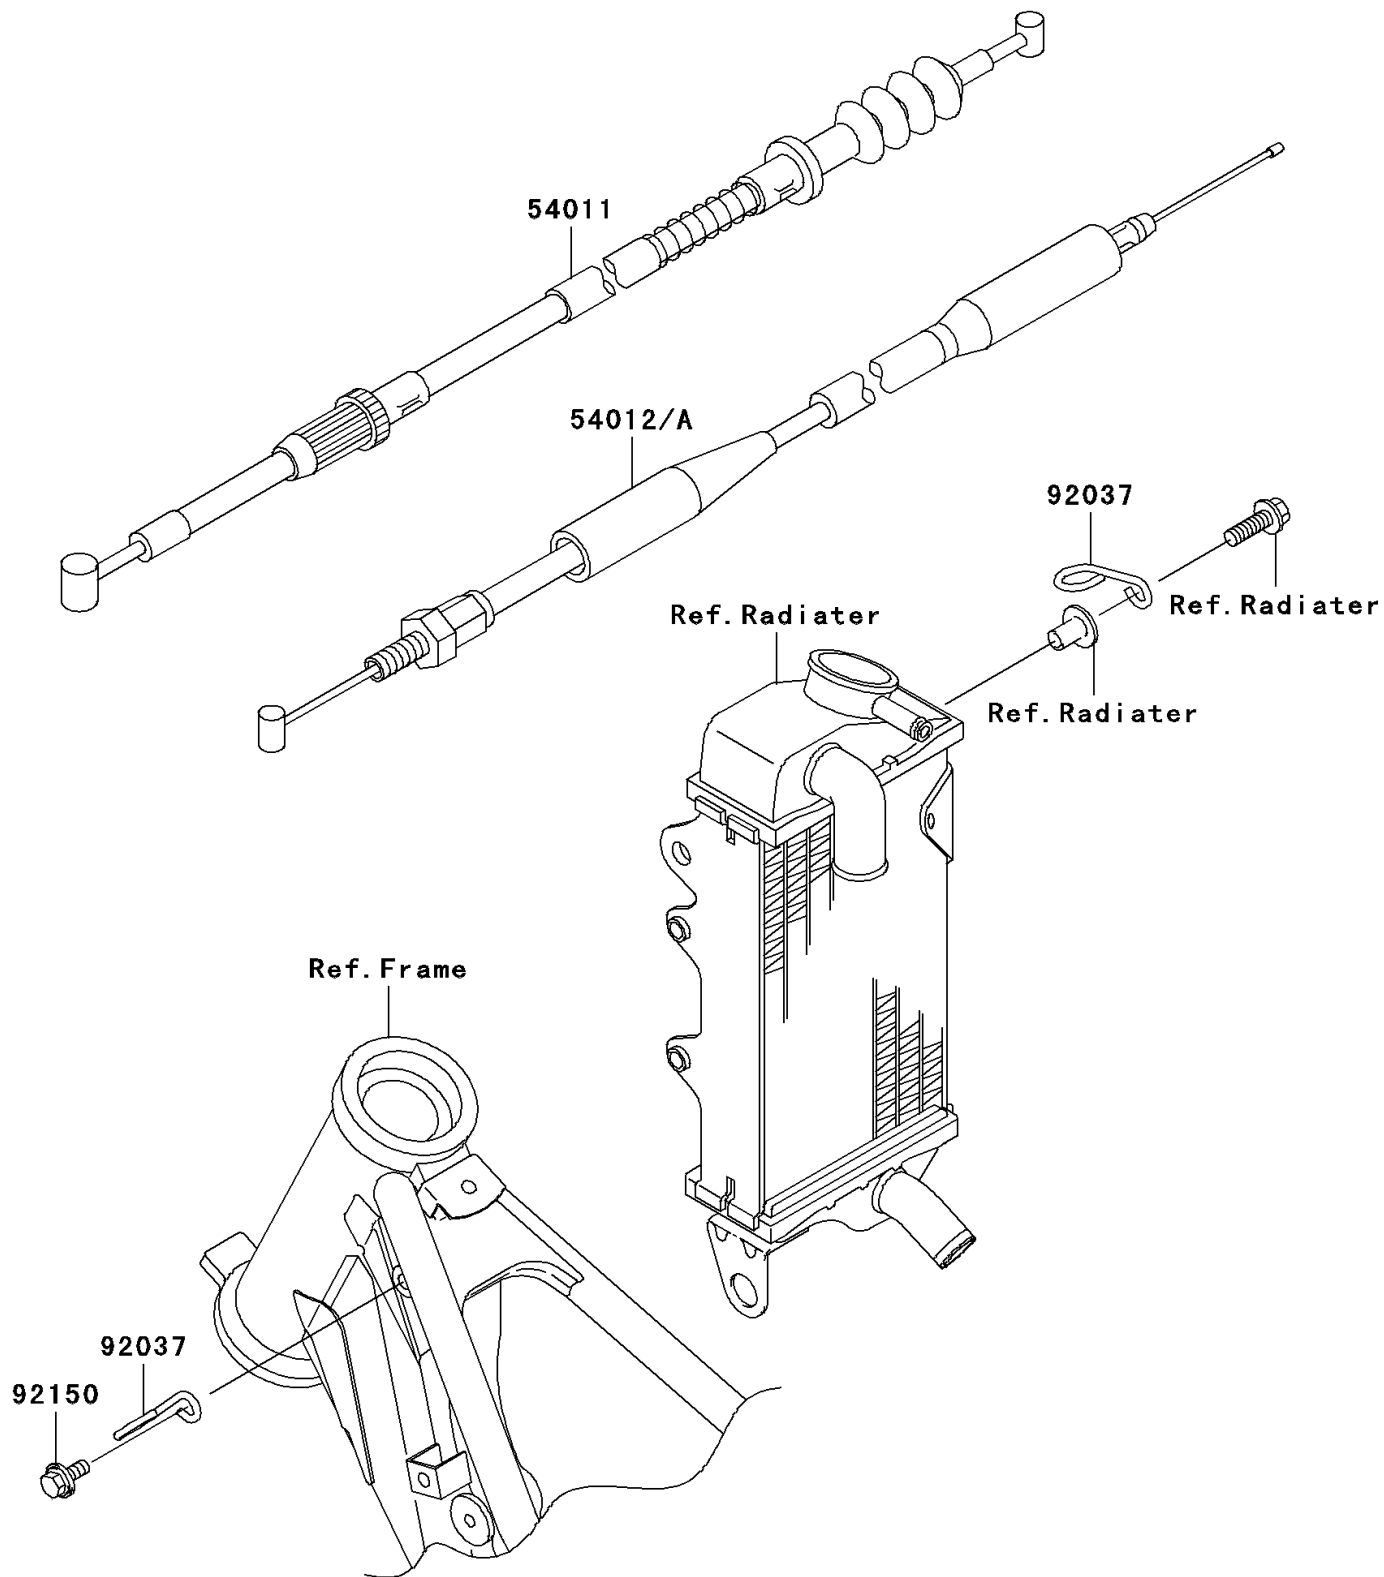

2001 KX™100 PARTS DIAGRAM

Cables

F2540

2001 KX™100 PARTS LIST

Cables

ITEM NAME	PART NUMBER	QUANTITY
CABLE-CLUTCH (Ref # 54011)	54011-1375	1
CABLE-THROTTLE (Ref # 54012A)	54012-1638	1
CLAMP,CABLE (Ref # 92037)	92037-1064	1
BOLT,6X14 (Ref # 92150)	92150-1340	1