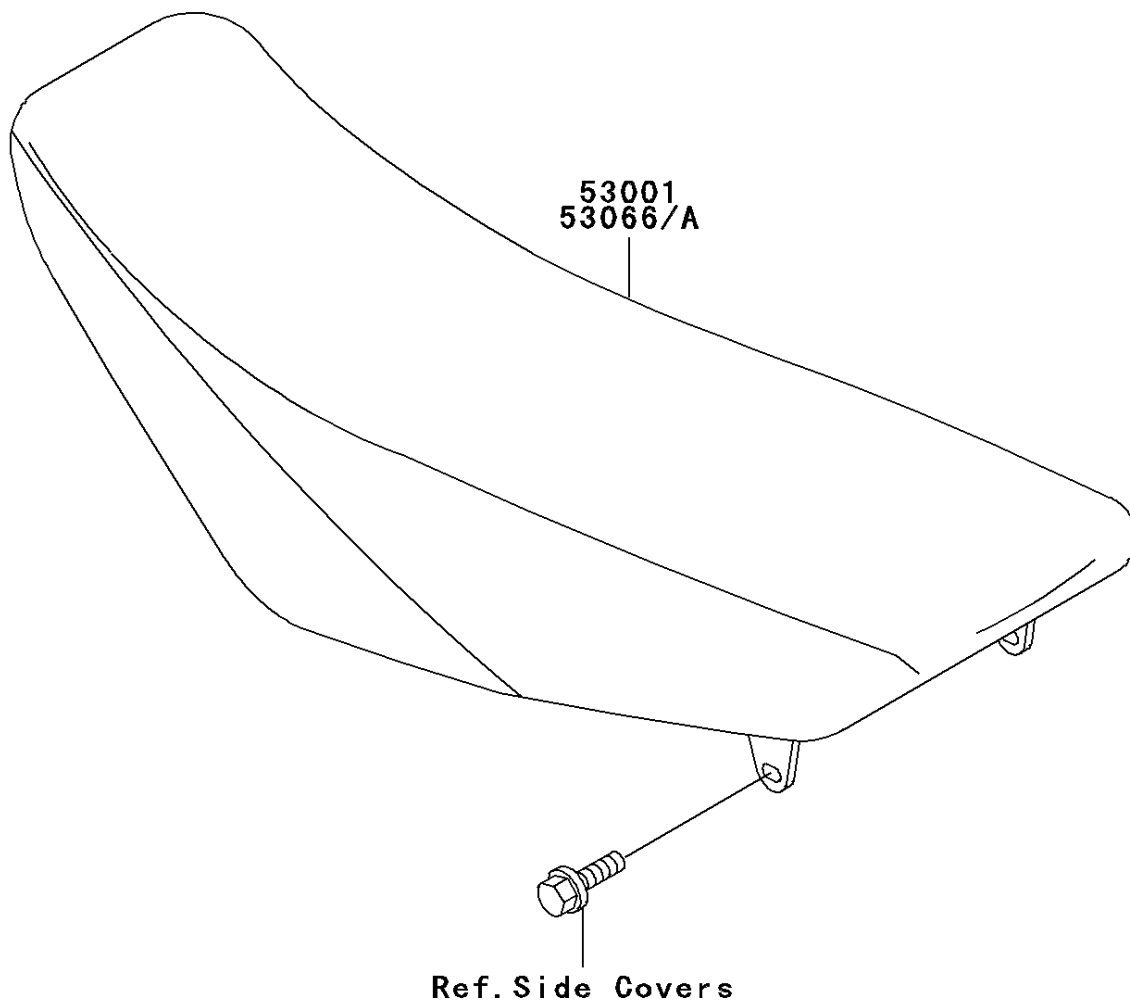

2001 KX™100 PARTS DIAGRAM

Seat

F2510

2001 KX™100 PARTS LIST

Seat

ITEM NAME	PART NUMBER	QUANTITY
SEAT-ASSY, GREEN/BLACK (Ref # 53001)	53001-1937-MH	1