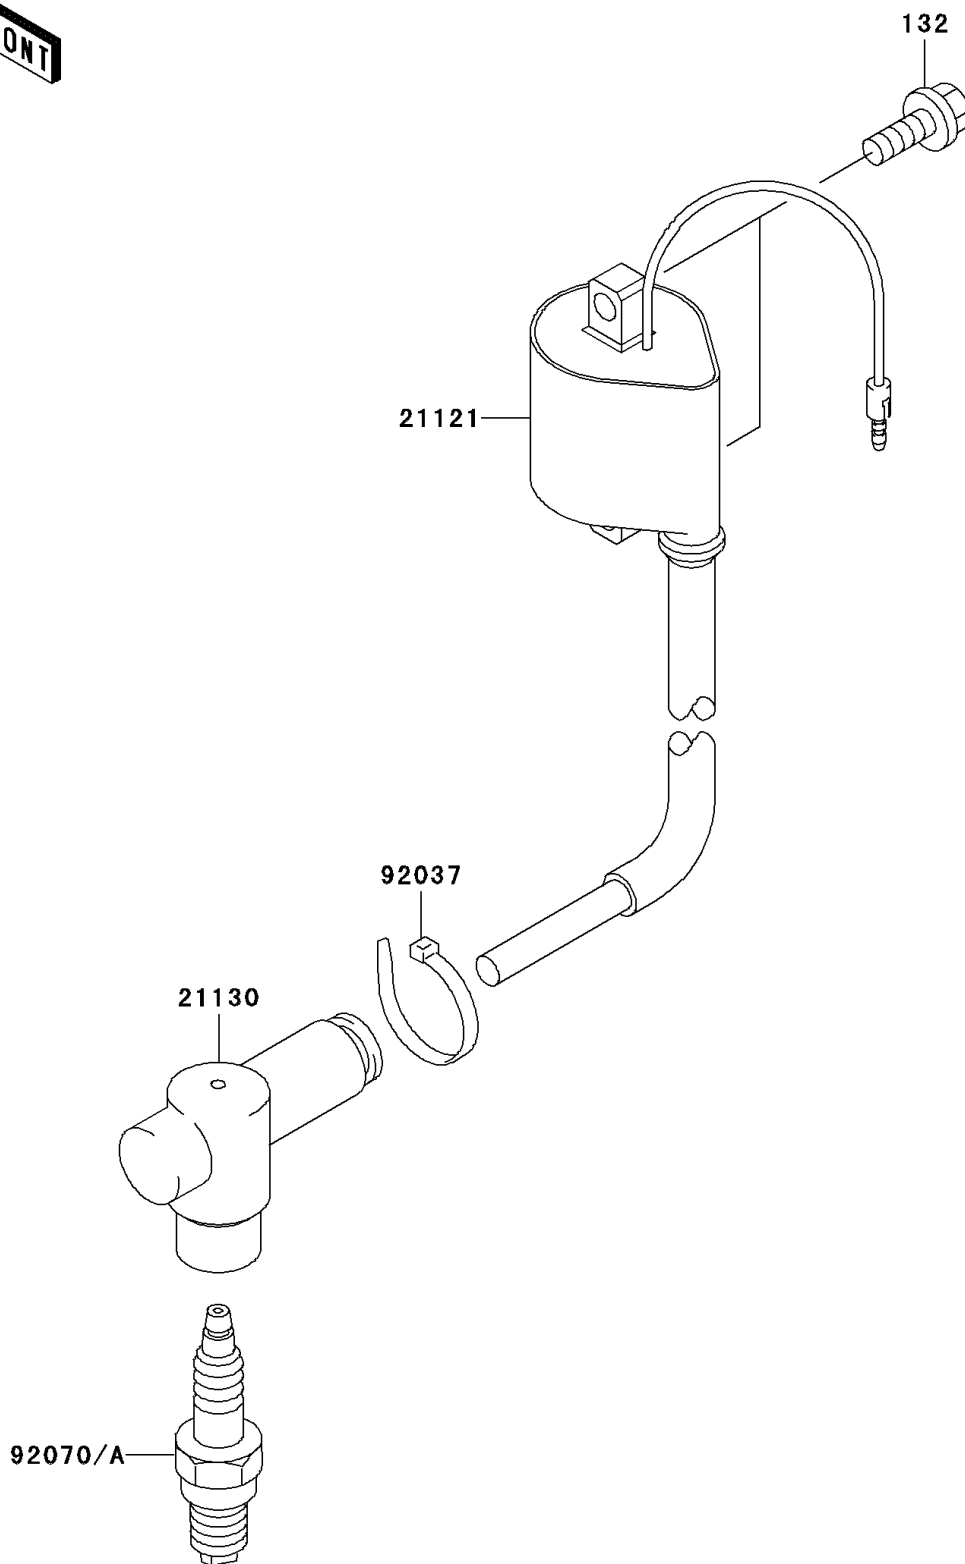

2001 KX™100 PARTS DIAGRAM

Ignition System

E1830

2001 KX™100 PARTS LIST

Ignition System

ITEM NAME	PART NUMBER	QUANTITY
BOLT-FLANGED-SMALL (Ref # 132)	132G0616	1
COIL-IGNITION (Ref # 21121)	21121-1296	1
CAP-SPARK PLUG (Ref # 21130)	21130-1077	1
CLAMP (Ref # 92037)	92037-1173	1
PLUG-SPARK,BR9EVX(NGK),SOLID (Ref # 92070)	92070-1228	1
PLUG-SPARK,R6252K-105NGK,SOLID (Ref # 92070A)	92070-1241	1