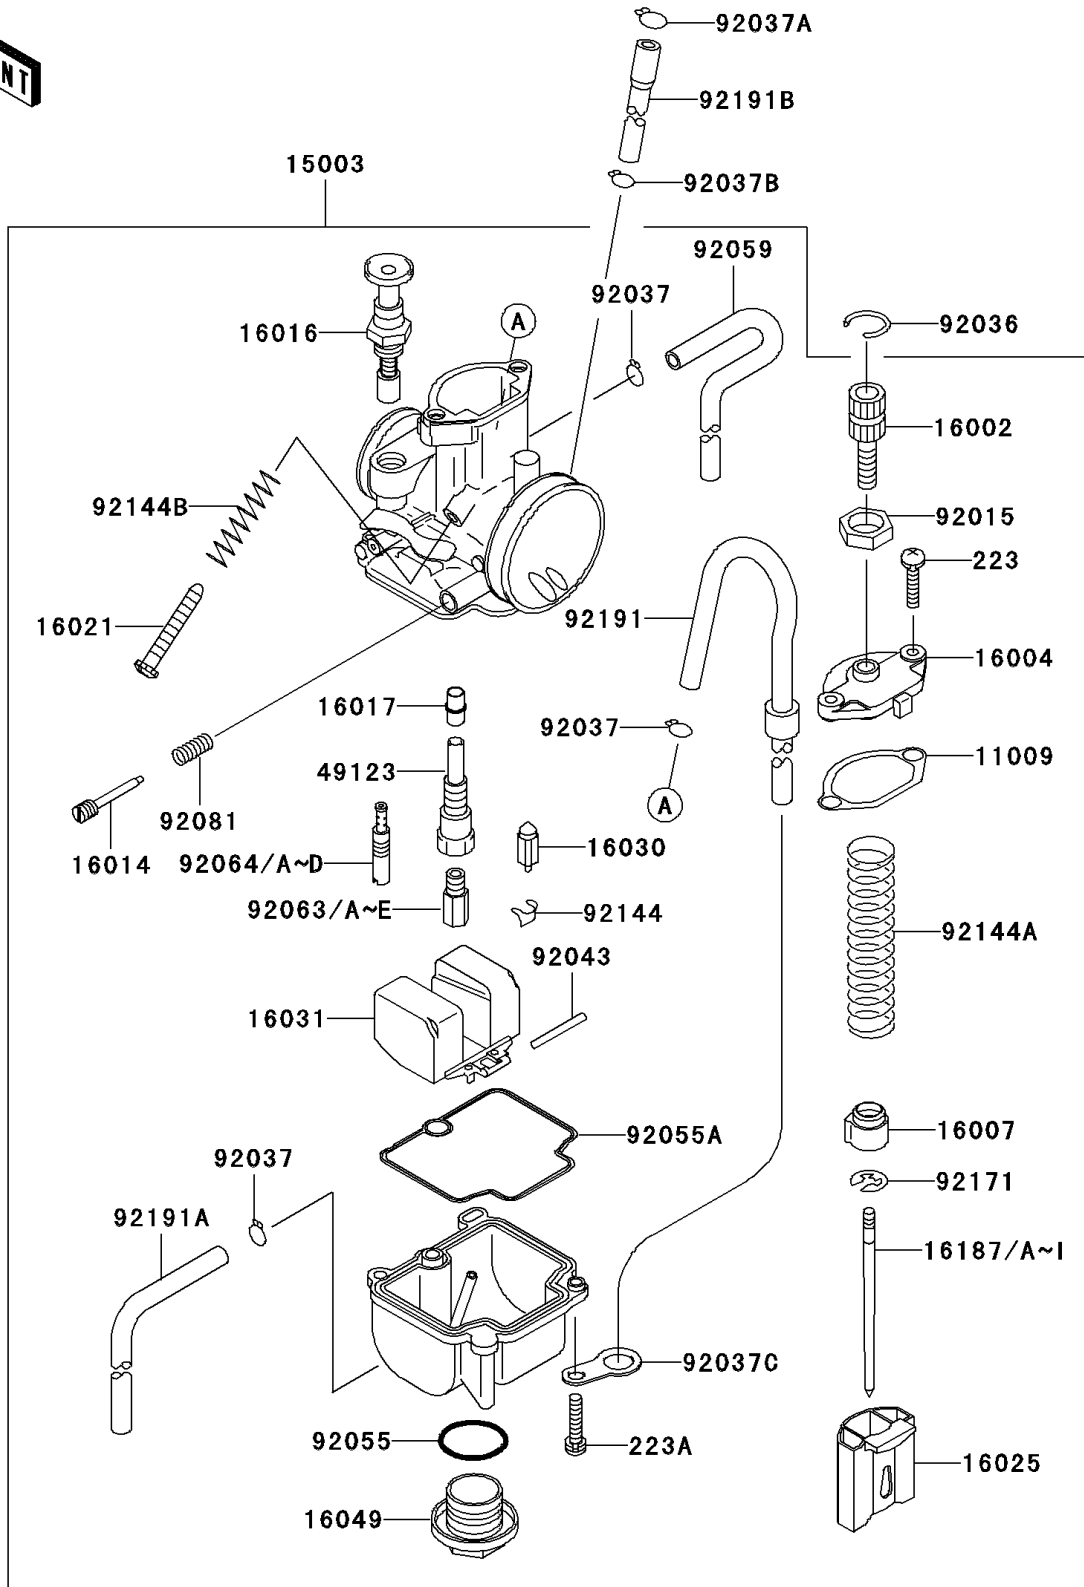

## 2001 KX™100 PARTS LIST

Carburetor

ITEM NAME	PART NUMBER	QUANTITY
GASKET,MIXING CHAMBER (Ref # 11009)	11009-1759	1
CARBURETOR-ASSY (Ref # 15003)	15003-1643	1
ADJUSTER-CABLE (Ref # 16002)	16002-1056	1
CAP-CHAMBER,MIXING (Ref # 16004)	16004-1065	1
SEAT-SPRING,THROTTLE VALVE (Ref # 16007)	16007-1155	1
SCREW-PILOT AIR (Ref # 16014)	16014-1058	1
PLUNGER,STARTER (Ref # 16016)	16016-1075	1
JET-NEEDLE (Ref # 16017)	16017-1431	1
SCREW-THROTTLE STOP (Ref # 16021)	16021-1161	1
VALVE-THROTTLE,CA3.5 (Ref # 16025)	16025-1220	1
VALVE-FLOAT (Ref # 16030)	16030-1064	1
FLOAT (Ref # 16031)	16031-1065	1
COVER-MAIN JET (Ref # 16049)	16049-1051	1
NEEDLE-JET,NAPD (Ref # 16187)	16187-1177	1
NEEDLE-JET,NAPE (Ref # 16187A)	16187-1178	1
NEEDLE-JET,NAPF (Ref # 16187B)	16187-1179	1
NEEDLE-JET,NAPG (Ref # 16187C)	16187-1180	1
NEEDLE-JET,NAPH (Ref # 16187D)	16187-1181	1
NEEDLE-JET,NAQD (Ref # 16187E)	16187-1183	1
NEEDLE-JET,NAQE (Ref # 16187F)	16187-1184	1
NEEDLE-JET,NAQF (Ref # 16187G)	16187-1185	1
NEEDLE-JET,NAQG (Ref # 16187H)	16187-1186	1
NEEDLE-JET,NAQH (Ref # 16187I)	16187-1187	1
HOLDER-MAIN JET (Ref # 49123)	49123-1054	1
NUT,CABLE ADJUST LOCK (Ref # 92015)	92015-1574	1
RING-SNAP (Ref # 92036)	92036-018	1
CLAMP,TUBE (Ref # 92037)	92037-1396	1
CLAMP,TUBE (Ref # 92037A)	92037-147	1
CLAMP (Ref # 92037B)	92037-1712	1