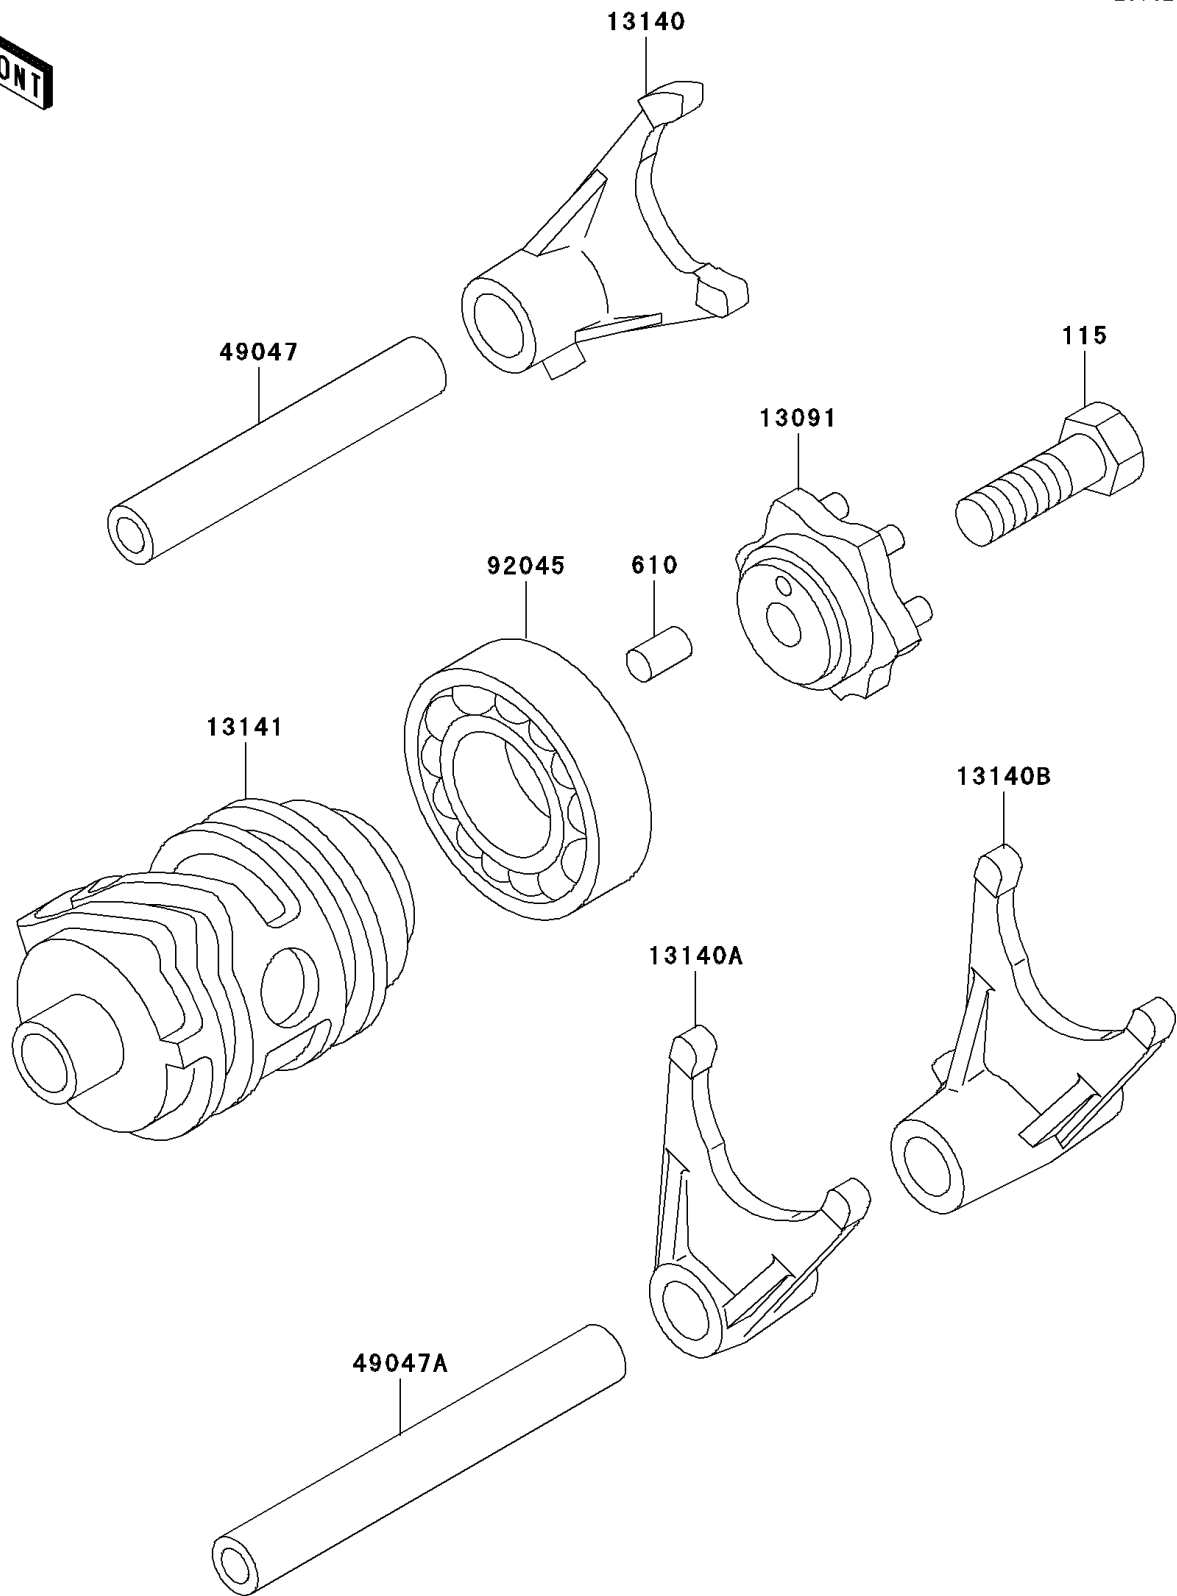

2001 KX™100 PARTS DIAGRAM

Gear Change Drum/Shift Fork(s)

E1362

2001 KX™100 PARTS LIST

Gear Change Drum/Shift Fork(s)

ITEM NAME	PART NUMBER	QUANTITY
BOLT-SMALL-UPSET (Ref # 115)	115G0825	1
ROLLER,4X8 (Ref # 610)	610A0408	1
HOLDER,CHANGE DRUM (Ref # 13091)	13091-1390	1
FORK-SHIFT,5TH&6TH (Ref # 13140)	13140-1302	1
FORK-SHIFT,2ND&3RD (Ref # 13140A)	13140-1303	1
FORK-SHIFT,LOW&4TH (Ref # 13140B)	13140-1304	1
DRUM-CHANGE (Ref # 13141)	13141-1120	1
ROD-SHIFT,5.9X10X64.5 (Ref # 49047)	49047-1063	1
ROD-SHIFT,5.9X10X81 (Ref # 49047A)	49047-1064	1
BEARING-BALL,6905Z (Ref # 92045)	92045-1058	1