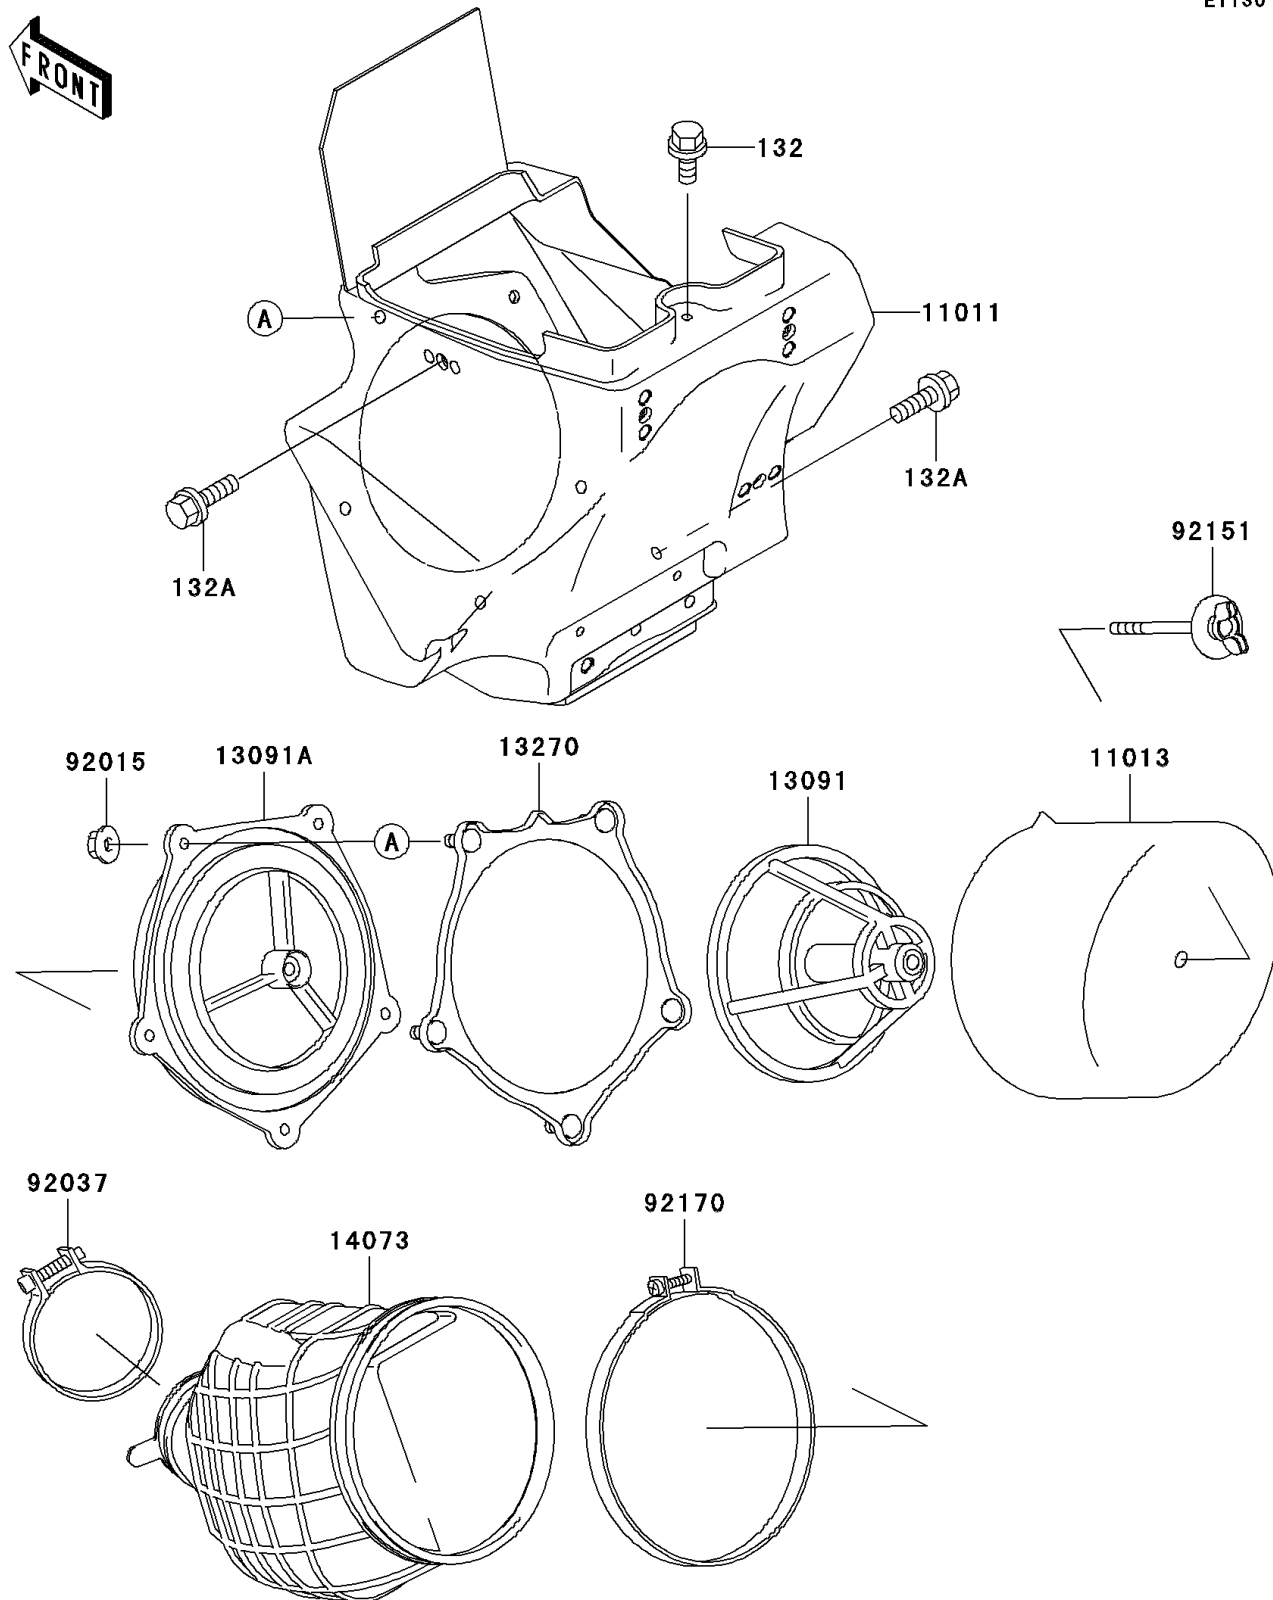

## 2001 KX™100 PARTS DIAGRAM

Air Cleaner

E1130

## 2001 KX™100 PARTS LIST

Air Cleaner

ITEM NAME	PART NUMBER	QUANTITY
BOLT-FLANGED-SMALL (Ref # 132)	132G0608	1
BOLT-FLANGED-SMALL (Ref # 132A)	132G0614	1
CASE-AIR FILTER (Ref # 11011)	11011-1612	1
ELEMENT-AIR FILTER (Ref # 11013)	11013-1271	1
HOLDER,ELEMENT (Ref # 13091)	13091-1696	1
HOLDER (Ref # 13091A)	13091-1697	1
PLATE,AIR FILTER (Ref # 13270)	13270-1905	1
DUCT (Ref # 14073)	14073-1785	1
NUT,FLANGED,5MM (Ref # 92015)	92015-1259	1
CLAMP,55MM (Ref # 92037)	92037-1486	1
BOLT,AIR FILTER (Ref # 92151)	92151-1256	1
CLAMP,126MM (Ref # 92170)	92170-1194	1