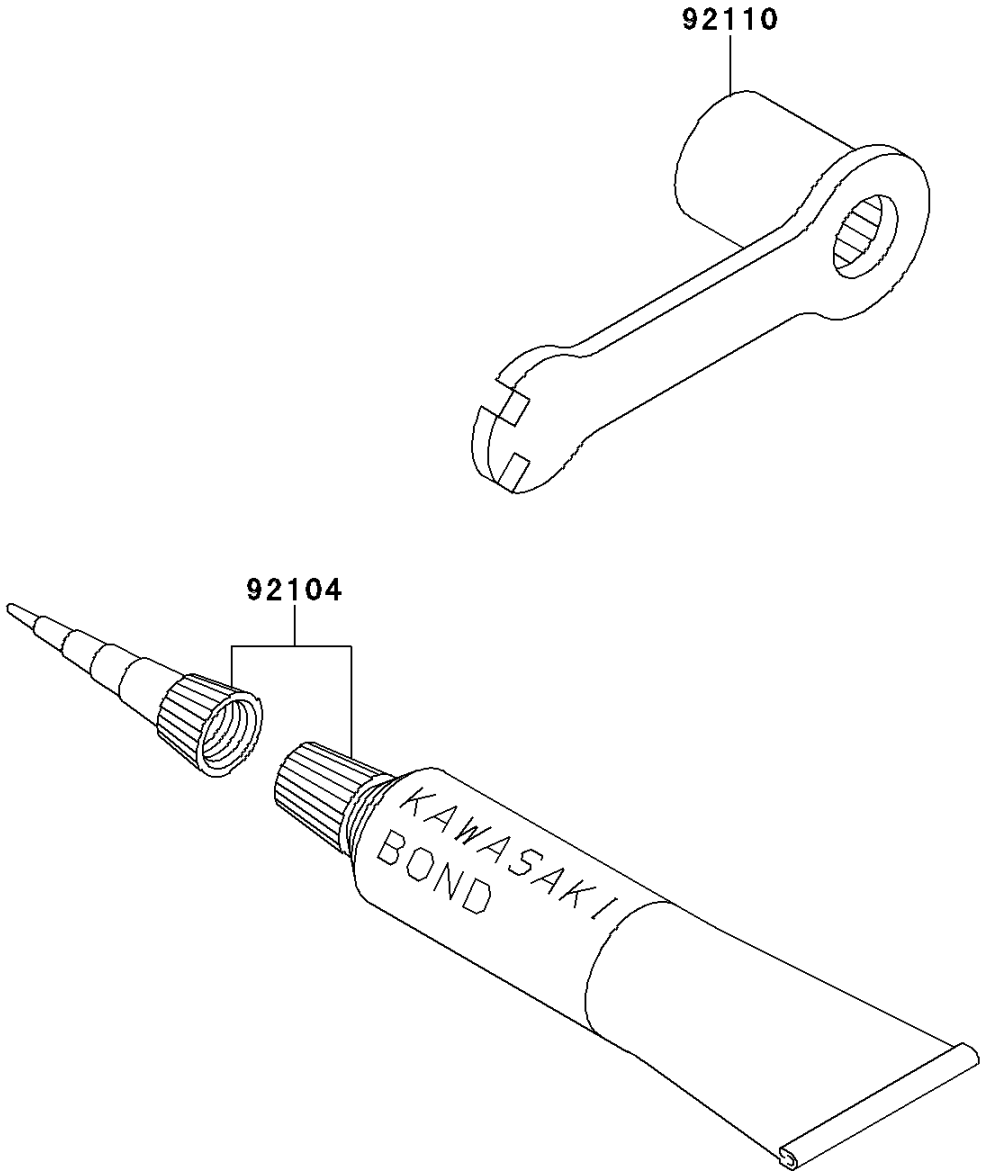

1998 KX™100 PARTS DIAGRAM

Owner's Tools

F2810

1998 KX™100 PARTS LIST

Owner's Tools

ITEM NAME	PART NUMBER	QUANTITY
GASKET-LIQUID,TUBE,100G,SILVER (Ref # 92104)	92104-002	1
TOOL-WRENCH,BOX,21MM&SPOKE (Ref # 92110)	92110-1119	1