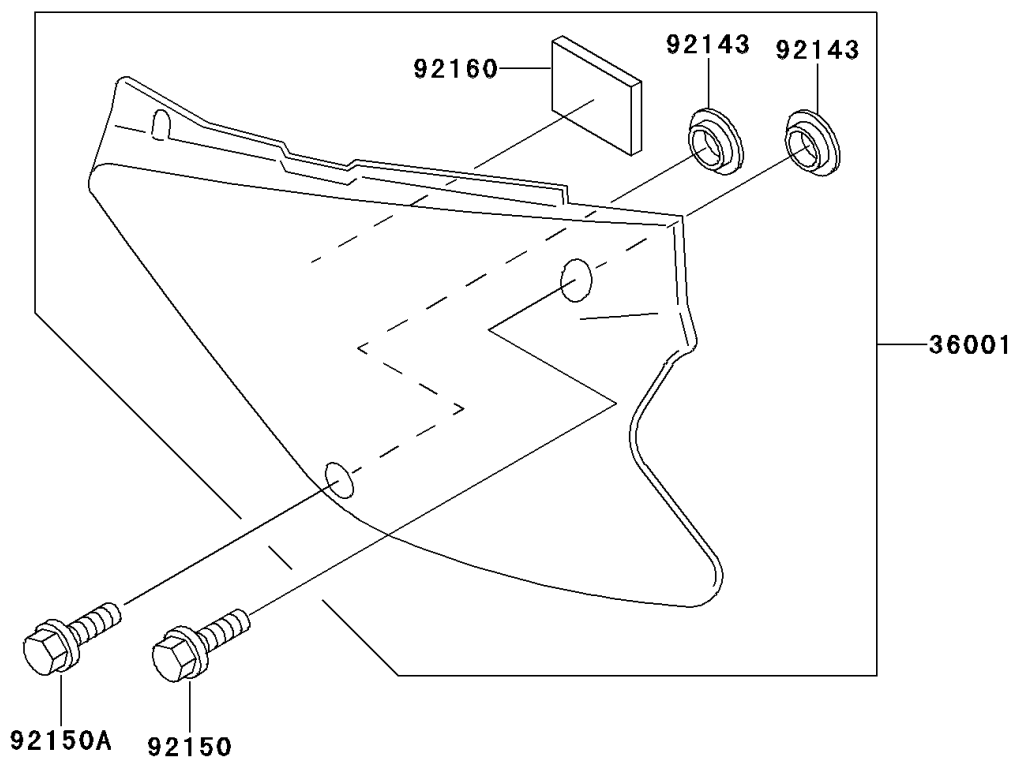

## 1998 KX™100 PARTS DIAGRAM

Side Covers

F2611

## 1998 KX™100 PARTS LIST

Side Covers

ITEM NAME	PART NUMBER	QUANTITY
COVER-SIDE,LH,P.WHITE (Ref # 36001)	36001-1584-6F	1
COVER-SIDE,RH,P.WHITE (Ref # 36001A)	36001-1585-6F	1
COLLAR (Ref # 92143)	92143-1196	1
BOLT,6X20 (Ref # 92150)	92150-1339	1
BOLT,6X14 (Ref # 92150A)	92150-1340	1
DAMPER (Ref # 92160)	92160-1899	1