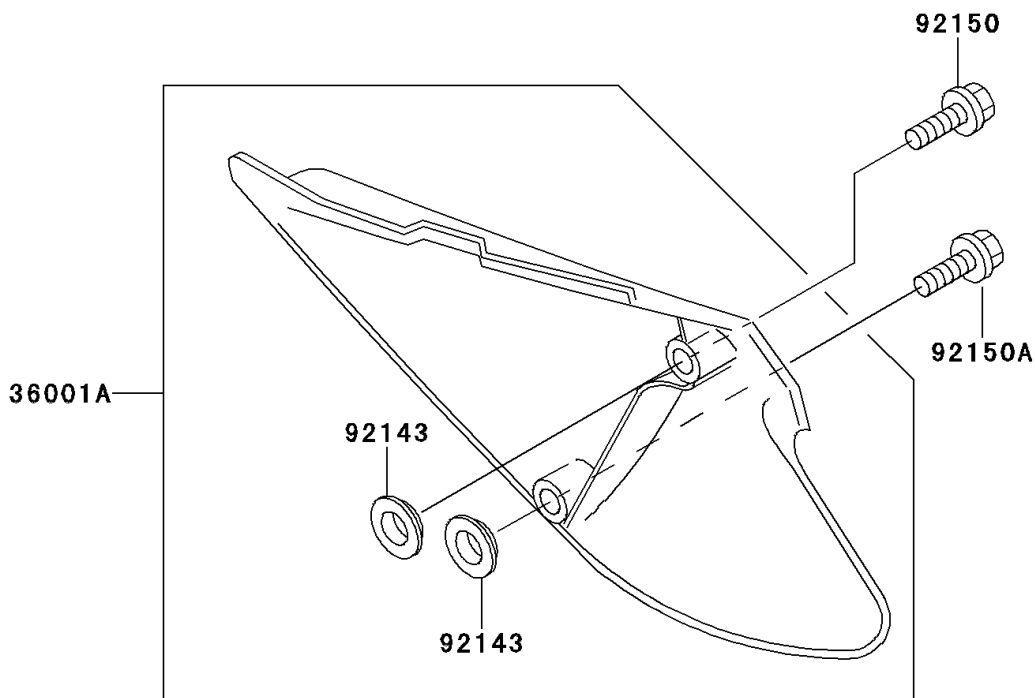

## 1998 KX™100 PARTS DIAGRAM

Side Covers

F2611

## 1998 KX™100 PARTS LIST

Side Covers

ITEM NAME	PART NUMBER	QUANTITY
COVER-SIDE,LH,P.WHITE (Ref # 36001)	36001-1584-6F	1
COVER-SIDE,RH,P.WHITE (Ref # 36001A)	36001-1585-6F	1
COLLAR (Ref # 92143)	92143-1196	1
BOLT,6X20 (Ref # 92150)	92150-1339	1
BOLT,6X14 (Ref # 92150A)	92150-1340	1
DAMPER (Ref # 92160)	92160-1899	1