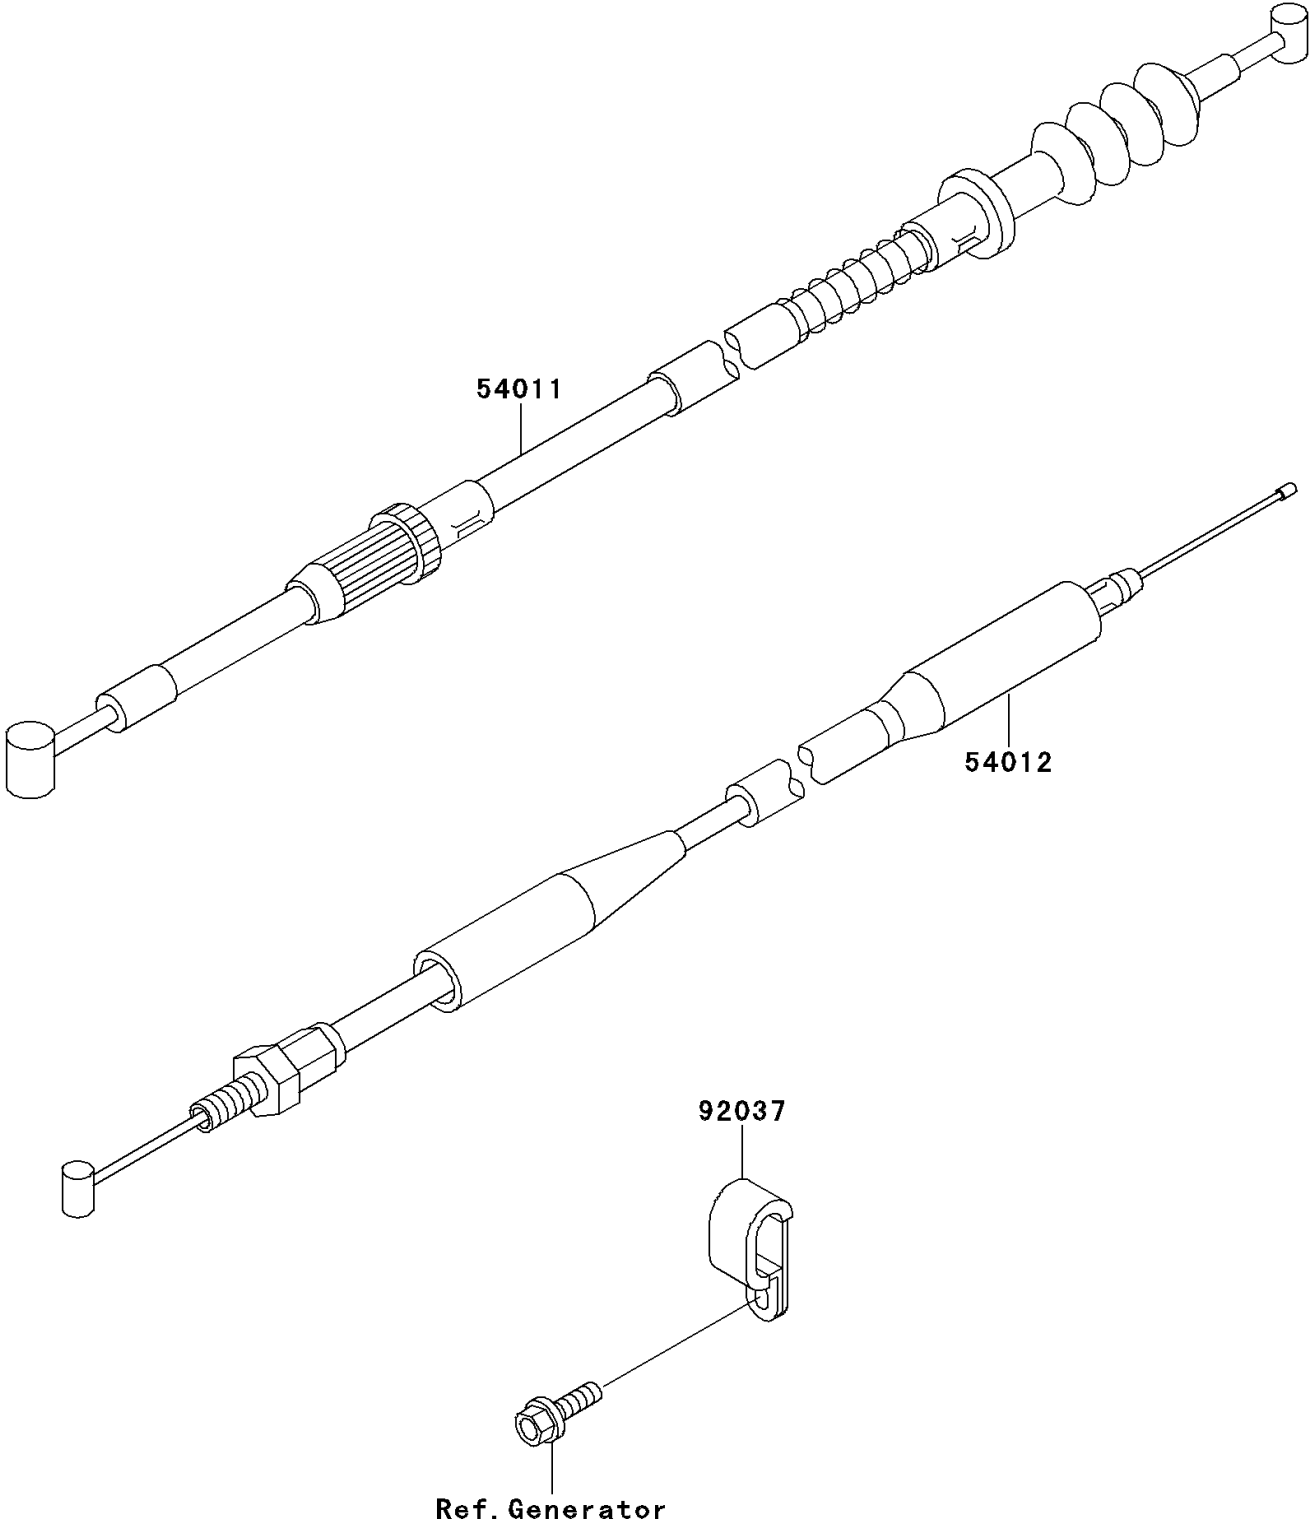

1998 KX™100 PARTS DIAGRAM

Cables

F2540

1998 KX™100 PARTS LIST

Cables

ITEM NAME	PART NUMBER	QUANTITY
CABLE-CLUTCH (Ref # 54011)	54011-1375	1
CABLE-THROTTLE (Ref # 54012)	54012-1565	1
CLAMP (Ref # 92037)	92037-1608	1