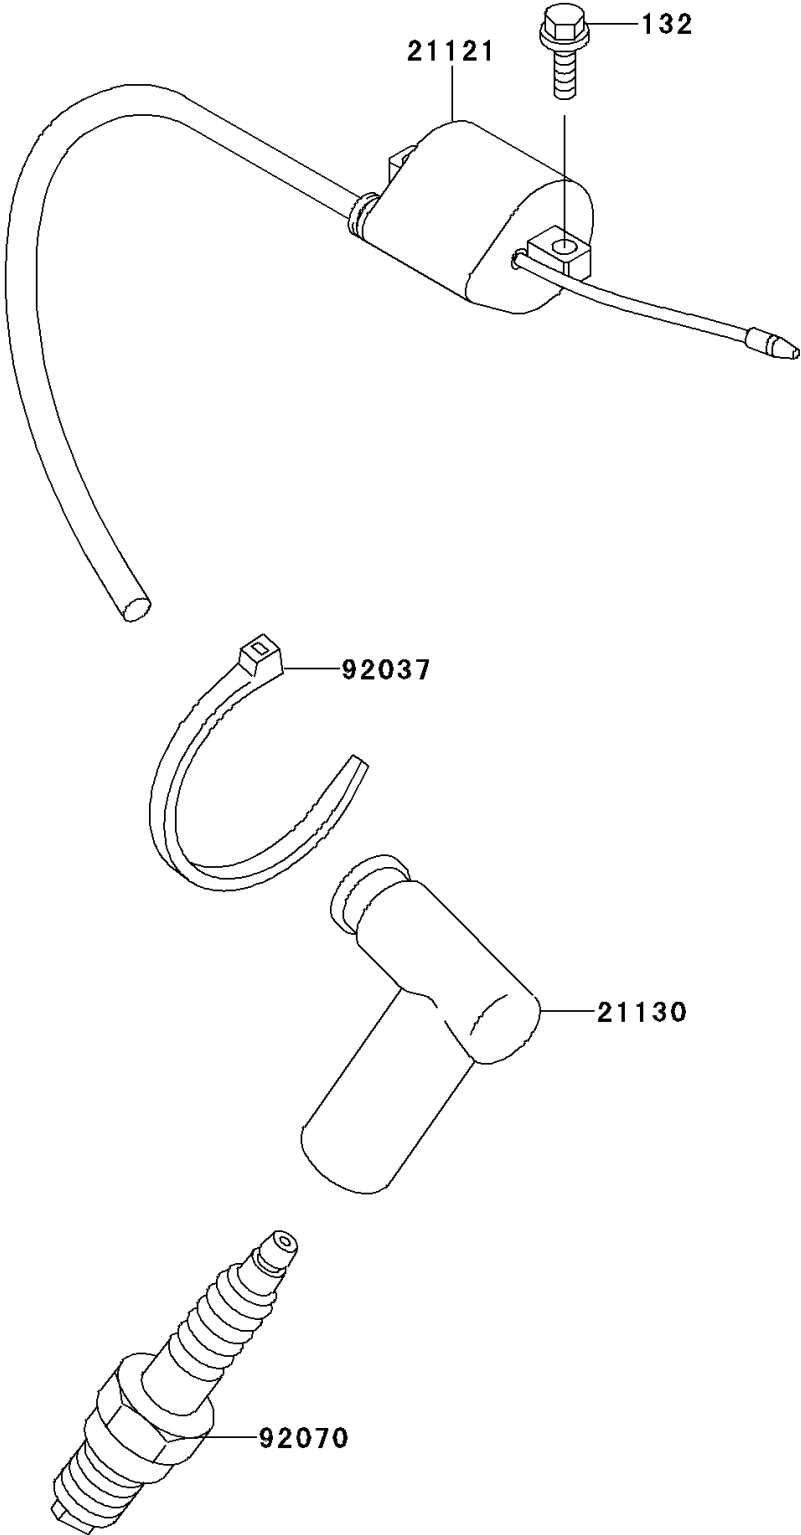

1998 KX™100 PARTS DIAGRAM

Ignition System

E1830

1998 KX™100 PARTS LIST

Ignition System

| ITEM NAME | PART NUMBER | QUANTITY |
|--|-------------|----------|
| BOLT-FLANGED-SMALL (Ref # 132) | 132G0616 | 1 |
| COIL-IGNITION (Ref # 21121) | 21121-1205 | 1 |
| CAP-SPARK PLUG (Ref # 21130) | 21130-1062 | 1 |
| CLAMP (Ref # 92037) | 92037-1173 | 1 |
| PLUG-SPARK,R6252K-105NGK,SOLID (Ref # 92070) | 92070-1241 | 1 |