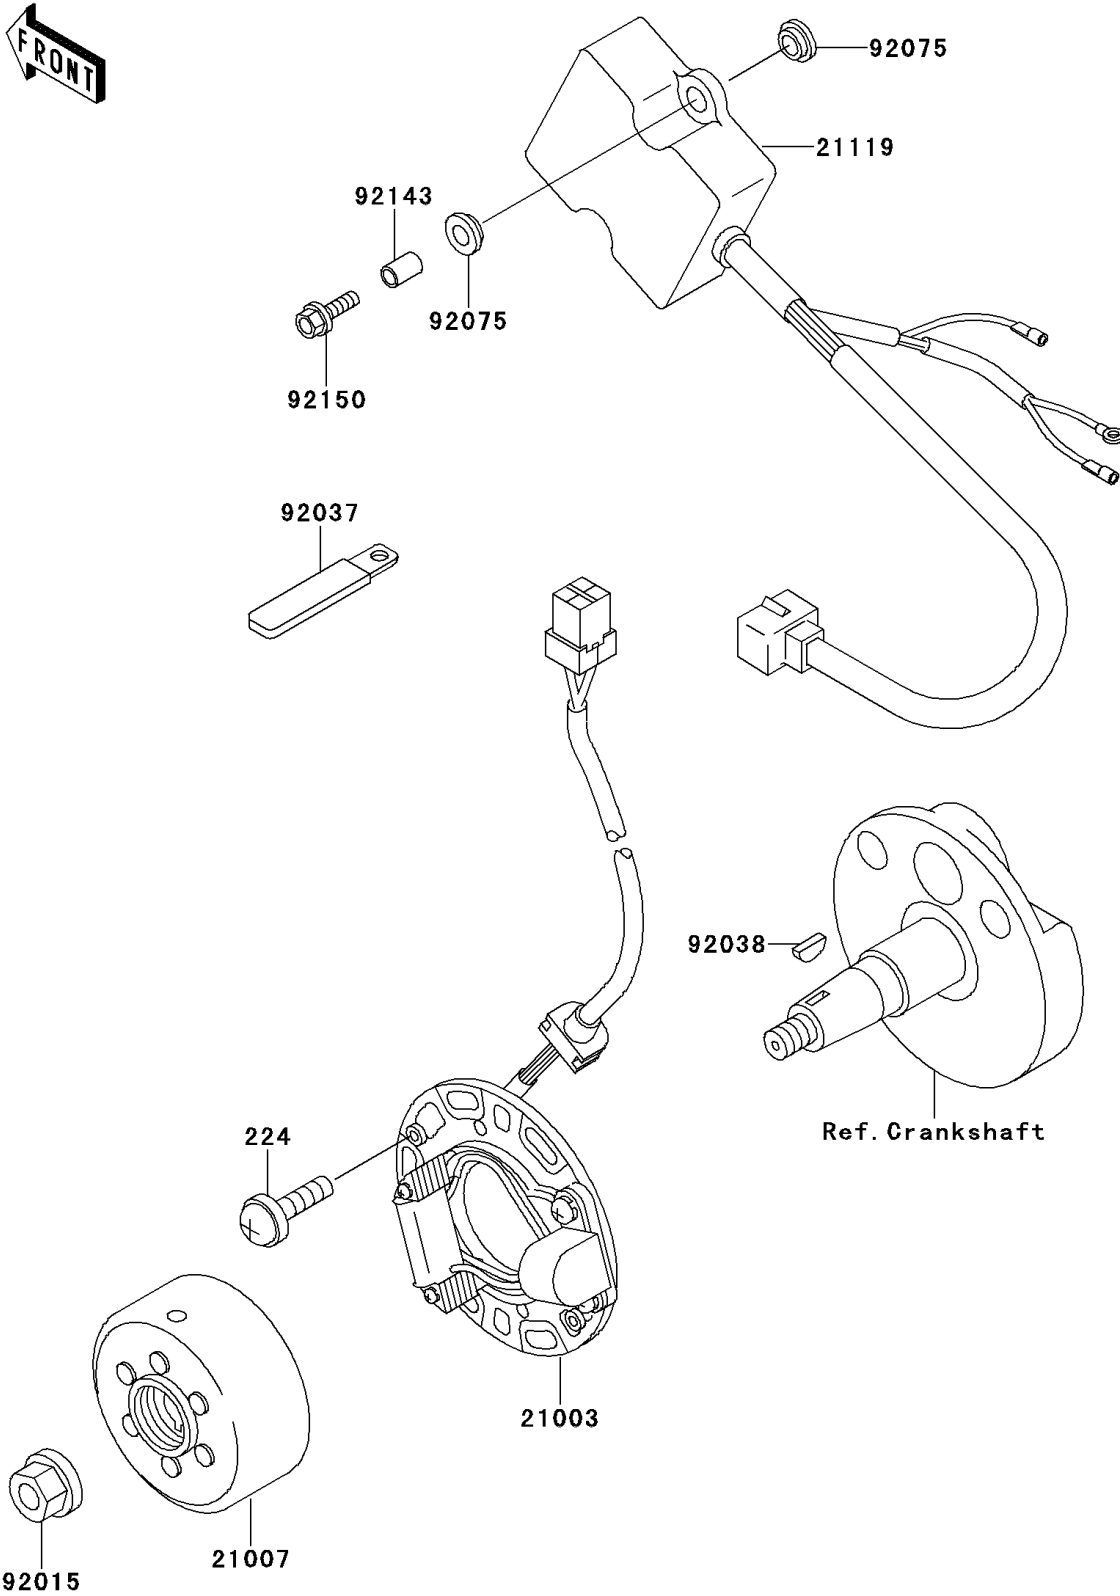

## 1998 KX™100 PARTS DIAGRAM

Generator

E1810

## 1998 KX™100 PARTS LIST

Generator

ITEM NAME	PART NUMBER	QUANTITY
SCREW-PAN-WP-CROS (Ref # 224)	224B0614	1
STATOR (Ref # 21003)	21003-1317	1
ROTOR,MAGNETO (Ref # 21007)	21007-1239	1
IGNITER (Ref # 21119)	21119-1498	1
NUT,FLANGED,10MM (Ref # 92015)	92015-077	1
CLAMP,WIRING HARNESS,L=60 (Ref # 92037)	92037-1069	1
KEY,WOODRUFF (Ref # 92038)	92038-001	1
DAMPER,8MM (Ref # 92075)	92075-1138	1
COLLAR,6X8.5X13 (Ref # 92143)	92143-3715	1
BOLT,6X20 (Ref # 92150)	92150-1339	1