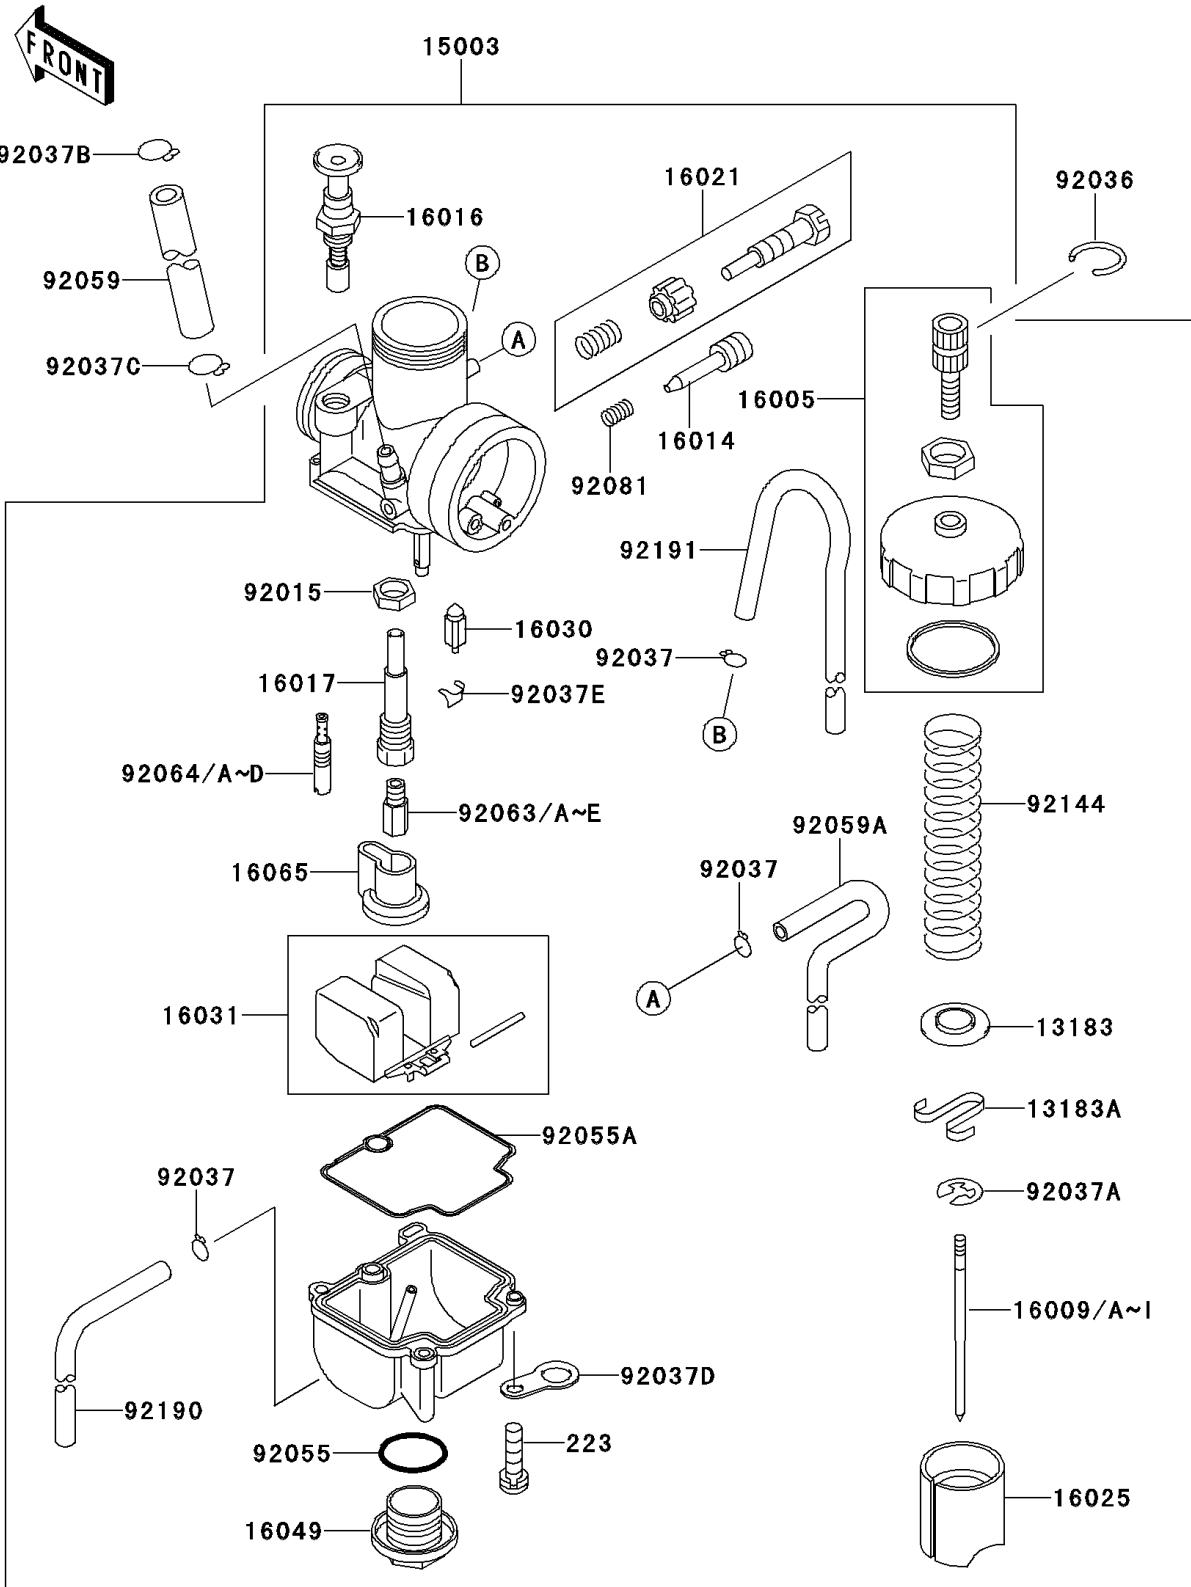

1998 KX™100 PARTS DIAGRAM

Carburetor

E1611

1998 KX™100 PARTS LIST

Carburetor

ITEM NAME	PART NUMBER	QUANTITY
PLATE (Ref # 13183)	13183-1162	1
PLATE,THROTTLE (Ref # 13183A)	13183-1250	1
CARBURETOR-ASSY (Ref # 15003)	15003-1414	1
TOP-CHAMBER (Ref # 16005)	16005-1077	1
NEEDLE-JET,N5HG (Ref # 16009)	16009-1953	1
NEEDLE-JET,N5HD (Ref # 16009A)	16009-1958	1
NEEDLE-JET,N5HE (Ref # 16009B)	16009-1959	1
NEEDLE-JET,N5HF (Ref # 16009C)	16009-1960	1
NEEDLE-JET,N5HH (Ref # 16009D)	16009-1961	1
NEEDLE-JET,N5JD (Ref # 16009E)	16009-1963	1
NEEDLE-JET,N5JE (Ref # 16009F)	16009-1964	1
NEEDLE-JET,N5JF (Ref # 16009G)	16009-1965	1
NEEDLE-JET,N5JG (Ref # 16009H)	16009-1966	1
NEEDLE-JET,N5JH (Ref # 16009I)	16009-1967	1
SCREW-PILOT AIR (Ref # 16014)	16014-1033	1
PLUNGER,STARTER (Ref # 16016)	16016-1028	1
JET-NEEDLE (Ref # 16017)	16017-1365	1
SCREW-THROTTLE STOP (Ref # 16021)	16021-1166	1
VALVE-THROTTLE,CA3.0 (Ref # 16025)	16025-1162	1
VALVE-FLOAT (Ref # 16030)	16030-1064	1
FLOAT (Ref # 16031)	16031-1083	1
COVER-MAIN JET (Ref # 16049)	16049-1051	1
HOLDER-CARBURETOR (Ref # 16065)	16065-1162	1
NUT (Ref # 92015)	92015-1674	1
RING-SNAP (Ref # 92036)	92036-018	1
CLAMP,TUBE (Ref # 92037)	92037-1396	1
CLAMP,JET NEEDLE (Ref # 92037A)	92037-1401	1
CLAMP,TUBE (Ref # 92037B)	92037-147	1
CLAMP (Ref # 92037C)	92037-1712	1