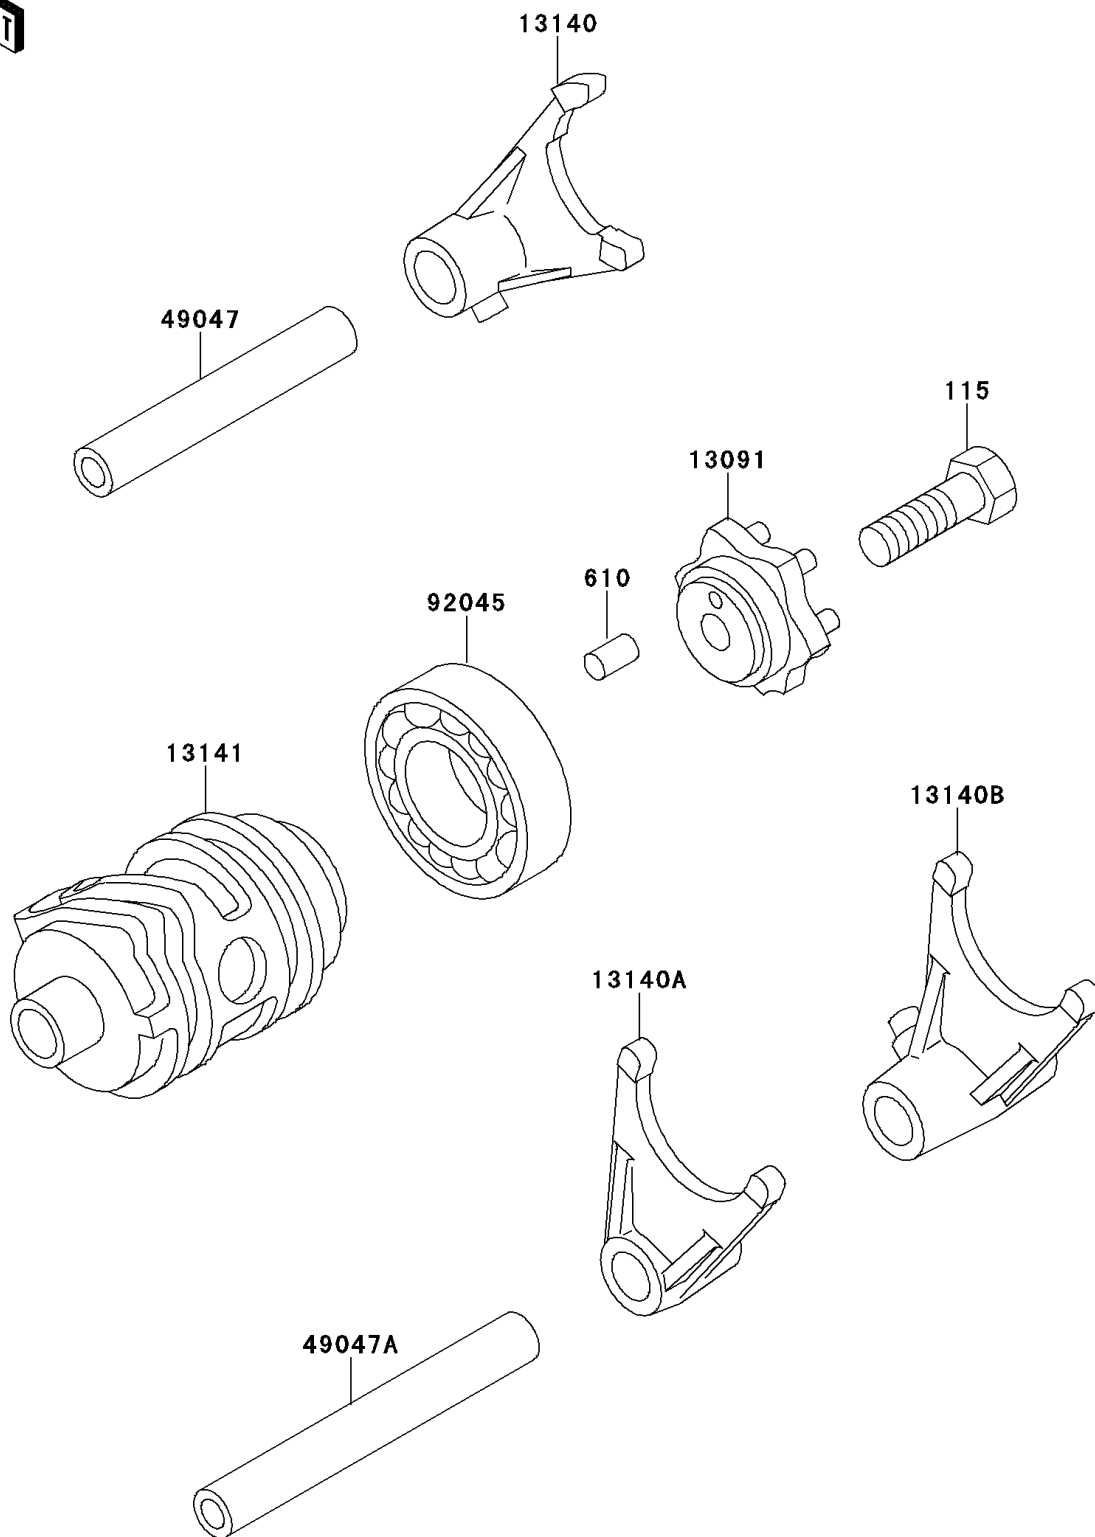

1998 KX™100 PARTS DIAGRAM

Gear Change Drum/Shift Fork(s)

E1362

1998 KX™100 PARTS LIST

Gear Change Drum/Shift Fork(s)

ITEM NAME	PART NUMBER	QUANTITY
BOLT-SMALL-UPSET (Ref # 115)	115G0825	1
ROLLER,4X8 (Ref # 610)	610A0408	1
HOLDER,CHANGE DRUM (Ref # 13091)	13091-1390	1
FORK-SHIFT,5TH&6TH (Ref # 13140)	13140-1139	1
FORK-SHIFT,2ND&3RD (Ref # 13140A)	13140-1140	1
FORK-SHIFT,LOW&4TH (Ref # 13140B)	13140-1141	1
DRUM-CHANGE (Ref # 13141)	13141-1120	1
ROD-SHIFT,5.9X10X64.5 (Ref # 49047)	49047-1063	1
ROD-SHIFT,5.9X10X81 (Ref # 49047A)	49047-1064	1
BEARING-BALL,#6905 (Ref # 92045)	92045-036	1