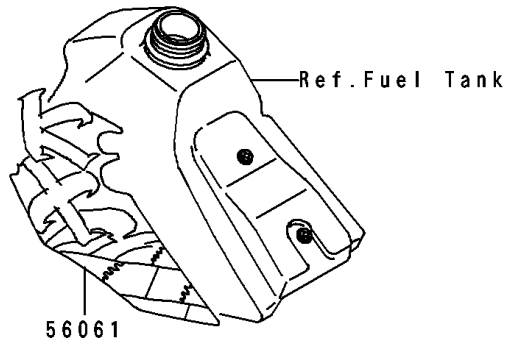

## 1995 KX™100 PARTS DIAGRAM

Labels(KX100-B5)

F2860

## 1995 KX™100 PARTS LIST

Labels(KX100-B5)

ITEM NAME	PART NUMBER	QUANTITY
LABEL-WARNING,NOISE (Ref # 56040)	56040-1101	1
LABEL-WARNING,GASOLINE/OIL (Ref # 56040A)	56040-1129	1
PATTERN,SIDE COVER,LH (Ref # 56049)	56049-1707	1
PATTERN,SIDE COVER,RH (Ref # 56049A)	56049-1708	1
MARK,SWING ARM,100 (Ref # 56051)	56051-1176	1
PATTERN,FUEL TANK,LH (Ref # 56061)	56061-1096	1
PATTERN,SHROUD,RH (Ref # 56061A)	56061-1097	1