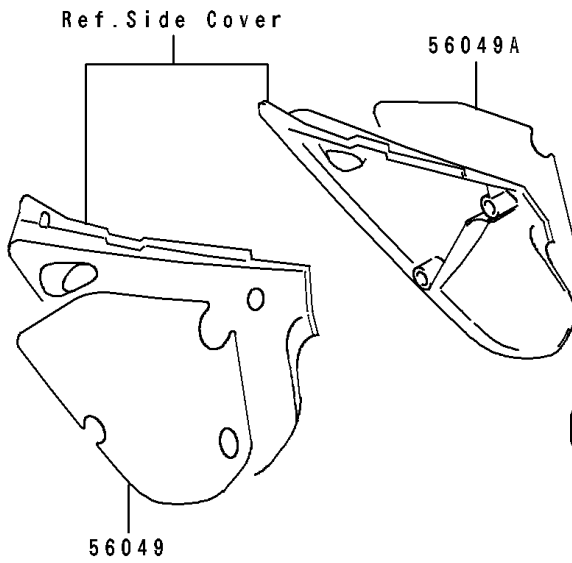

## 1995 KX™100 PARTS DIAGRAM

Labels(KX100-B5)

F2860

## 1995 KX™100 PARTS LIST

Labels(KX100-B5)

ITEM NAME	PART NUMBER	QUANTITY
LABEL-WARNING,NOISE (Ref # 56040)	56040-1101	1
LABEL-WARNING,GASOLINE/OIL (Ref # 56040A)	56040-1129	1
PATTERN,SIDE COVER,LH (Ref # 56049)	56049-1707	1
PATTERN,SIDE COVER,RH (Ref # 56049A)	56049-1708	1
MARK,SWING ARM,100 (Ref # 56051)	56051-1176	1
PATTERN,FUEL TANK,LH (Ref # 56061)	56061-1096	1
PATTERN,SHROUD,RH (Ref # 56061A)	56061-1097	1