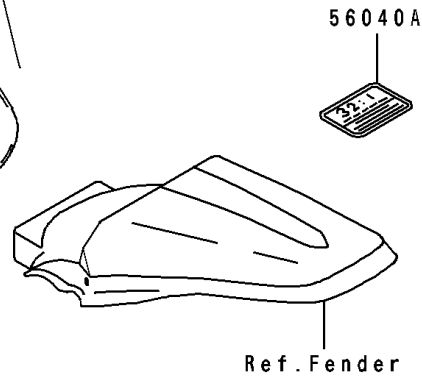

## 1995 KX™100 PARTS DIAGRAM

Labels(KX100-B5)

F2860

## 1995 KX™100 PARTS LIST

Labels(KX100-B5)

ITEM NAME	PART NUMBER	QUANTITY
LABEL-WARNING,NOISE (Ref # 56040)	56040-1101	1
LABEL-WARNING,GASOLINE/OIL (Ref # 56040A)	56040-1129	1
PATTERN,SIDE COVER,LH (Ref # 56049)	56049-1707	1
PATTERN,SIDE COVER,RH (Ref # 56049A)	56049-1708	1
MARK,SWING ARM,100 (Ref # 56051)	56051-1176	1
PATTERN,FUEL TANK,LH (Ref # 56061)	56061-1096	1
PATTERN,SHROUD,RH (Ref # 56061A)	56061-1097	1