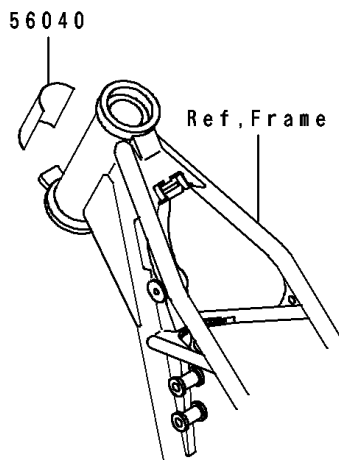

## 1995 KX™100 PARTS DIAGRAM

Labels(KX100-B5)

F2860

## 1995 KX™100 PARTS LIST

Labels(KX100-B5)

ITEM NAME	PART NUMBER	QUANTITY
LABEL-WARNING,NOISE (Ref # 56040)	56040-1101	1
LABEL-WARNING,GASOLINE/OIL (Ref # 56040A)	56040-1129	1
PATTERN,SIDE COVER,LH (Ref # 56049)	56049-1707	1
PATTERN,SIDE COVER,RH (Ref # 56049A)	56049-1708	1
MARK,SWING ARM,100 (Ref # 56051)	56051-1176	1
PATTERN,FUEL TANK,LH (Ref # 56061)	56061-1096	1
PATTERN,SHROUD,RH (Ref # 56061A)	56061-1097	1