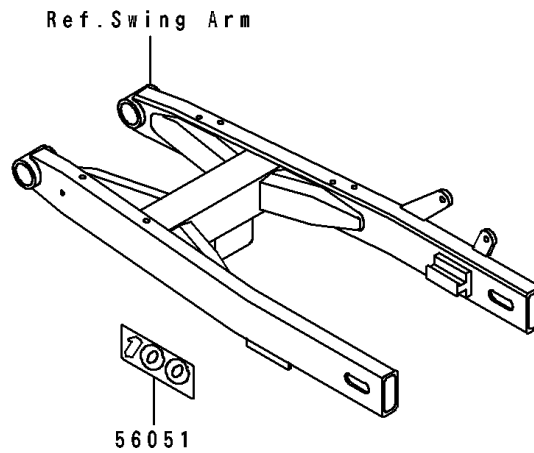

## 1995 KX™100 PARTS DIAGRAM

Labels(KX100-B5)

F2860

## 1995 KX™100 PARTS LIST

Labels(KX100-B5)

ITEM NAME	PART NUMBER	QUANTITY
LABEL-WARNING,NOISE (Ref # 56040)	56040-1101	1
LABEL-WARNING,GASOLINE/OIL (Ref # 56040A)	56040-1129	1
PATTERN,SIDE COVER,LH (Ref # 56049)	56049-1707	1
PATTERN,SIDE COVER,RH (Ref # 56049A)	56049-1708	1
MARK,SWING ARM,100 (Ref # 56051)	56051-1176	1
PATTERN,FUEL TANK,LH (Ref # 56061)	56061-1096	1
PATTERN,SHROUD,RH (Ref # 56061A)	56061-1097	1