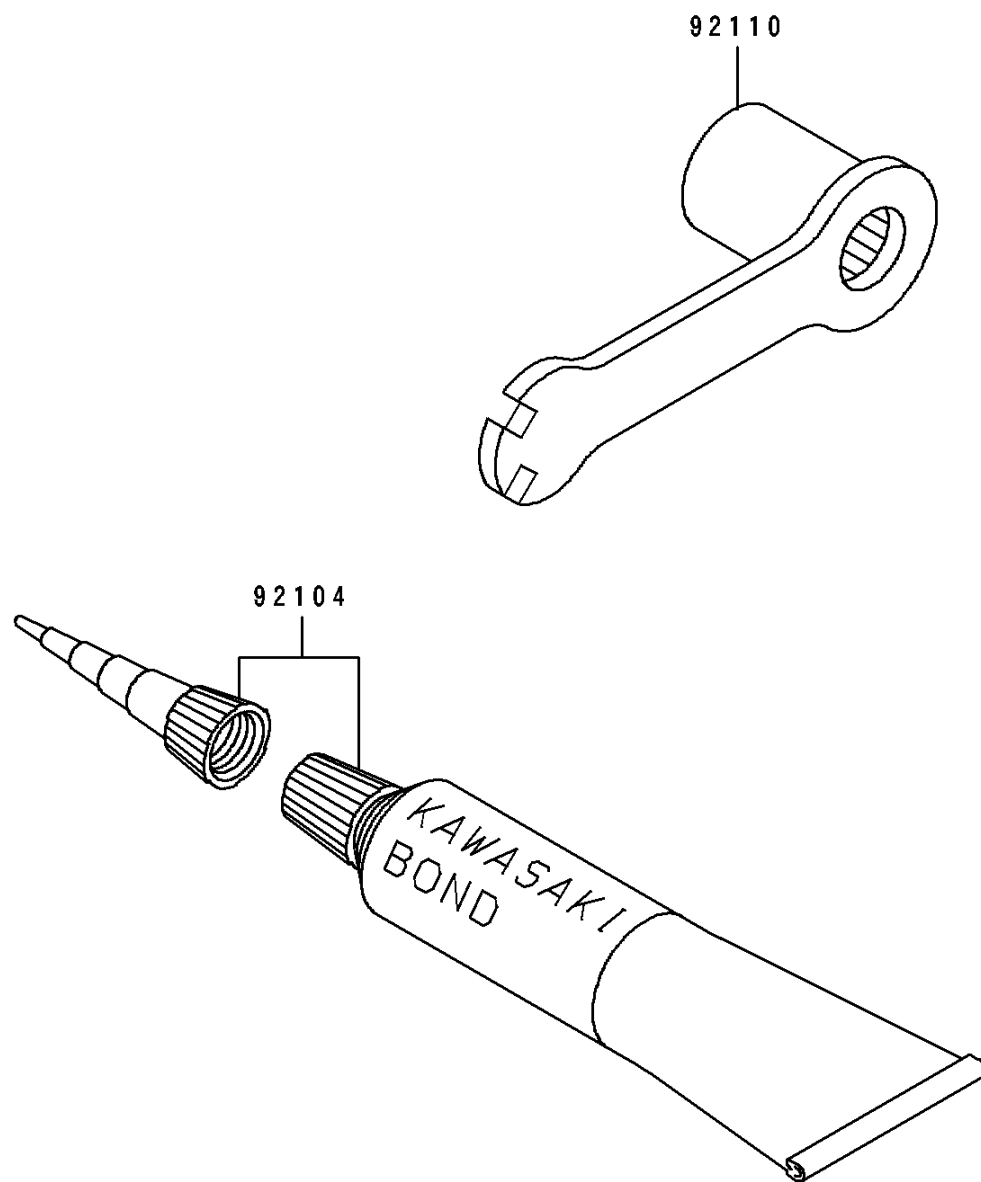

1995 KX™100 PARTS DIAGRAM

Owner's Tools

F2810

1995 KX™100 PARTS LIST

Owner's Tools

| ITEM NAME | PART NUMBER | QUANTITY |
|--|-------------|----------|
| GASKET-LIQUID,TUBE,100G,SILVER (Ref # 92104) | 92104-002 | 1 |
| TOOL-WRENCH,BOX,21MM&SPOKE (Ref # 92110) | 92110-1119 | 1 |