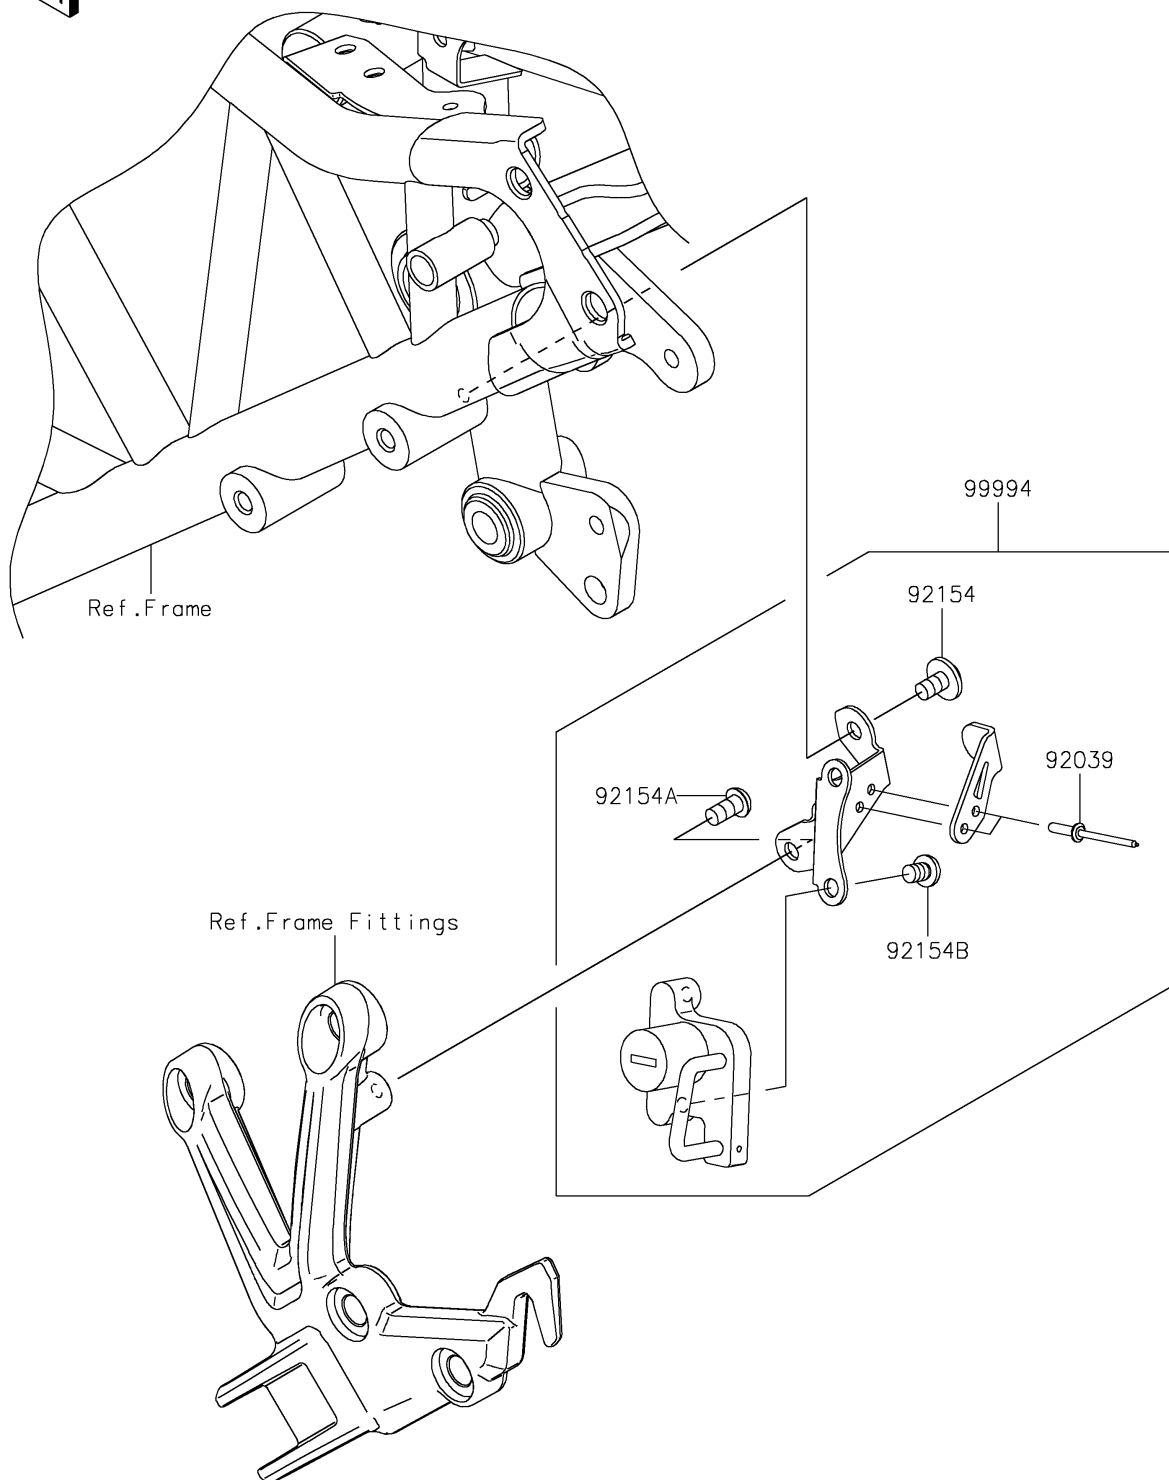

## 2019 Ninja H2™ SX SE+ PARTS DIAGRAM

Accessory(Helmet Lock)

F2910A

## 2019 Ninja H2™ SX SE+ PARTS LIST

Accessory(Helmet Lock)

ITEM NAME	PART NUMBER	QUANTITY
RIVET,HOLE 3.5MM (Ref # 92039)	92039-0089	1
BOLT,SOCKET,6X10 (Ref # 92154)	92154-1834	1
BOLT,6X12 (Ref # 92154A)	92154-2241	1
BOLT,ONE SIDE,6X8 (Ref # 92154B)	92154-2948	1
KIT-ACCESSORY,HELMET LOCK (Ref # 99994)	99994-1079	1