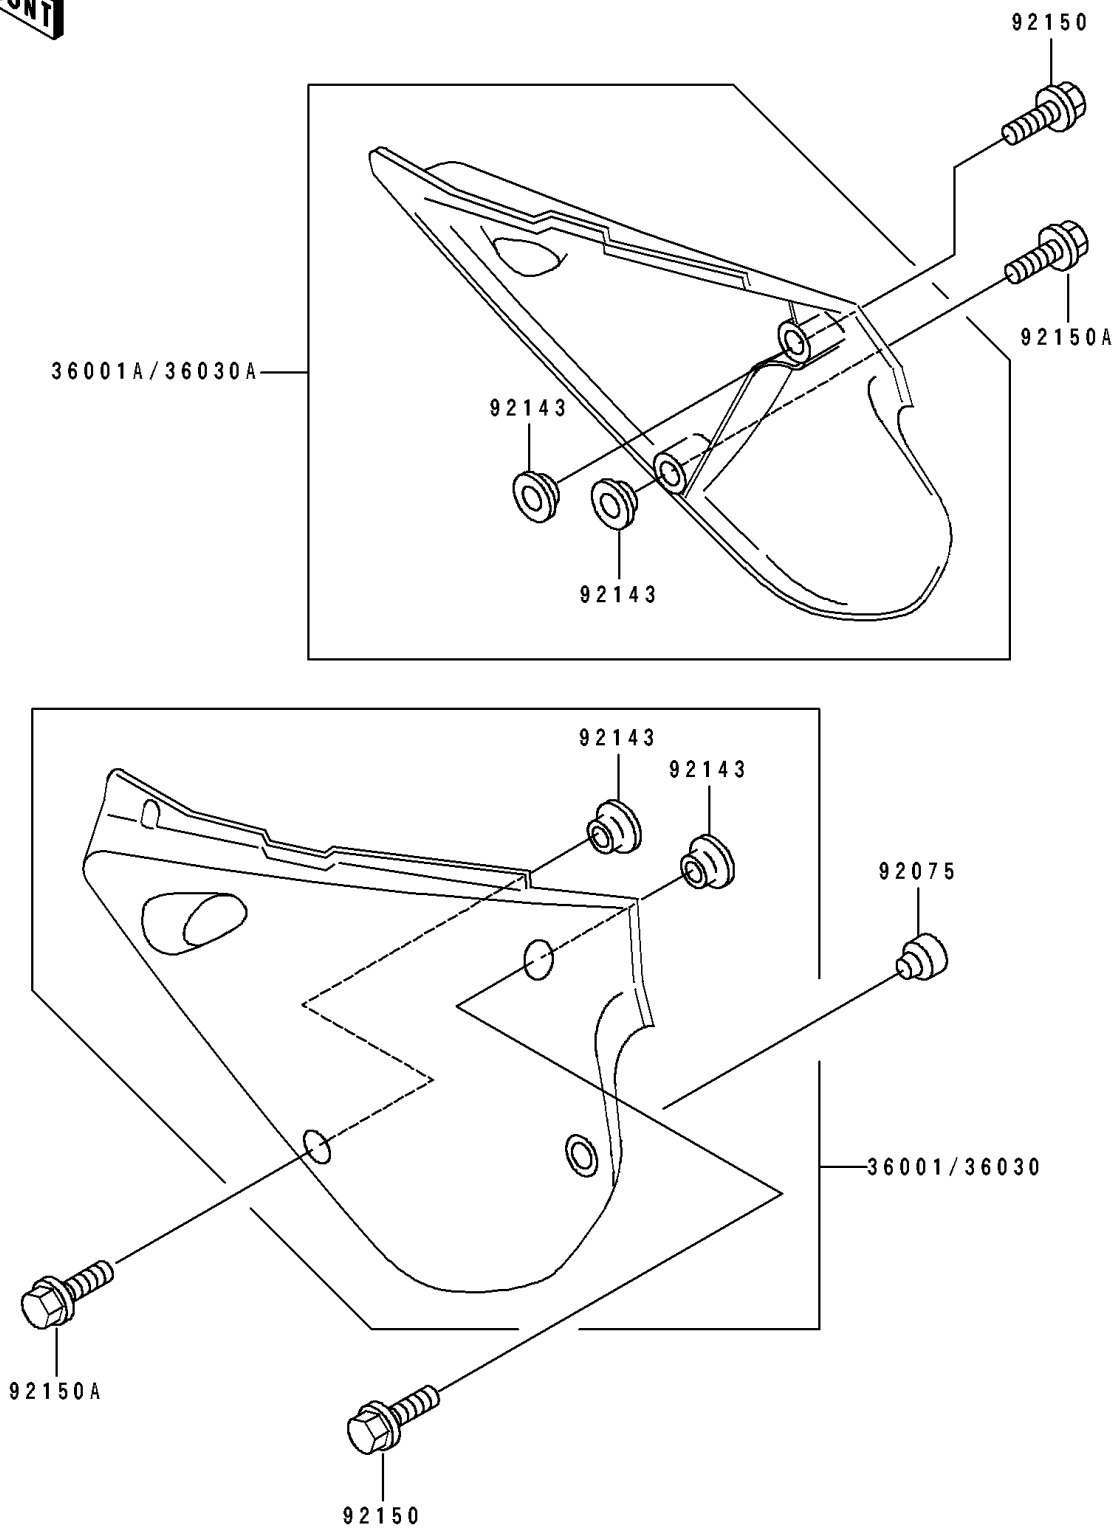

1995 KX™100 PARTS DIAGRAM

Side Covers

F2611

1995 KX™100 PARTS LIST

Side Covers

ITEM NAME	PART NUMBER	QUANTITY
COVER-SIDE,LH,L.GREEN (Ref # 36030)	36030-5023-6W	1
COVER-SIDE,RH,L.GREEN (Ref # 36030A)	36030-5024-6W	1
DAMPER (Ref # 92075)	92075-1598	1
COLLAR (Ref # 92143)	92143-1470	1
BOLT,6X20 (Ref # 92150)	92150-1339	1
BOLT,6X14 (Ref # 92150A)	92150-1340	1