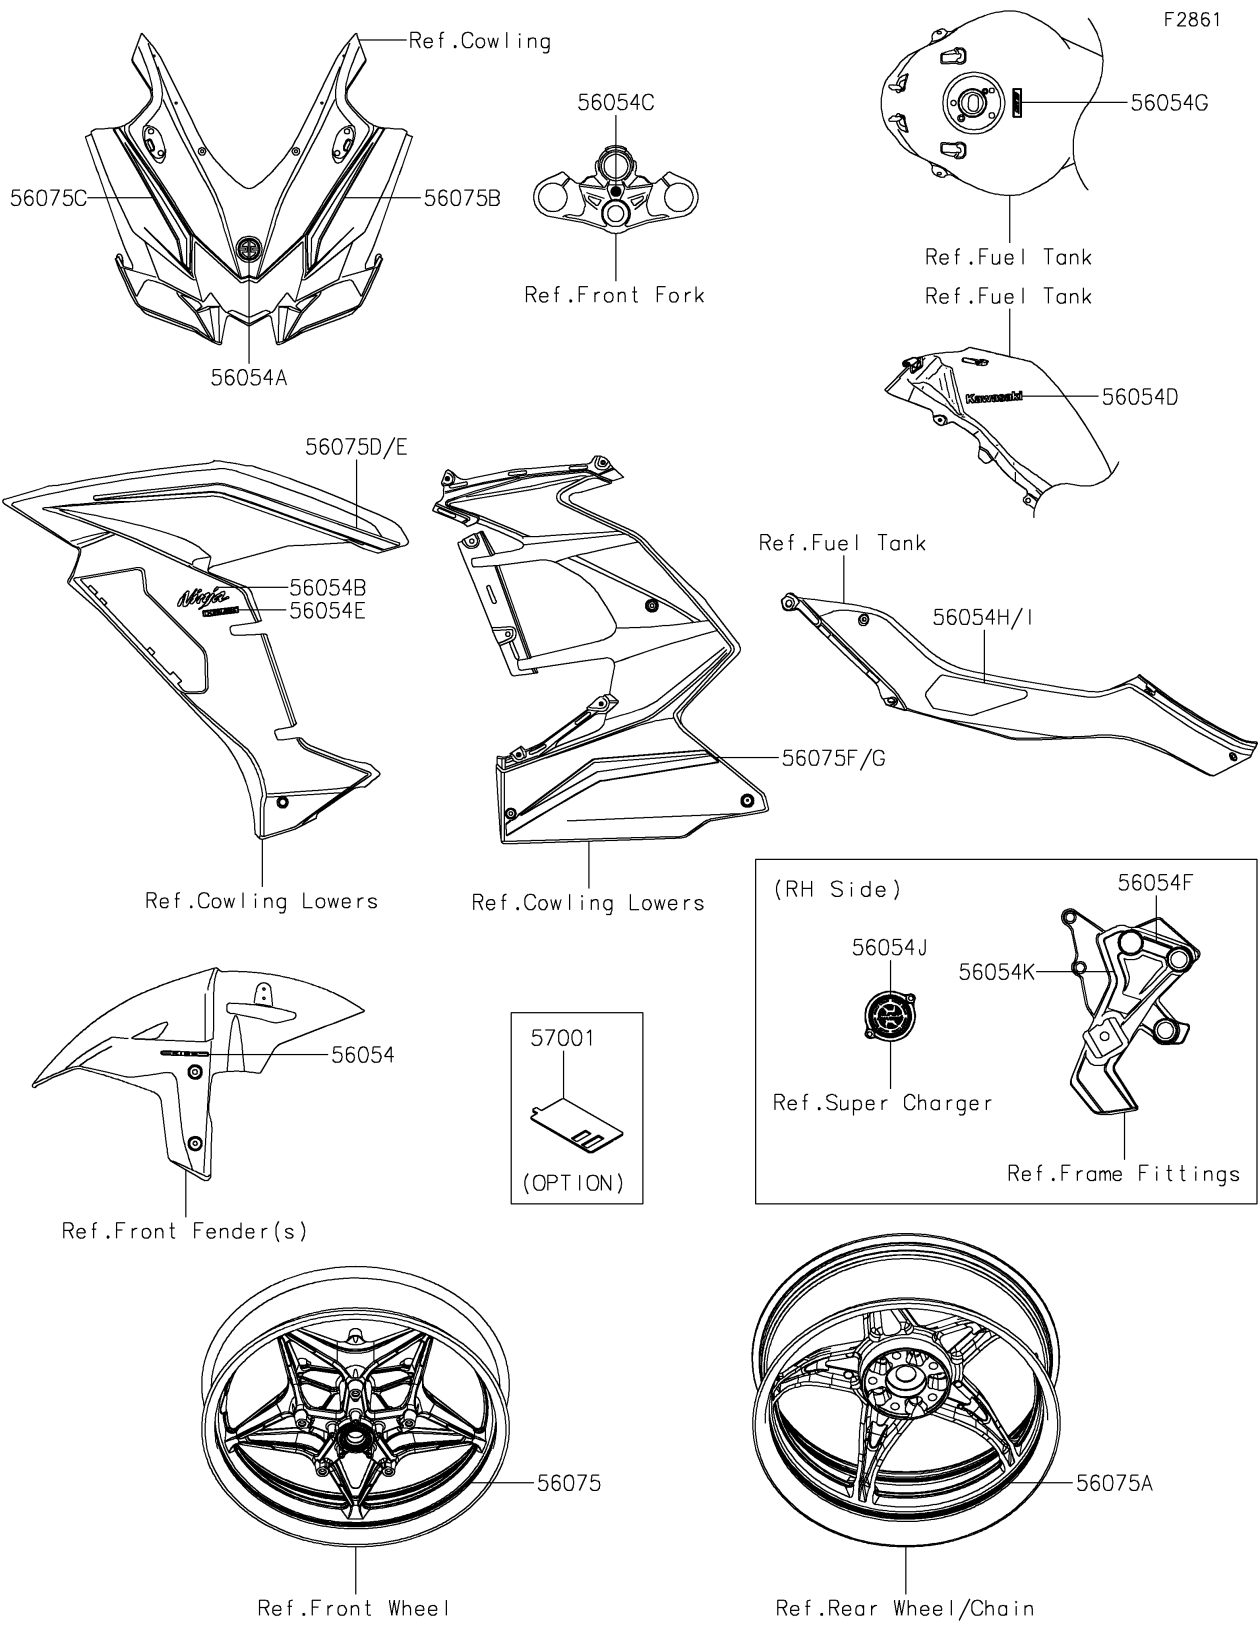

## 2019 Ninja H2™ SX SE+ PARTS DIAGRAM

Decals(Gray)(DKF)

## 2019 Ninja H2™ SX SE+ PARTS LIST

Decals(Gray)(DKF)

ITEM NAME	PART NUMBER	QUANTITY
MARK,FR FENDER,KIBS (Ref # 56054)	56054-0721	1
MARK,UPP COWL.,RIVER (Ref # 56054A)	56054-1557	1
MARK,SIDE COVER,NINJA (Ref # 56054B)	56054-1626	1
MARK,UPP HOLDER,RIVER (Ref # 56054C)	56054-1628	1
MARK,KAWASAKI (Ref # 56054D)	56054-1876	1
MARK,H2 SX,3D (Ref # 56054E)	56054-2330	1
MARK,STEP STAY,TOP (Ref # 56054F)	56054-2433	1
MARK,FUEL TANK,SE,3D (Ref # 56054G)	56054-2435	1
MARK,KNEE PAD,LH (Ref # 56054H)	56054-2455	1
MARK,KNEE PAD,RH (Ref # 56054I)	56054-2456	1
MARK,SUPERCHARGED (Ref # 56054J)	56054-2534	1
MARK,STEP STAY,SIDE (Ref # 56054K)	56054-2601	1
PATTERN,FR WHEEL,GRN,10X1372 (Ref # 56075)	56075-4309	1
PATTERN,RR WHEEL,GRN,12X1377 (Ref # 56075A)	56075-4310	1
PATTERN,UPP COWL.,LH (Ref # 56075B)	56075-7811	1
PATTERN,UPP COWL.,RH (Ref # 56075C)	56075-7812	1
PATTERN,SIDE COWL.,FR,LH (Ref # 56075D)	56075-7813	1
PATTERN,SIDE COWL.,FR,RH (Ref # 56075E)	56075-7814	1
PATTERN,SIDE COWL.,RR,LH (Ref # 56075F)	56075-7815	1
PATTERN,SIDE COWL.,RR,RH (Ref # 56075G)	56075-7816	1
RIM STRIPE APPLICATOR,10/12MM (Ref # 57001)	57001-1836	1