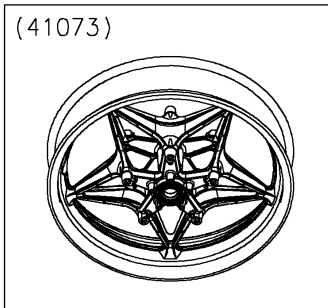

2019 Ninja H2™ SX SE+ PARTS DIAGRAM

Front Wheel

F2230

WOD

2019 Ninja H2™ SX SE+ PARTS LIST

Front Wheel

ITEM NAME	PART NUMBER	QUANTITY
AXLE,FR,25X205 (Ref # 41068)	41068-0594	1
WHEEL-ASSY,FR,G.BLACK (Ref # 41073)	41073-0762-60P	1
BEARING-BALL,#6005UU (Ref # 601)	601B6005UU	1
SEAL-OIL,BJN-C2 32X47X5 (Ref # 92049)	92049-0050	1
COLLAR,FR AXLE,LH,L=44.5 (Ref # 92152)	92152-0240	1
COLLAR,FR HUB,L=115 (Ref # 92152A)	92152-0616	1
COLLAR,25X40X18 (Ref # 92152B)	92152-1947	1