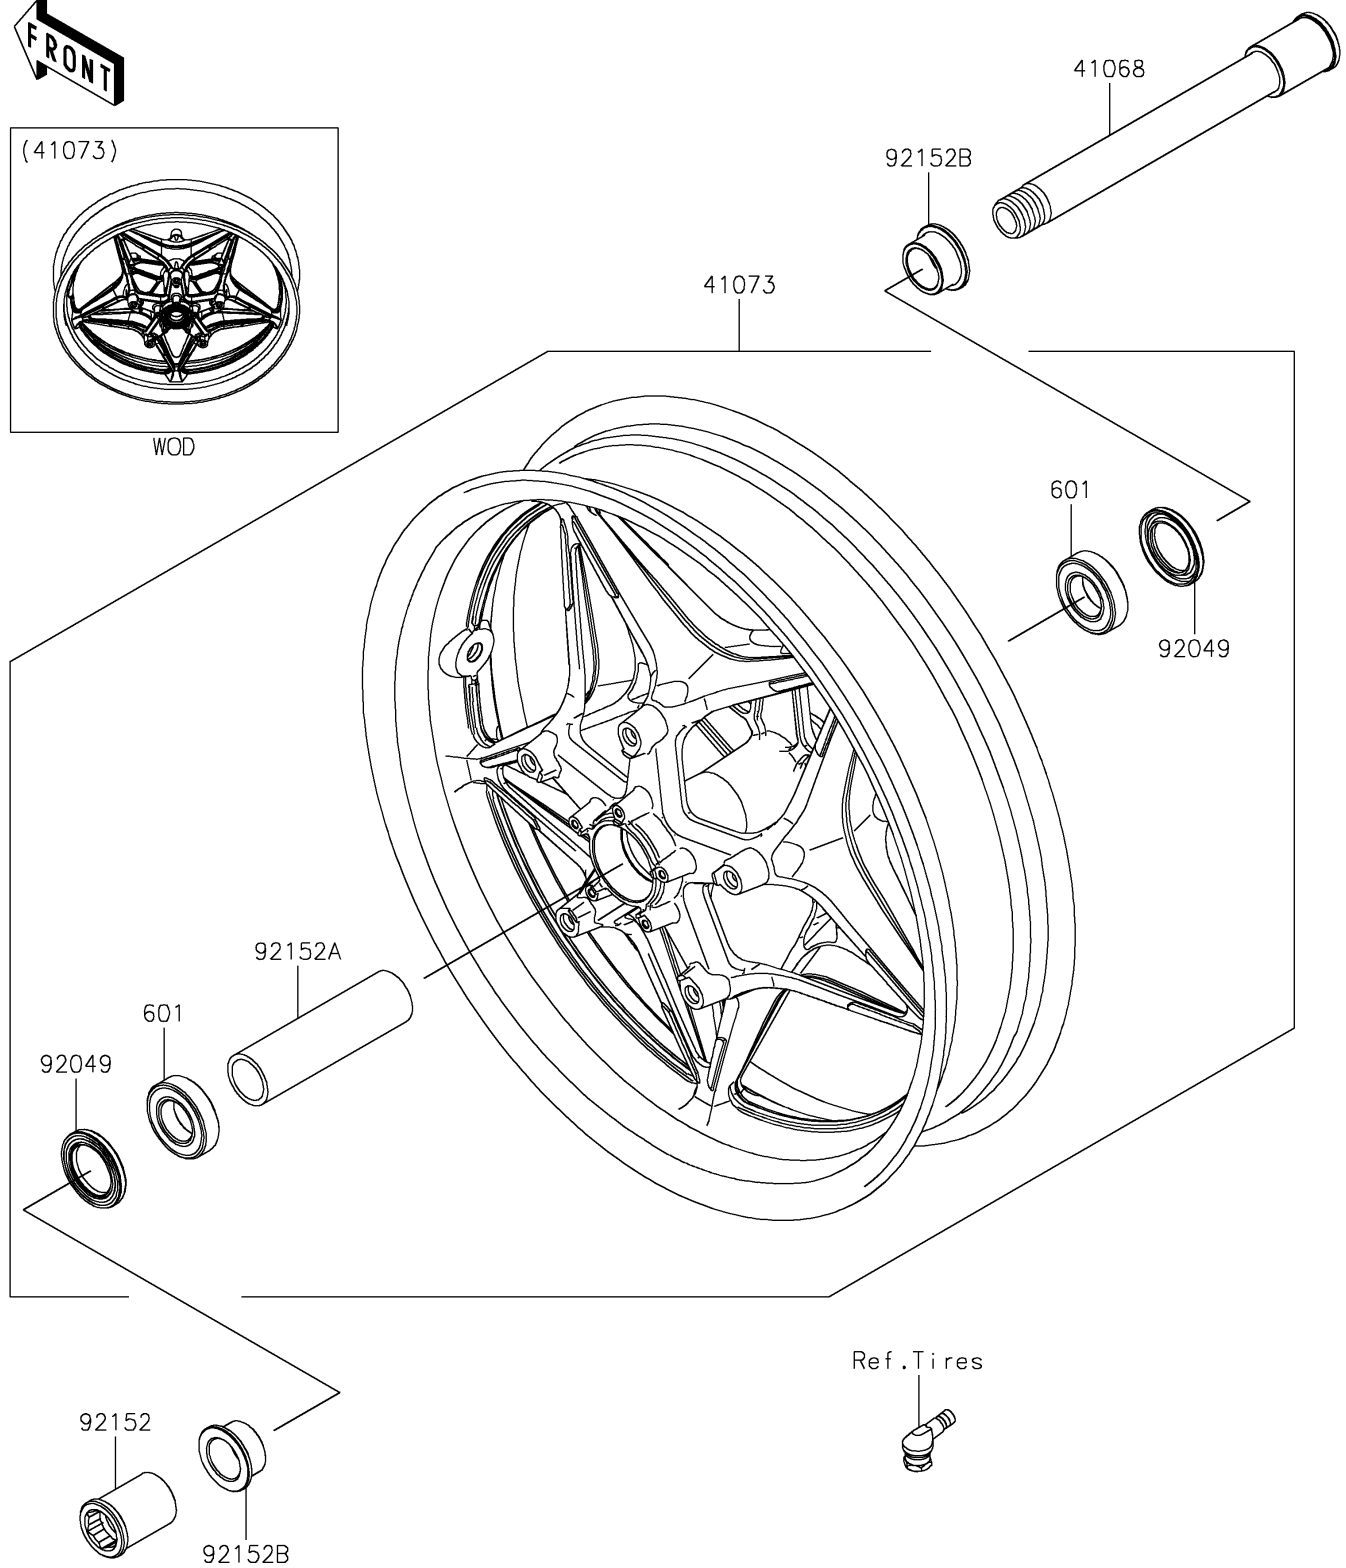

2019 Ninja H2™ SX SE+ PARTS DIAGRAM

Front Wheel

F2230

WOD

2019 Ninja H2™ SX SE+ PARTS LIST

Front Wheel

ITEM NAME	PART NUMBER	QUANTITY
AXLE,FR,25X205 (Ref # 41068)	41068-0594	1
WHEEL-ASSY,FR,G.BLACK (Ref # 41073)	41073-0762-60P	1
BEARING-BALL,#6005UU (Ref # 601)	601B6005UU	1
SEAL-OIL,BJN-C2 32X47X5 (Ref # 92049)	92049-0050	1
COLLAR,FR AXLE,LH,L=44.5 (Ref # 92152)	92152-0240	1
COLLAR,FR HUB,L=115 (Ref # 92152A)	92152-0616	1
COLLAR,25X40X18 (Ref # 92152B)	92152-1947	1