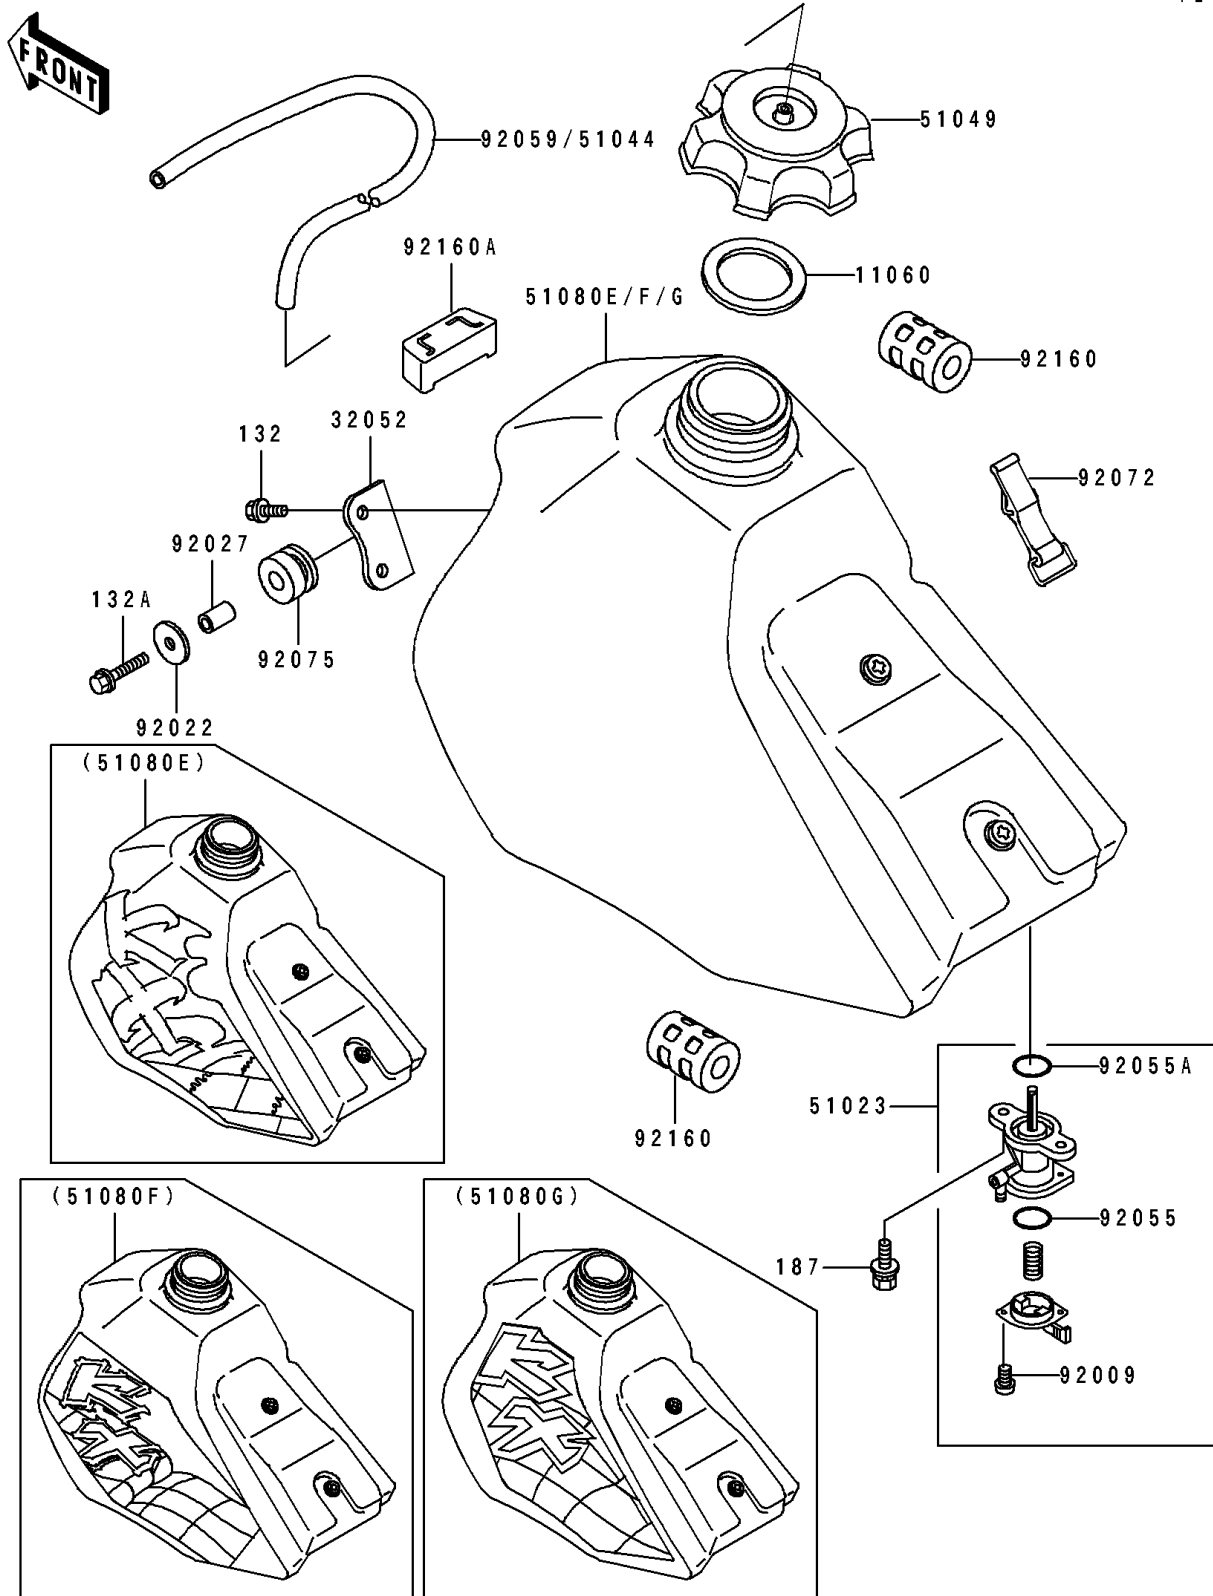

## 1995 KX™ 100 PARTS DIAGRAM

Fuel Tank

F 2410

## 1995 KX™100 PARTS LIST

Fuel Tank

ITEM NAME	PART NUMBER	QUANTITY
GASKET,FUEL TANK CAP (Ref # 11060)	11060-1340	1
BRACKET-TANK (Ref # 32052)	32052-1169	1
TAP-ASSY,FUEL (Ref # 51023)	51023-1115	1
CAP-TANK,FUEL (Ref # 51049)	51049-1108	1
TANK-COMP-FUEL,L.GREEN (Ref # 51080E)	51080-5125-6W	1
SCREW,3X8 (Ref # 92009)	92009-1386	1
WASHER,6.5X24X2 (Ref # 92022)	92022-1690	1
COLLAR,6.8X10X17 (Ref # 92027)	92027-1833	1
RING-O,FUEL TAP LEVER (Ref # 92055)	92055-1299	1
RING-O,FUEL TAP PACKING (Ref # 92055A)	92055-1300	1
TUBE,5X9X350 (Ref # 92059)	92059-1265	1
BAND,FUEL TANK (Ref # 92072)	92072-1229	1
DAMPER (Ref # 92075)	92075-1660	1
DAMPER,FUEL TANK (Ref # 92160)	92160-1236	1
DAMPER (Ref # 92160A)	92160-1255	1
BOLT-FLANGED-SMALL (Ref # 132)	132G0612	1
BOLT-FLANGED-SMALL (Ref # 132A)	132G0630	1
BOLT-UPSET-WSP (Ref # 187)	187B0616	1