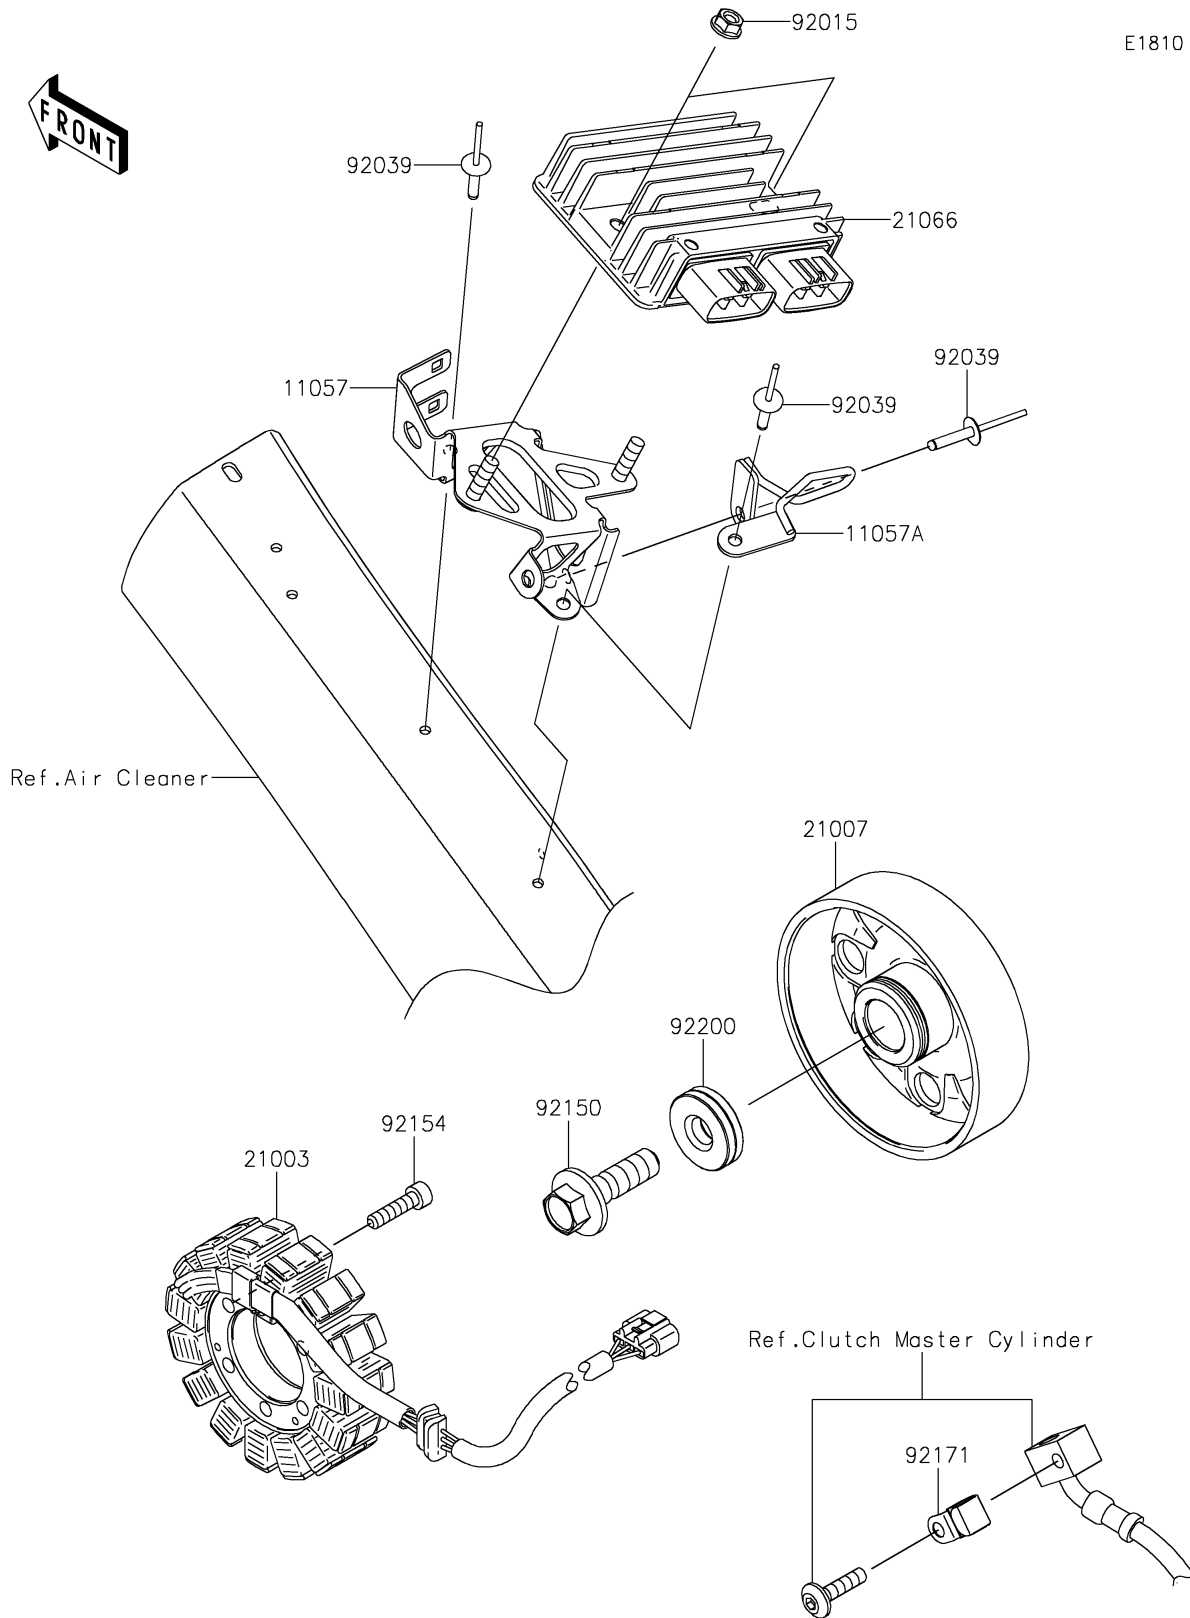

2019 Ninja H2™ SX SE+ PARTS DIAGRAM

Generator

E1810

2019 Ninja H2™ SX SE+ PARTS LIST

Generator

ITEM NAME	PART NUMBER	QUANTITY
BRACKET,REGULATOR (Ref # 11057)	11057-1262	1
BRACKET (Ref # 11057A)	11057-2620	1
STATOR (Ref # 21003)	21003-0181	1
ROTOR (Ref # 21007)	21007-0611	1
REGULATOR-VOLTAGE (Ref # 21066)	21066-0745	1
NUT,FLANGED,6MM (Ref # 92015)	92015-1367	1
RIVET (Ref # 92039)	92039-0039	1
BOLT,12X40 (Ref # 92150)	92150-1717	1
BOLT,SOCKET,6X25 (Ref # 92154)	92154-0477	1
CLAMP (Ref # 92171)	92171-0534	1
WASHER,12X34X9 (Ref # 92200)	92200-0369	1