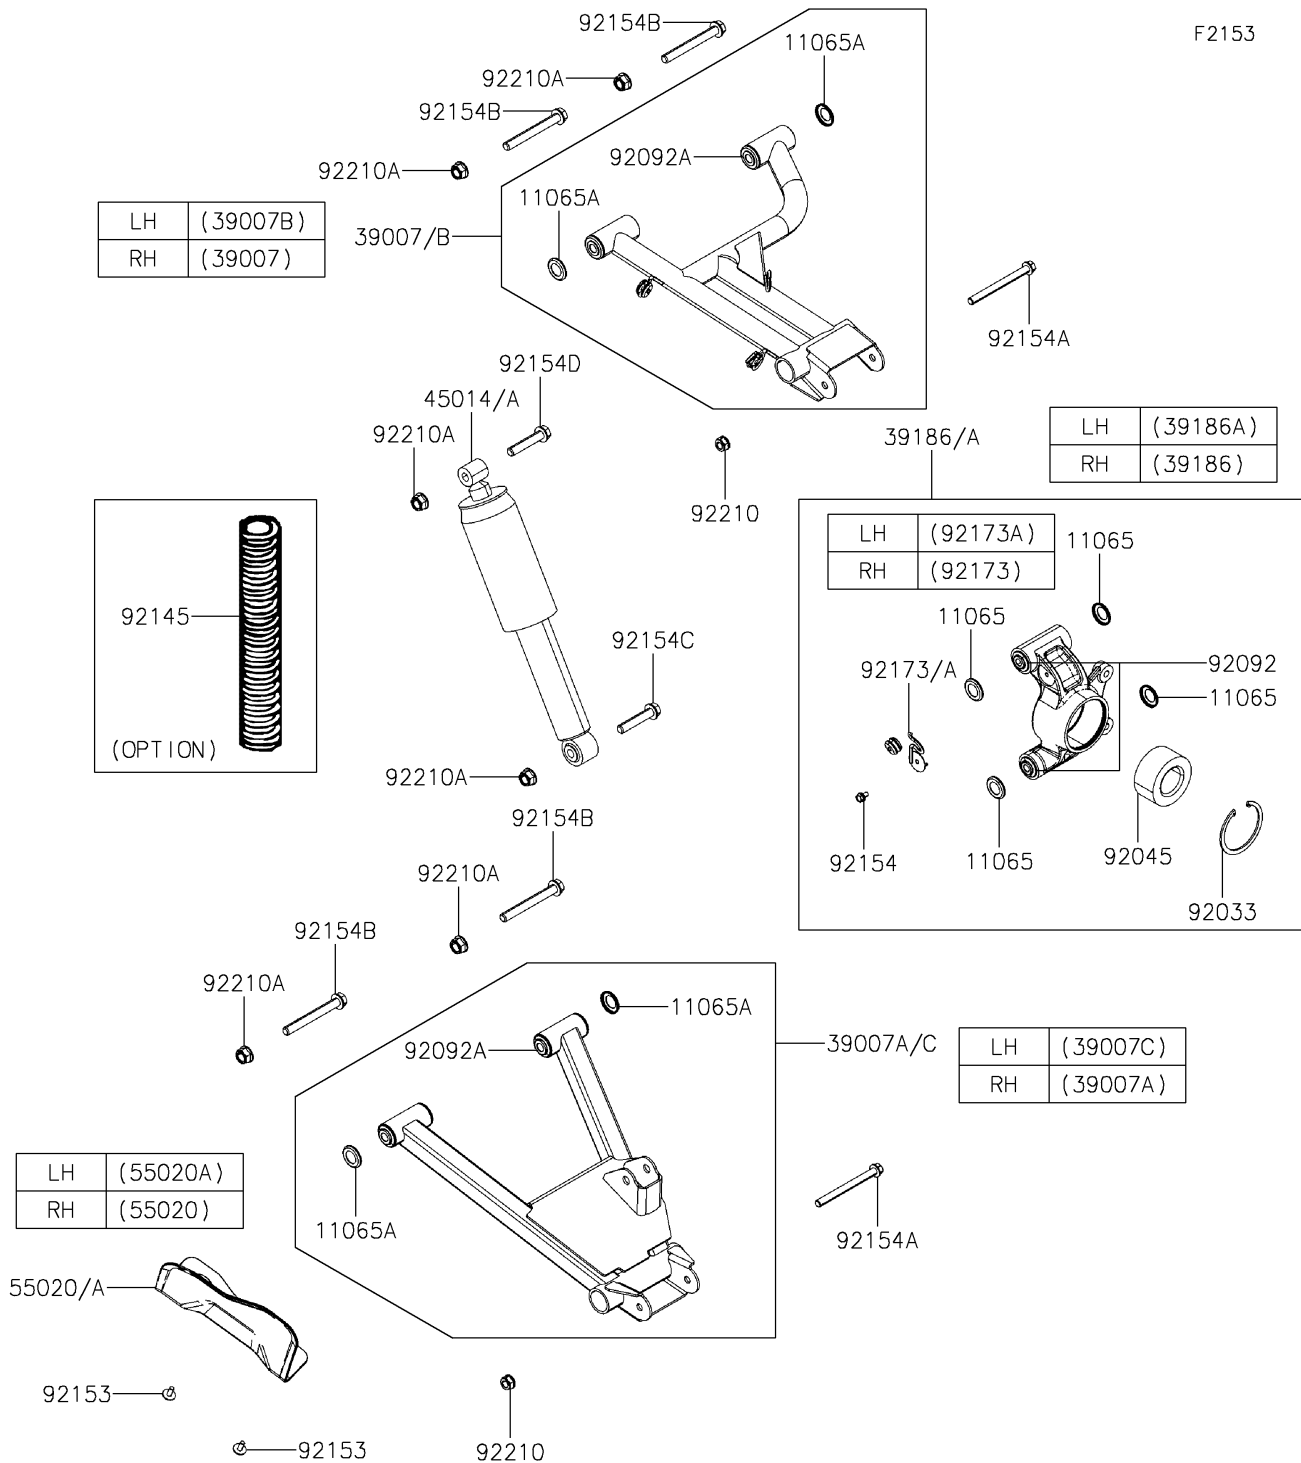

2019 MULE PRO-MX™ (EPS) PARTS DIAGRAM

Rear Suspension

2019 MULE PRO-MX™ (EPS) PARTS LIST

Rear Suspension

ITEM NAME	PART NUMBER	QUANTITY
CAP (Ref # 11065)	11065-Y038	1
CAP,ARM (Ref # 11065A)	11065-Y039	1
ARM-SUSP,RR,UPP,RH (Ref # 39007)	39007-Y014	1
ARM-SUSP,RR,LWR,RH (Ref # 39007A)	39007-Y015	1
ARM-SUSP,RR,UPP,LH (Ref # 39007B)	39007-Y016	1
ARM-SUSP,RR,LWR,LH (Ref # 39007C)	39007-Y017	1
KNUCKLE,RR,RH (Ref # 39186)	39186-Y006	1
KNUCKLE,RR,LH (Ref # 39186A)	39186-Y008	1
SHOCKABSORBER,RR (Ref # 45014)	45014-Y009	1
SHOCKABSORBER,RR (Ref # 45014A)	45014-Y011	1
GUARD,RR,RH,S.BLACK (Ref # 55020)	55020-Y018-933	1
GUARD,RR,LH,S.BLACK (Ref # 55020A)	55020-Y019-933	1
RING-SNAP (Ref # 92033)	92033-Y039	1
BEARING-BALL,40X74X36 (Ref # 92045)	92045-0897	1
BUSHING-RUBBER (Ref # 92092)	92092-Y004	1
BUSHING-RUBBER (Ref # 92092A)	92092-Y005	1
SPRING,SHOCK,RR (Ref # 92145)	92145-Y072	1
BOLT,6X16 (Ref # 92153)	92153-Y018	1
BOLT,FLANGE,6X6 (Ref # 92154)	92154-Y192	1
BOLT,FLANGE,10X110 (Ref # 92154A)	92154-Y199	1
BOLT,FLANGE,12X100 (Ref # 92154B)	92154-Y202	1
BOLT,FLANGE,12X60 (Ref # 92154C)	92154-Y203	1
BOLT,FLANGE,12X55 (Ref # 92154D)	92154-Y204	1
CLAMP,KNUCKLE,RH (Ref # 92173)	92173-Y070	1
CLAMP,KNUCKLE,LH (Ref # 92173A)	92173-Y072	1
NUT,10MM (Ref # 92210)	92210-Y009	1
NUT,FLANGE,12MM (Ref # 92210A)	92210-Y090	1