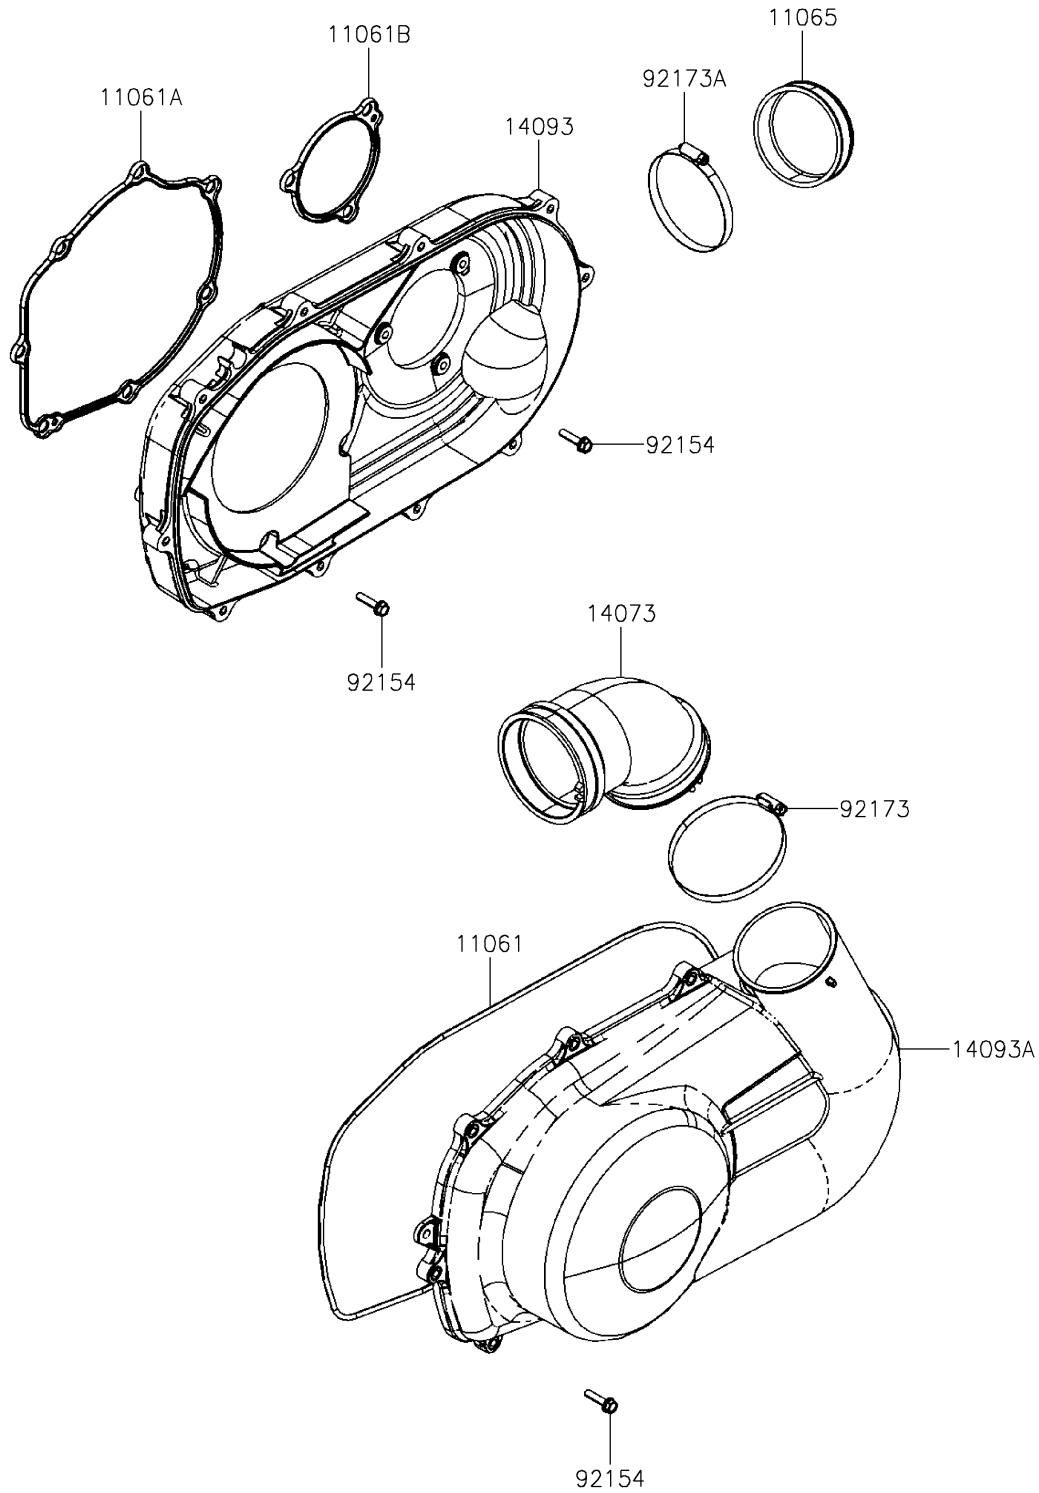

2019 MULE PRO-MX™ (EPS) PARTS DIAGRAM

Converter Cover

E1393

2019 MULE PRO-MX™ (EPS) PARTS LIST

Converter Cover

ITEM NAME	PART NUMBER	QUANTITY
GASKET,CRANK CASE COVER,RH (Ref # 11061)	11061-Y056	1
GASKET,CVT CASE,RR (Ref # 11061A)	11061-Y057	1
GASKET,CVT CASE,FR (Ref # 11061B)	11061-Y058	1
CAP,CVT CASE (Ref # 11065)	11065-Y034	1
DUCT,CRANK CASE COVER (Ref # 14073)	14073-Y010	1
COVER,RH (Ref # 14093)	14093-Y001	1
COVER,CRANK CASE,RH (Ref # 14093A)	14093-Y003	1
BOLT,FLANGE,6X25 (Ref # 92154)	92154-Y130	1
CLAMP (Ref # 92173)	92173-Y064	1
CLAMP (Ref # 92173A)	92173-Y066	1