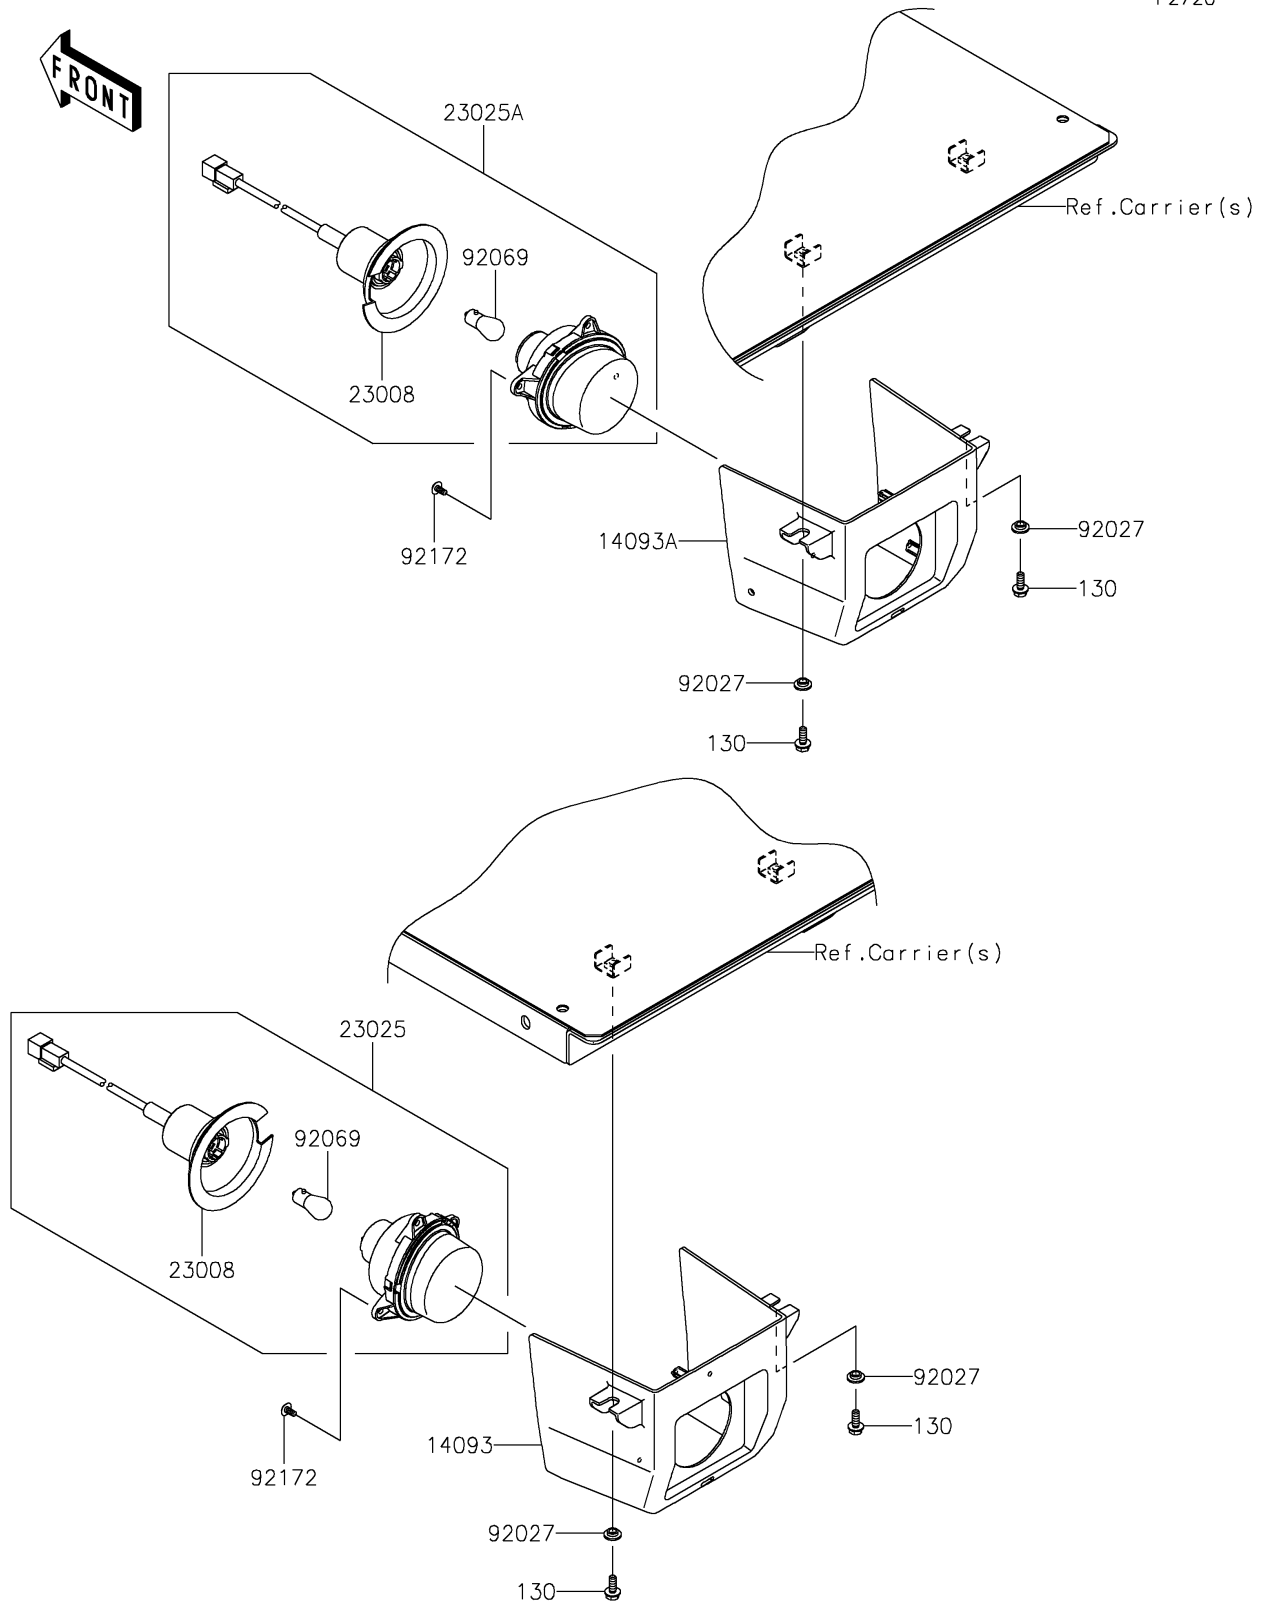

2017 MULE PRO-DXT™ EPS PARTS DIAGRAM

Taillight(s)

F2720

2017 MULE PRO-DXT™ EPS PARTS LIST

Taillight(s)

ITEM NAME	PART NUMBER	QUANTITY
BOLT-FLANGED,6X16 (Ref # 130)	130CA0616	1
COVER,TAIL LAMP,LH (Ref # 14093)	14093-0580	1
COVER,TAIL LAMP,RH (Ref # 14093A)	14093-0581	1
SOCKET-ASSY (Ref # 23008)	23008-0162	1
LAMP-TAIL,LH (Ref # 23025)	23025-0334	1
LAMP-TAIL,RH (Ref # 23025A)	23025-0341	1
COLLAR,L=4.6 (Ref # 92027)	92027-1168	1
BULB,12V 21/5W (Ref # 92069)	92069-0072	1
SCREW,TAPPING,5X10 (Ref # 92172)	92172-0262	1