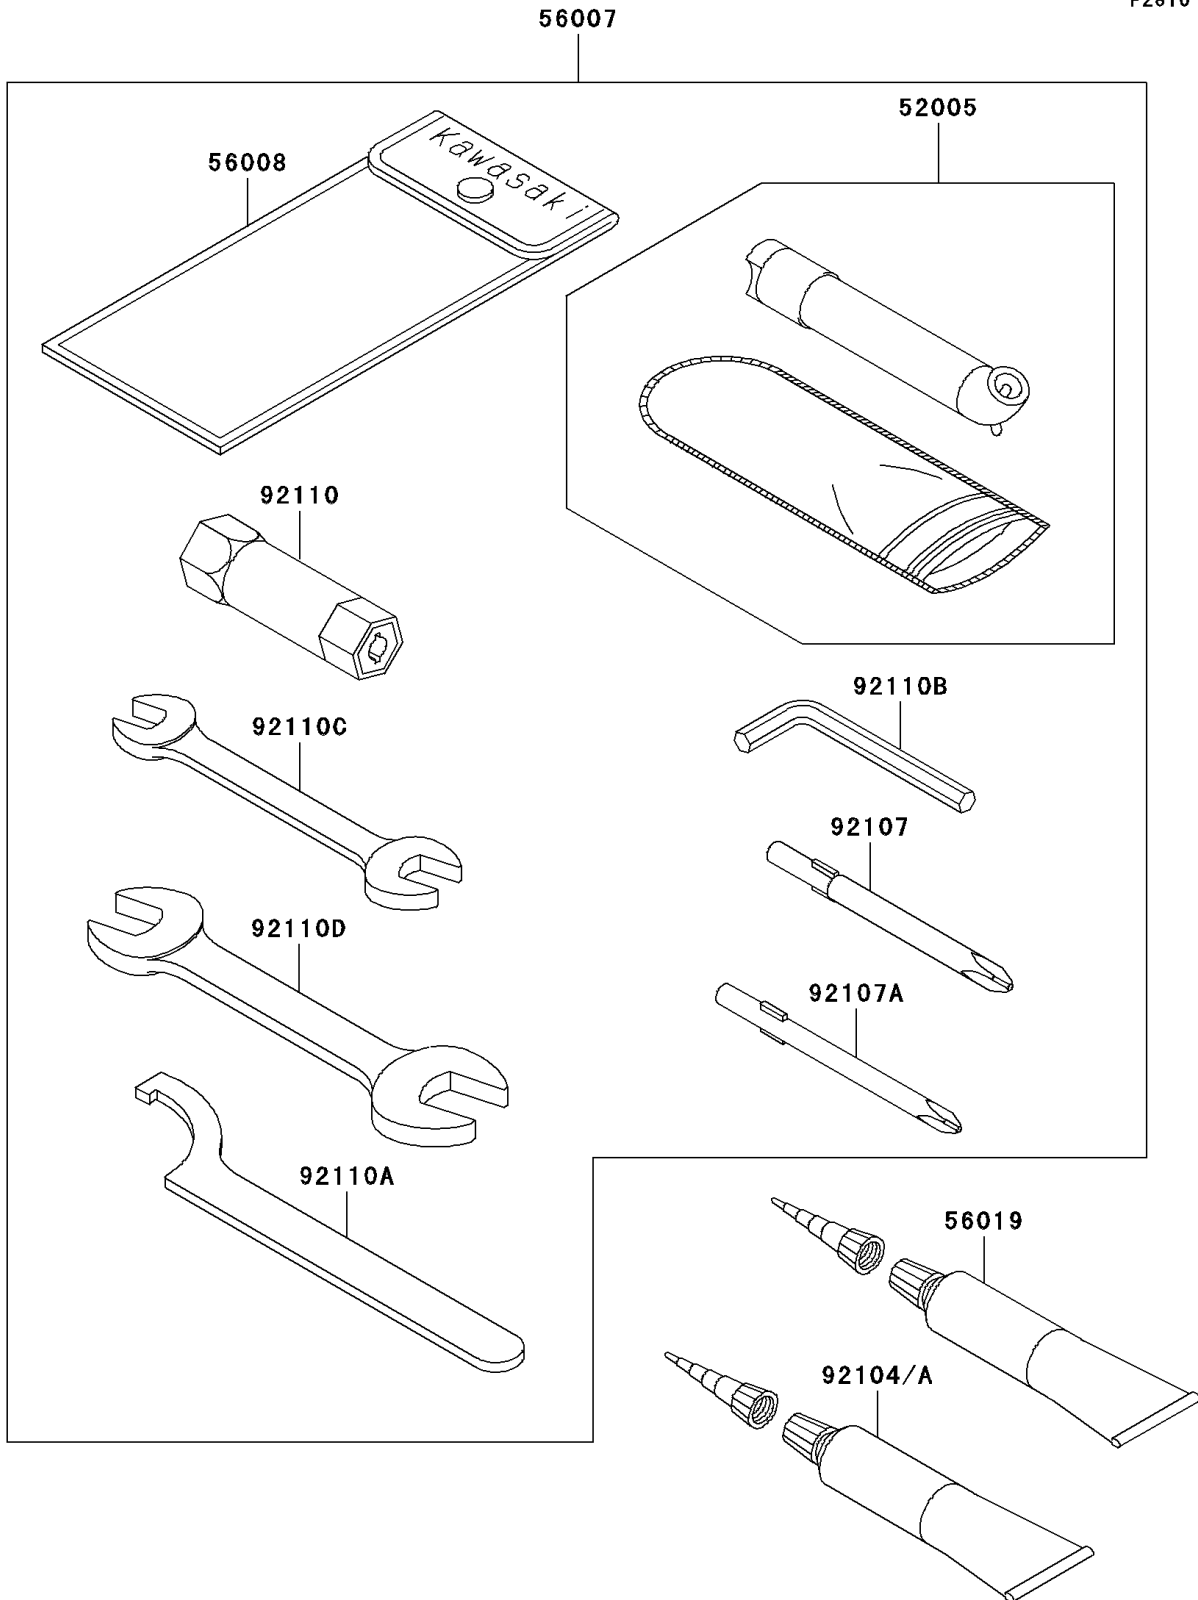

2006 Brute Force® 750 4x4i NRA Outdoors™ PARTS DIAGRAM

Owner's Tools

F2810

2006 Brute Force® 750 4x4i NRA Outdoors™ PARTS LIST

Owner's Tools

ITEM NAME	PART NUMBER	QUANTITY
GAUGE,AIR (Ref # 52005)	52005-1082	1
TOOL-KIT (Ref # 56007)	56007-0014	1
BAG,TOOL (Ref # 56008)	56008-1007	1
THREE BOND TB1211,HT/RS,WHITE (Ref # 56019)	56019-120	1
GASKET-LIQUID,TB1211F (Ref # 92104)	92104-0004	1
GASKET-LIQUID,TB1216,GRAY (Ref # 92104A)	92104-1063	1
TOOL-DRIVER,#3PHILLIPS (Ref # 92107)	92107-005	1
TOOL-DRIVER,#2PHILLIPS (Ref # 92107A)	92107-1053	1
TOOL-WRENCH,BOX,16MM (Ref # 92110)	92110-1116	1
TOOL-WRENCH,HOOK (Ref # 92110A)	92110-1129	1
TOOL-WRENCH,ALLEN,3MM (Ref # 92110B)	92110-1140	1
TOOL-WRENCH,OPEN END,10X12 (Ref # 92110C)	92110-1152	1
TOOL-WRENCH,OPEN END,14X17 (Ref # 92110D)	92110-1153	1