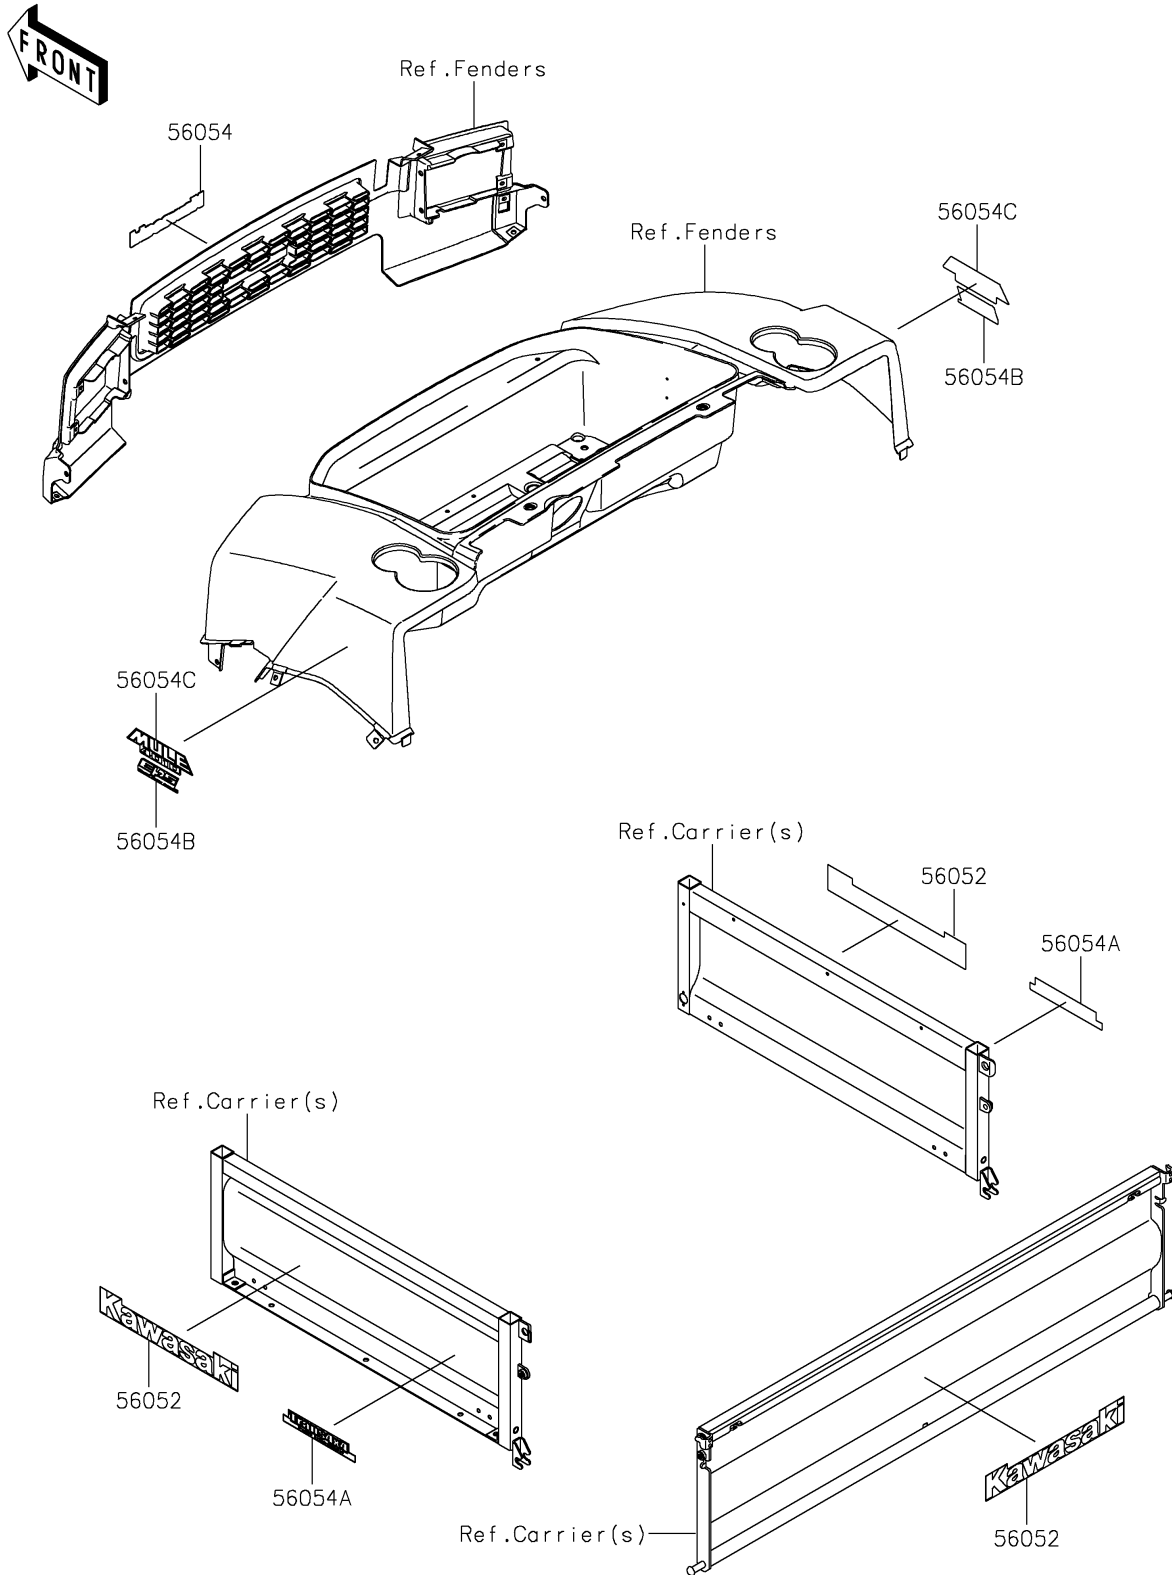

2019 MULE™ 4010 Trans4x4® CAMO PARTS DIAGRAM

Decals

F2861

2019 MULE™ 4010 Trans4x4® CAMO PARTS LIST

Decals

ITEM NAME	PART NUMBER	QUANTITY
MARK,SIDE PLATE,KAWASAKI (Ref # 56052)	56052-0105	1
MARK,FRONT GRILL,KAWASAKI (Ref # 56054)	56054-0216	1
MARK,SIDE PLATE,TRANS4X4 (Ref # 56054A)	56054-0782	1
MARK,FR FENDER,EPS (Ref # 56054B)	56054-1805	1
MARK,FR FENDER,MULE4010 (Ref # 56054C)	56054-1810	1