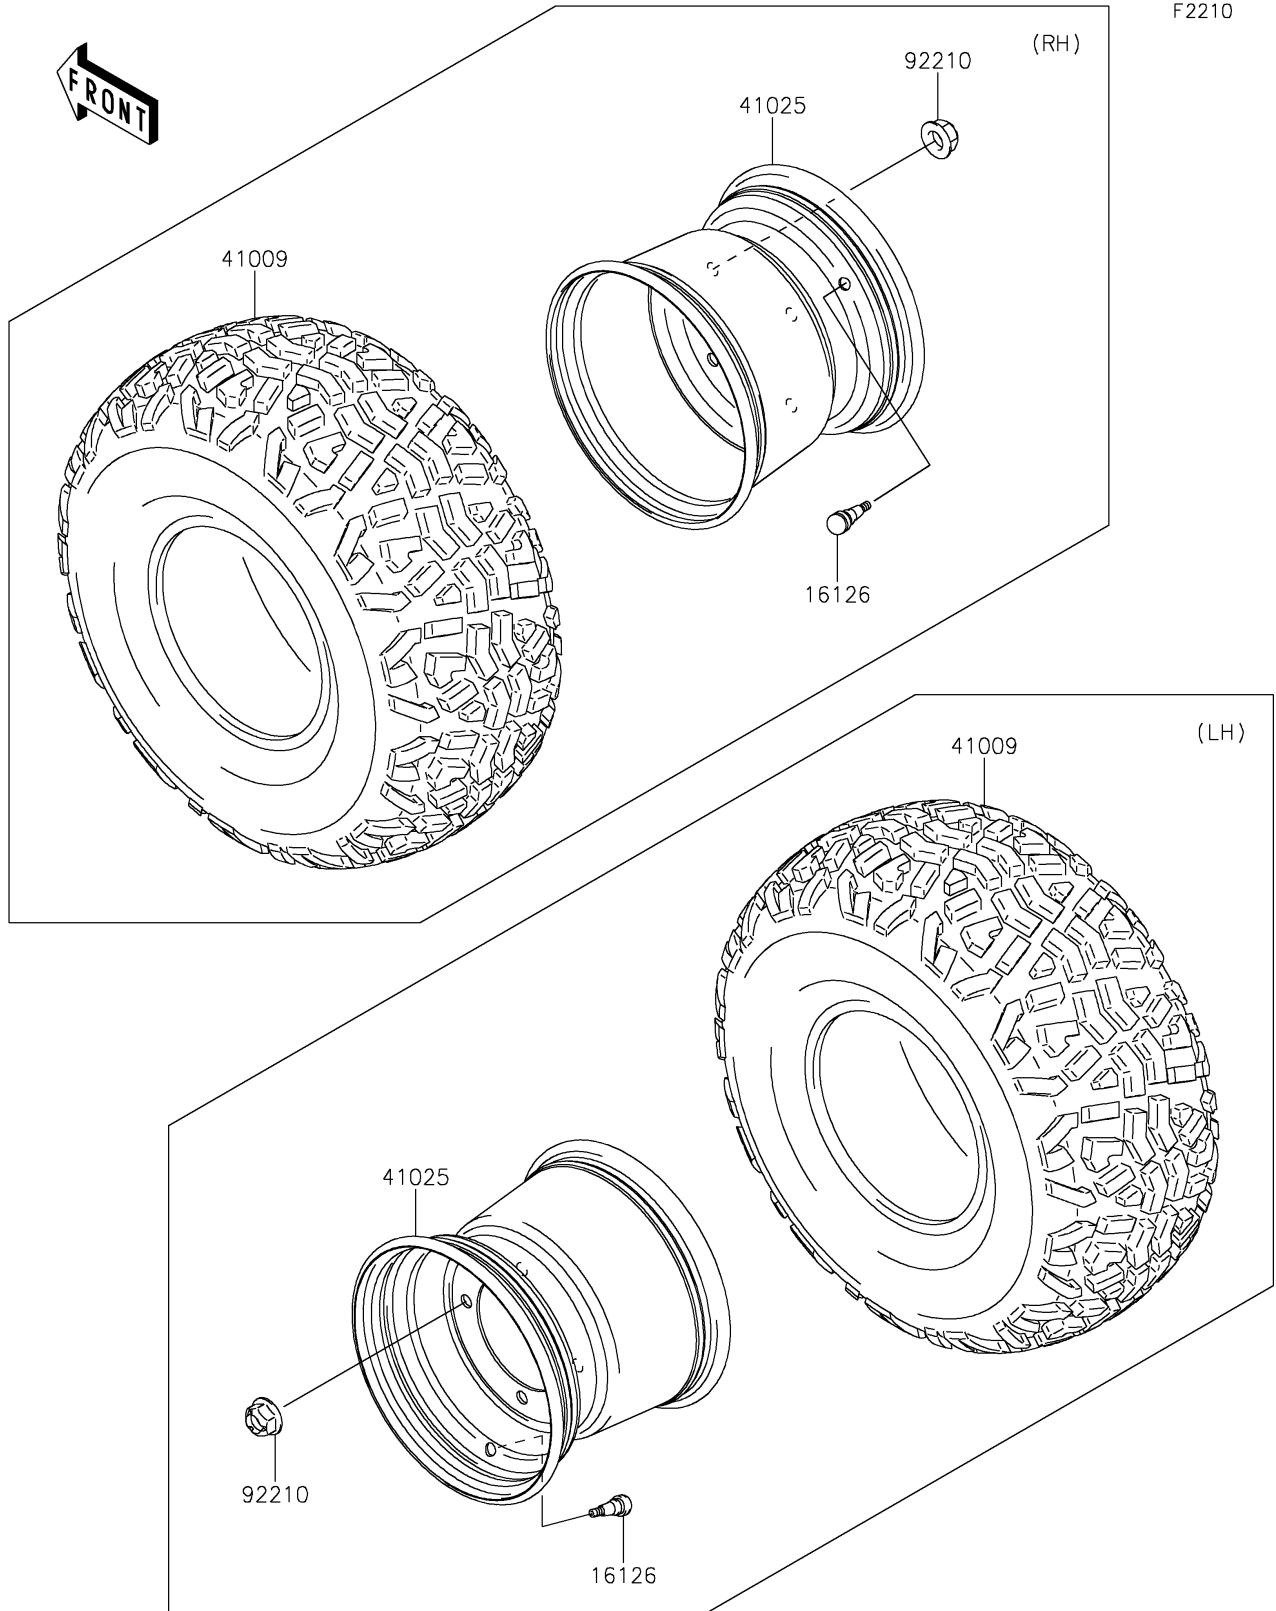

2019 MULE™ 4010 Trans4x4® CAMO PARTS DIAGRAM

Wheels/Tires

F2210

2019 MULE™ 4010 Trans4x4® CAMO PARTS LIST

Wheels/Tires

ITEM NAME	PART NUMBER	QUANTITY
VALVE (Ref # 16126)	16126-4001	1
TIRE,23X11.00-10 4PR (Ref # 41009)	41009-0294	1
RIM,10X8.5AT,F.S.BLACK (Ref # 41025)	41025-7504-397	1
NUT,12MM (Ref # 92210)	92210-0603	1