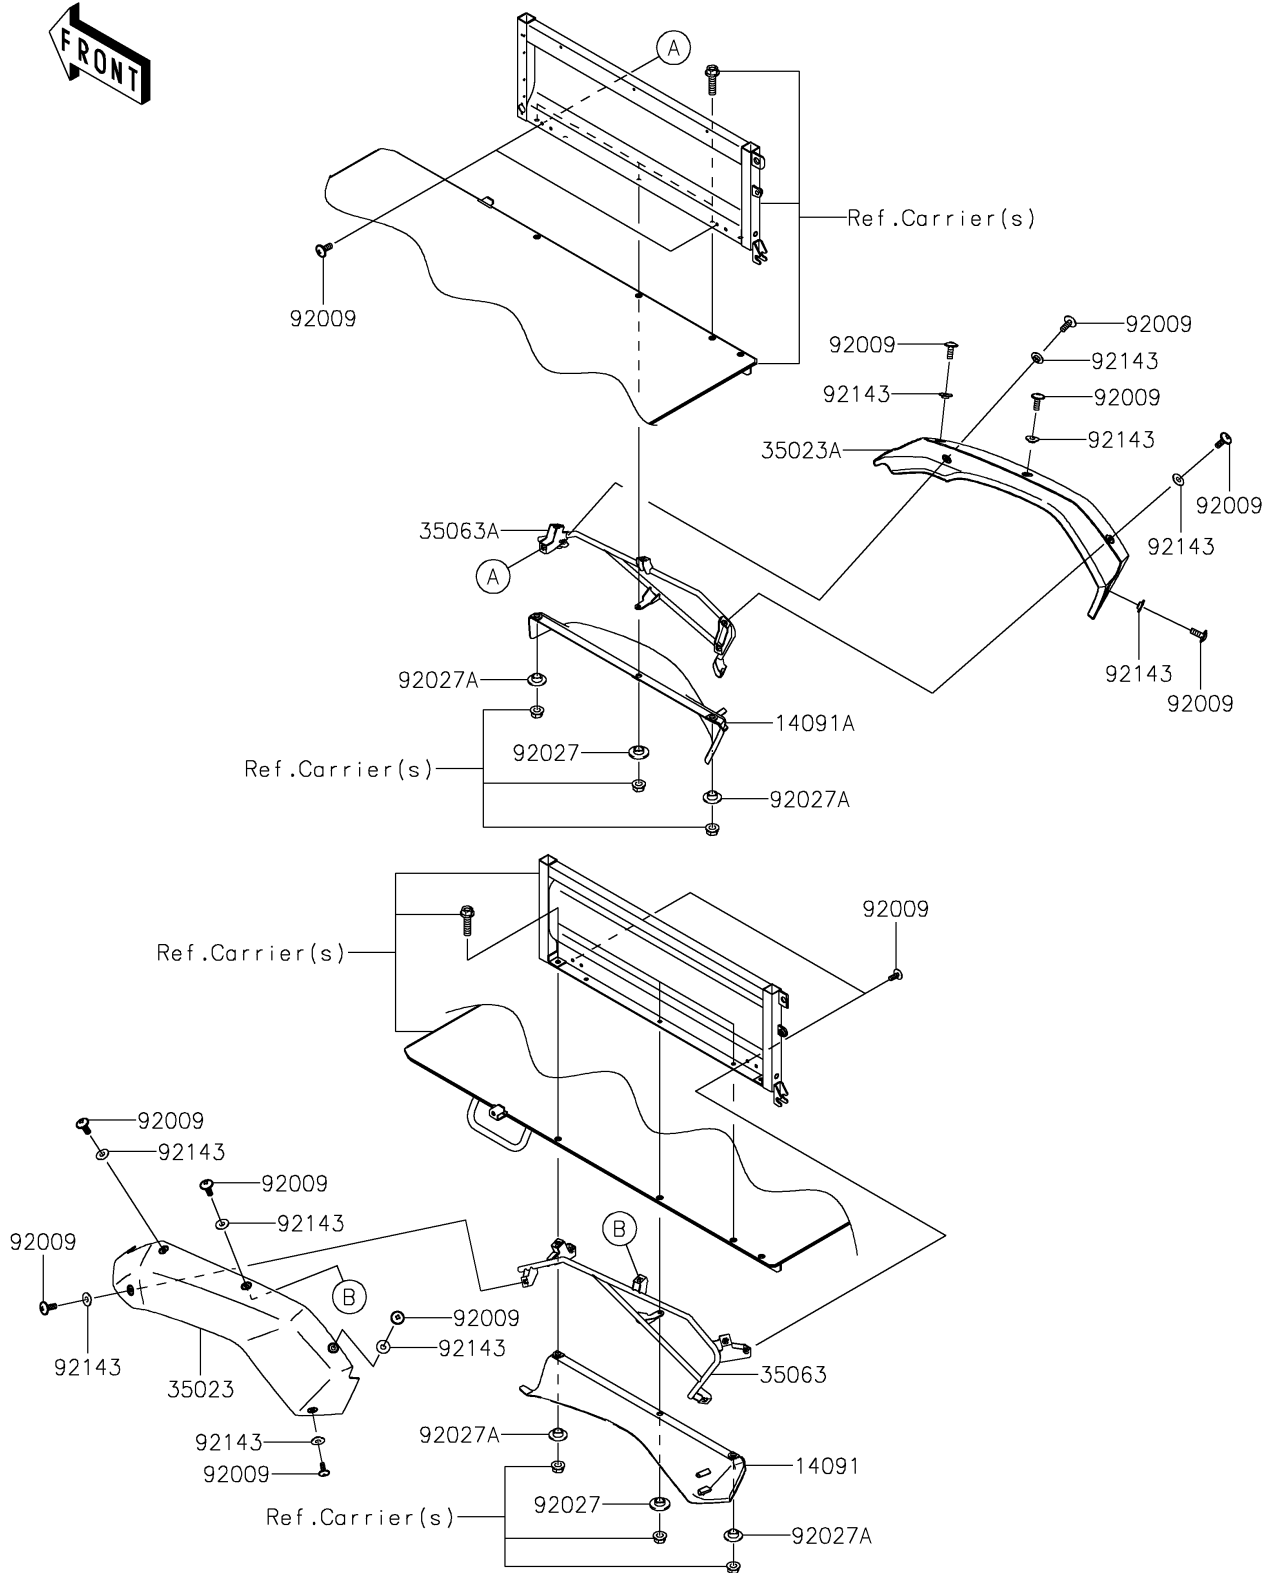

2019 MULE™ 4010 Trans4x4® CAMO PARTS DIAGRAM

Rear Fender(s)

F2172

2019 MULE™ 4010 Trans4x4® CAMO PARTS LIST

Rear Fender(s)

ITEM NAME	PART NUMBER	QUANTITY
COVER,FENDER,INSIDE,RR,LH (Ref # 14091)	14091-1634	1
COVER,FENDER,INSIDE,RR,RH (Ref # 14091A)	14091-1635	1
FENDER-REAR,LH,F.BLACK (Ref # 35023)	35023-0121-6Z	1
FENDER-REAR,RH,F.BLACK (Ref # 35023A)	35023-0122-6Z	1
STAY,RR,LH (Ref # 35063)	35063-0449	1
STAY,RR,RH (Ref # 35063A)	35063-0450	1
SCREW,6X16 (Ref # 92009)	92009-1621	1
COLLAR (Ref # 92027)	92027-1354	1
COLLAR (Ref # 92027A)	92027-1908	1
COLLAR (Ref # 92143)	92143-1087	1