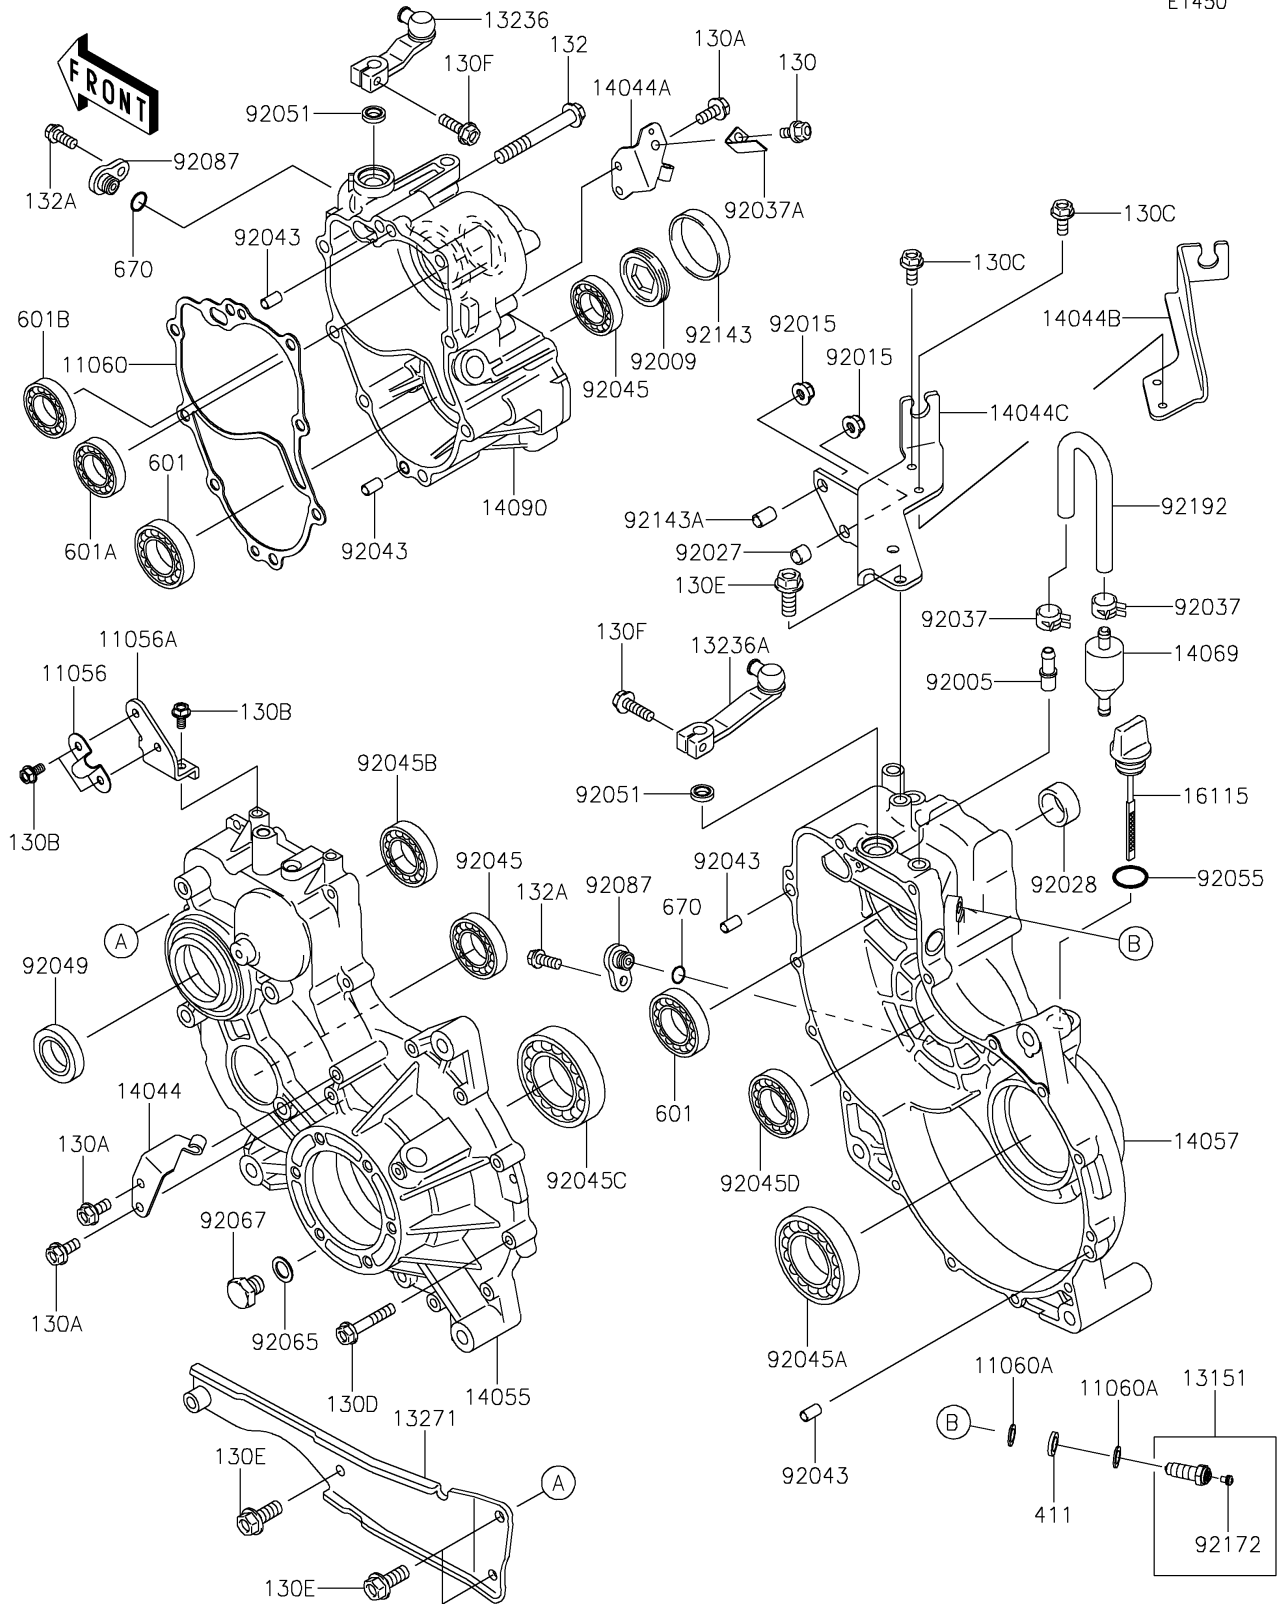

2019 MULE™ 4010 Trans4x4® CAMO PARTS DIAGRAM

Gear Box

E1450

2019 MULE™ 4010 Trans4x4® CAMO PARTS LIST

Gear Box

ITEM NAME	PART NUMBER	QUANTITY
BRACKET,OIL PIPE (Ref # 11056)	11056-4139	1
BRACKET,OIL PIPE (Ref # 11056A)	11056-4140	1
GASKET,GEAR CASE COVER (Ref # 11060)	11060-1310	1
GASKET (Ref # 11060A)	11060-1966	1
SWITCH-COMP (Ref # 13151)	13151-1093	1
LEVER-COMP (Ref # 13236)	13236-1363	1
LEVER-COMP (Ref # 13236A)	13236-1372	1
PLATE (Ref # 13271)	13271-1604	1
HOLDER-CABLE (Ref # 14044)	14044-0003	1
HOLDER-CABLE (Ref # 14044A)	14044-0004	1
HOLDER-CABLE,HI/LOW (Ref # 14044B)	14044-1075	1
HOLDER-CABLE (Ref # 14044C)	14044-1098	1
CASE-GEAR,LH (Ref # 14055)	14055-0035	1
CASE-COMP-GEAR,RH (Ref # 14057)	14057-0011	1
BREATHER (Ref # 14069)	14069-1051	1
COVER,GEAR CASE,HI/LOW (Ref # 14090)	14090-1238	1
CAP-OIL FILLER (Ref # 16115)	16115-1060	1
FITTING,BREATHER (Ref # 92005)	92005-1127	1
SCREW,55MM (Ref # 92009)	92009-1290	1
NUT,8MM (Ref # 92015)	92015-1432	1
COLLAR,8.8X12X9 (Ref # 92027)	92027-1568	1
BUSHING,23X30X13 (Ref # 92028)	92028-132	1
CLAMP,TUBE (Ref # 92037)	92037-1505	1
CLAMP (Ref # 92037A)	92037-1680	1
PIN,6.2X8X14 (Ref # 92043)	92043-1263	1
BEARING-BALL,TMB304CCM (Ref # 92045)	92045-1142	1
BEARING-BALL,6010CM (Ref # 92045A)	92045-1162	1
BEARING-BALL,62/28 (Ref # 92045B)	92045-1207	1
BEARING-BALL,6210CM (Ref # 92045C)	92045-1213	1