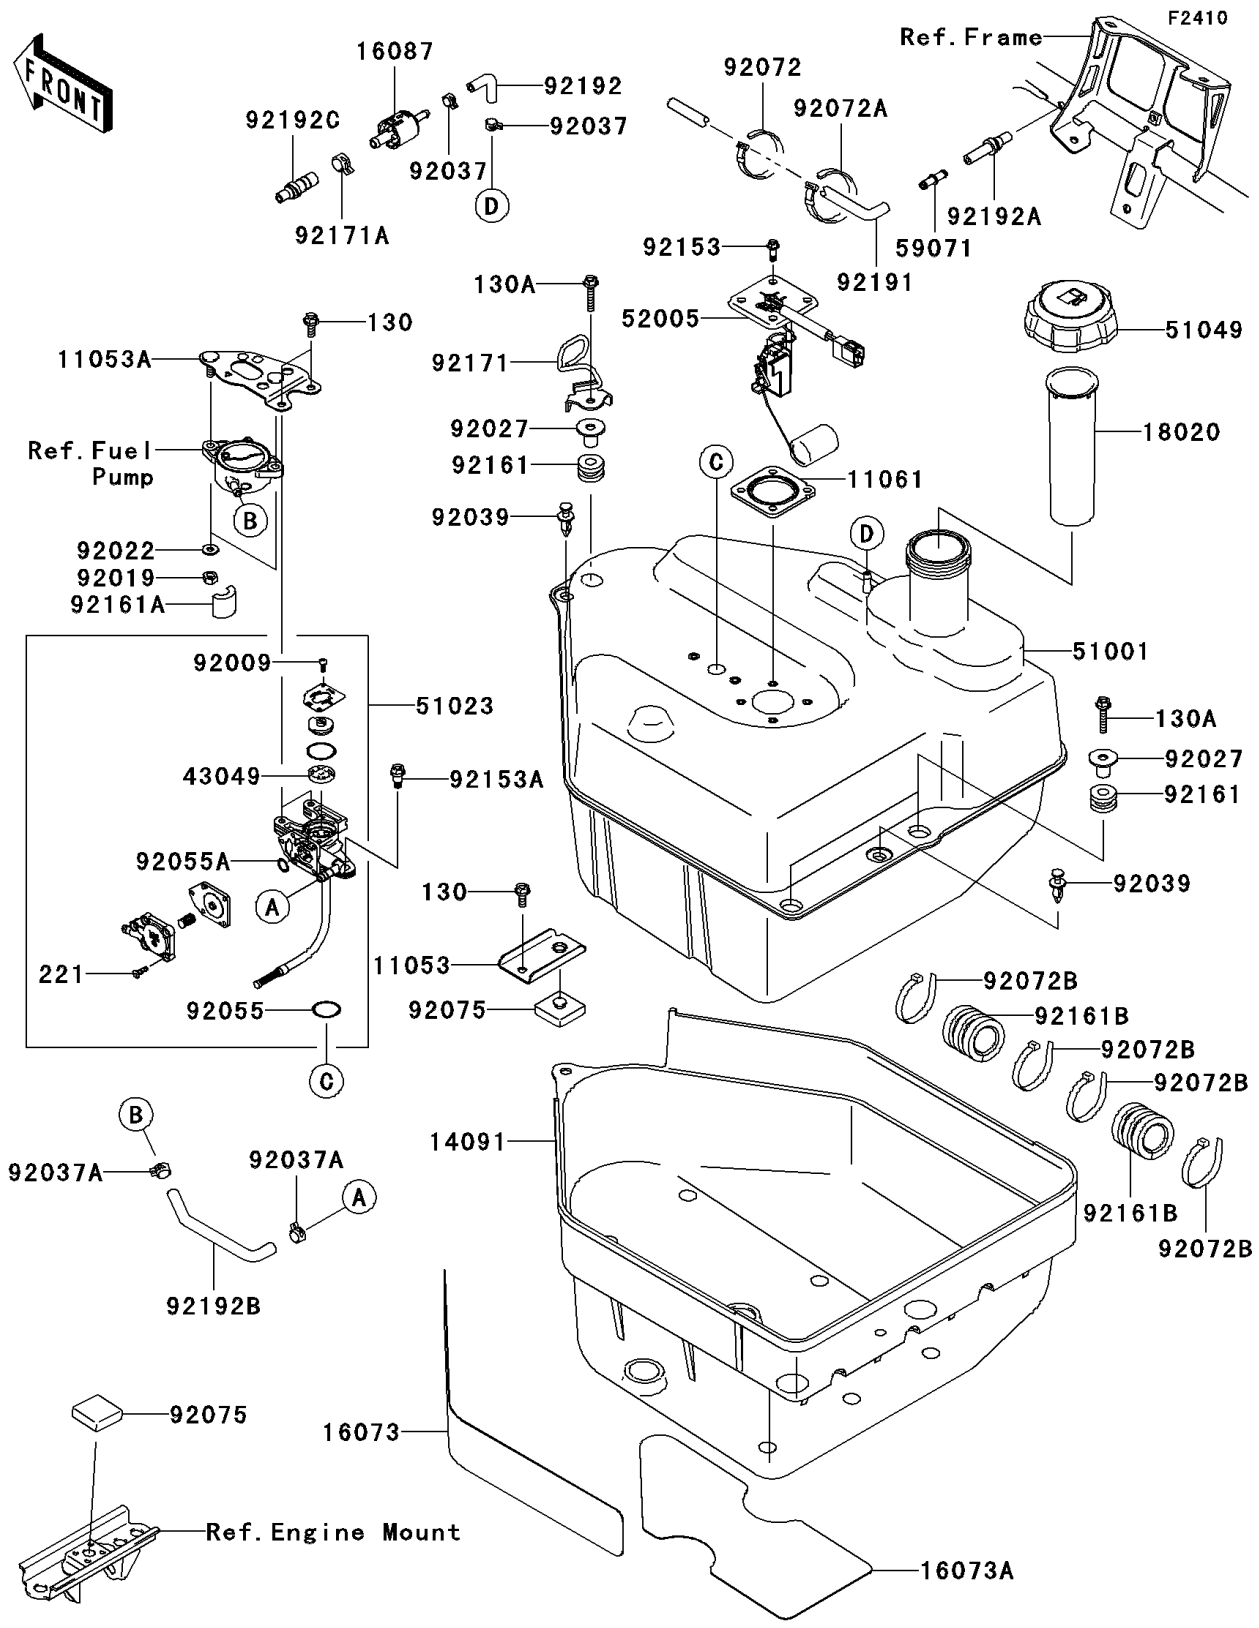

2006 Brute Force® 750 4x4i NRA Outdoors™ PARTS DIAGRAM

Fuel Tank (C6F)

2006 Brute Force® 750 4x4i NRA Outdoors™ PARTS LIST

Fuel Tank(C6F)

ITEM NAME	PART NUMBER	QUANTITY
BRACKET,FUEL TANK,TOP (Ref # 11053)	11053-0936	1
BRACKET,FUEL PUMP (Ref # 11053A)	11053-1247	1
GASKET,FUEL GAUGE (Ref # 11061)	11061-0071	1
COVER,FUEL TANK,LWR (Ref # 14091)	14091-0308	1
INSULATOR,FUEL TANK COVER,SIDE (Ref # 16073)	16073-0016	1
INSULATOR,FUEL TANK COVER,LWR (Ref # 16073A)	16073-0017	1
VALVE-CHECK (Ref # 16087)	16087-0002	1
BAFFLE,FUEL TANK (Ref # 18020)	18020-0008	1
PACKING (Ref # 43049)	43049-1103	1
TANK-COMP-FUEL (Ref # 51001)	51001-0058	1
TAP-ASSY,FUEL (Ref # 51023)	51023-0011	1
CAP-TANK,FUEL (Ref # 51049)	51049-1128	1
GAUGE,FUEL (Ref # 52005)	52005-0011	1
JOINT (Ref # 59071)	59071-3717	1
SCREW,3X5 (Ref # 92009)	92009-1123	1
NUT,LOCK,6MM (Ref # 92019)	92019-008	1
WASHER,6.2X15.0X1.2 (Ref # 92022)	92022-2373	1
COLLAR,L=16.1 (Ref # 92027)	92027-1847	1
CLAMP,TUBE (Ref # 92037)	92037-1461	1
CLAMP,TUBE (Ref # 92037A)	92037-1505	1
RIVET (Ref # 92039)	92039-1229	1
RING-O,FUEL TAP (Ref # 92055)	92055-0054	1
RING-O (Ref # 92055A)	92055-1664	1
BAND,L=149 (Ref # 92072)	92072-031	1
BAND,L=186 (Ref # 92072A)	92072-056	1
BAND,L=188 (Ref # 92072B)	92072-1239	1
DAMPER (Ref # 92075)	92075-1882	1
BOLT,FLANGED,5MM (Ref # 92153)	92153-0361	1
BOLT,6MM (Ref # 92153A)	92153-0824	1