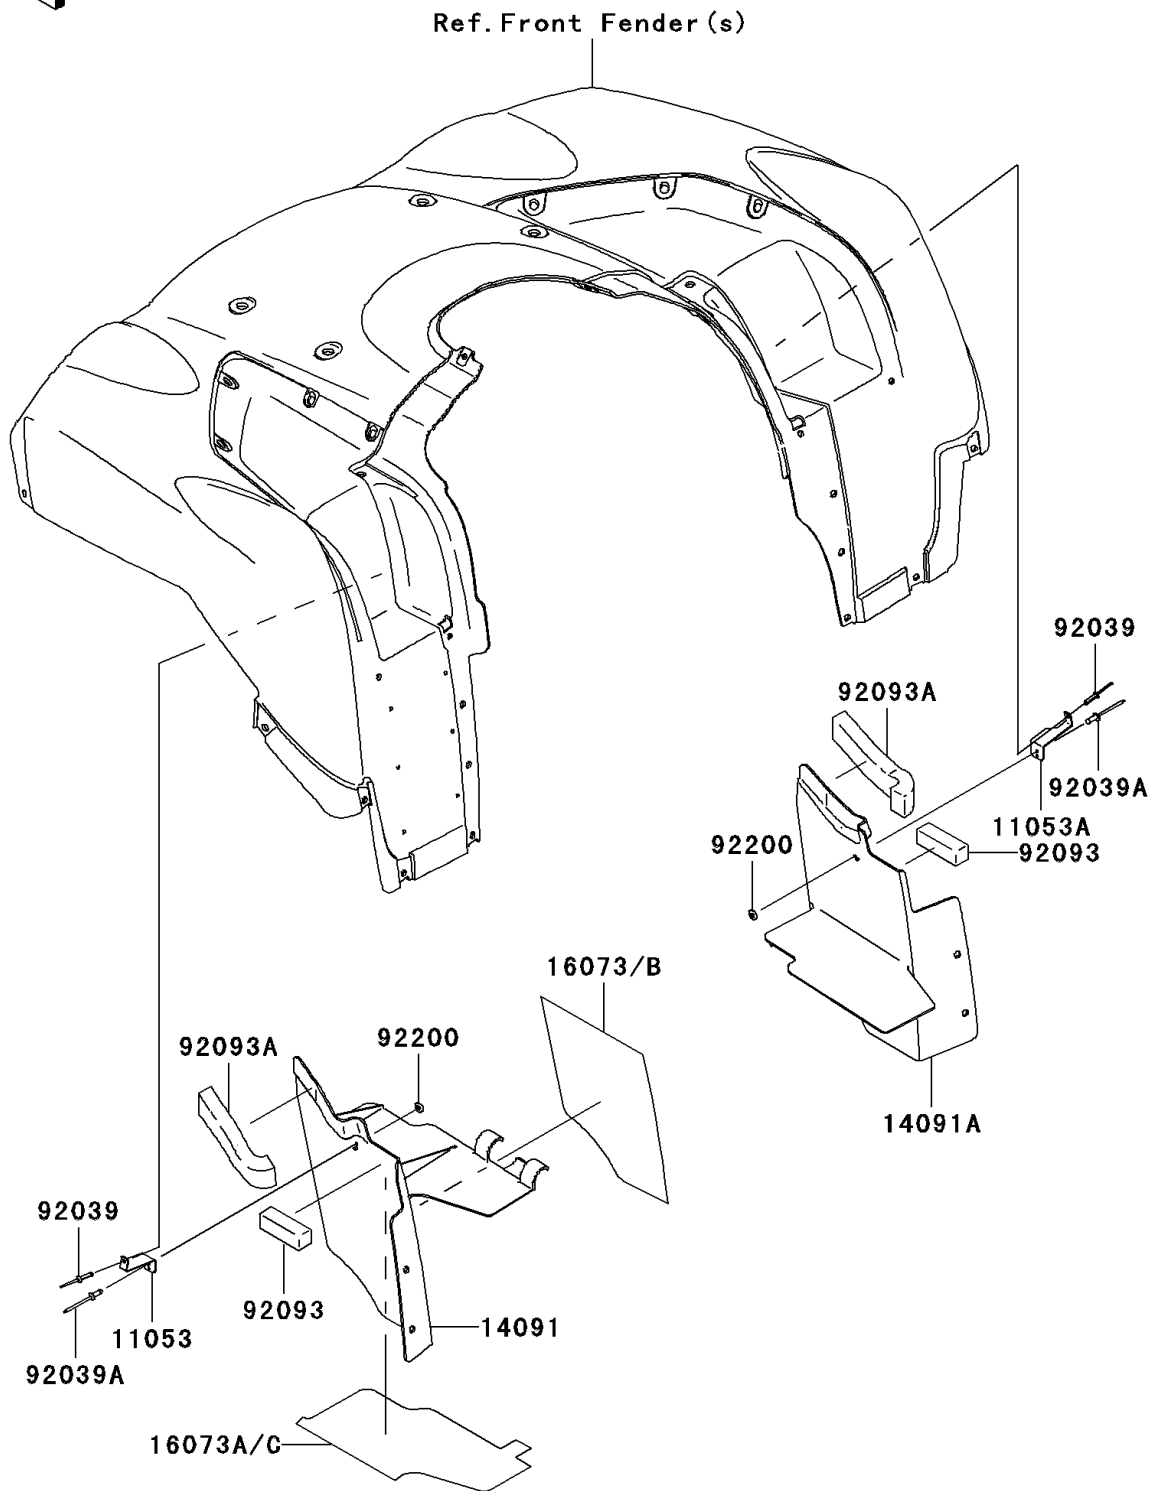

2006 Brute Force® 750 4x4i NRA Outdoors™ PARTS DIAGRAM

Flap

F2173

2006 Brute Force® 750 4x4i NRA Outdoors™ PARTS LIST

Flap

| ITEM NAME | PART NUMBER | QUANTITY |
|--|-------------|----------|
| BRACKET,INNER FLAP,LH (Ref # 11053) | 11053-1979 | 1 |
| BRACKET,INNER FLAP,RH (Ref # 11053A) | 11053-1980 | 1 |
| COVER,FRONT FENDER,LH (Ref # 14091) | 14091-0491 | 1 |
| COVER,FRONT FENDER,RH (Ref # 14091A) | 14091-0492 | 1 |
| INSULATOR,INNER FLAP,LH,LWR (Ref # 16073) | 16073-0028 | 1 |
| INSULATOR,INNER FLAP,LH,UPP (Ref # 16073A) | 16073-0029 | 1 |
| RIVET (Ref # 92039) | 92039-1260 | 1 |
| RIVET,3.2X8 (Ref # 92039A) | 92039-3763 | 1 |
| SEAL,FR FENDER (Ref # 92093) | 92093-0038 | 1 |
| SEAL (Ref # 92093A) | 92093-1580 | 1 |
| WASHER,3.5X8X1 (Ref # 92200) | 92200-1251 | 1 |