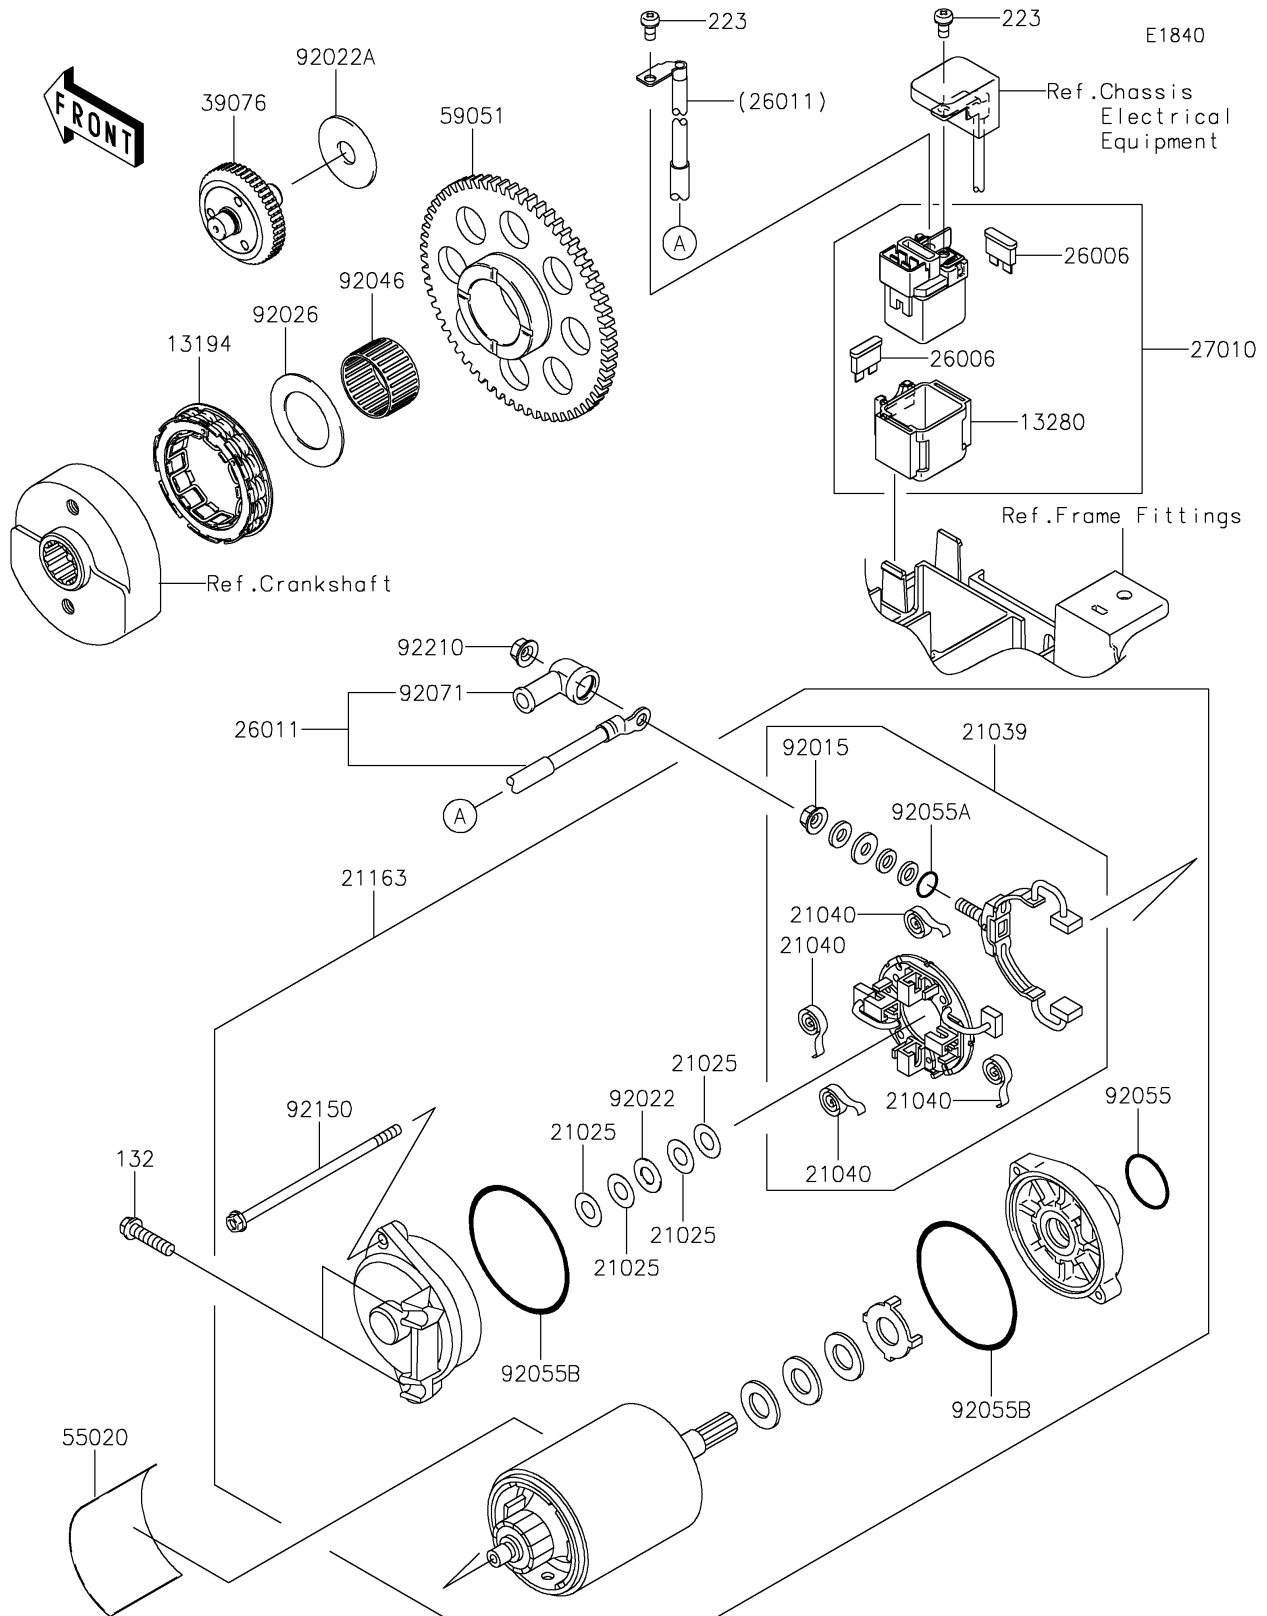

2017 Vulcan® 900 Classic PARTS DIAGRAM

Starter Motor

2017 Vulcan® 900 Classic PARTS LIST

Starter Motor

ITEM NAME	PART NUMBER	QUANTITY
CLUTCH-ONEWAY (Ref # 13194)	13194-0009	1
BOLT-FLANGED-SMALL,6X25 (Ref # 132)	132BA0625	1
HOLDER,MAGNETIC SWITCH (Ref # 13280)	13280-0822	1
WASHER,9.1X18X0.2 (Ref # 21025)	21025-011	1
BRUSH,CARBON (Ref # 21039)	21039-1060	1
SPRING-BRUSH (Ref # 21040)	21040-1055	1
STARTER-ELECTRIC (Ref # 21163)	21163-0066	1
SCREW-PAN-WS-CROS,5X10 (Ref # 223)	223AA0510	1
FUSE,BLADE,30A,GREEN (Ref # 26006)	26006-1006	1
WIRE-LEAD,STARTER MOTOR (Ref # 26011)	26011-0126	1
SWITCH,MAGNETIC (Ref # 27010)	27010-0793	1
LIMITER (Ref # 39076)	39076-0008	1
GUARD,STARTER MOTER (Ref # 55020)	55020-1589	1
GEAR-SPUR,63T (Ref # 59051)	59051-0060	1
NUT,STARTER MOTOR (Ref # 92015)	92015-1476	1
WASHER,9.1X18X0.8 (Ref # 92022)	92022-1132	1
WASHER,12.3X38X2.0 (Ref # 92022A)	92022-1664	1
SPACER,31X49.5X1.2 (Ref # 92026)	92026-1490	1
BEARING-NEEDLE,K30X35X20 (Ref # 92046)	92046-1171	1
RING-O (Ref # 92055)	92055-1276	1
RING-O,4.5X2.0 (Ref # 92055A)	92055-1370	1
RING-O,STARTER MOTOR (Ref # 92055B)	92055-1381	1
GROMMET (Ref # 92071)	92071-0024	1
BOLT,STARTER MOTOR (Ref # 92150)	92150-1572	1
NUT,6MM (Ref # 92210)	92210-0188	1