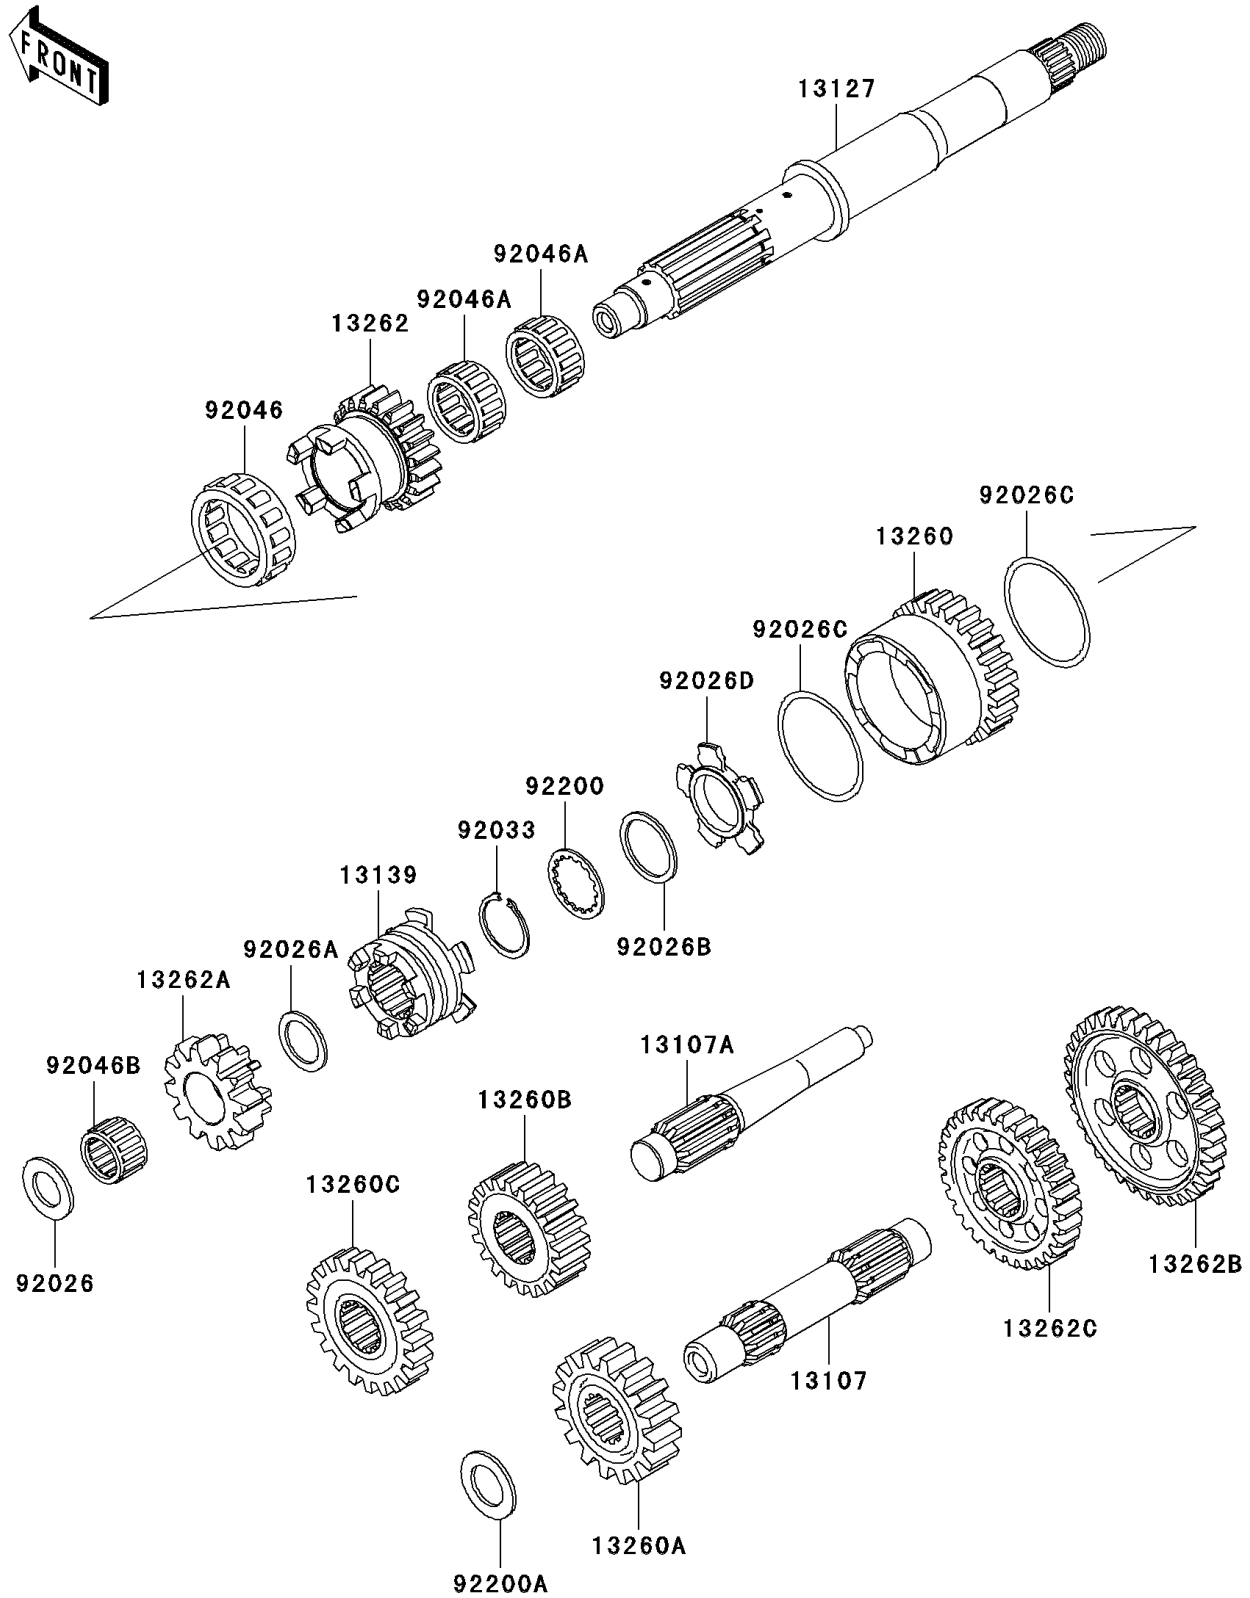

2006 Brute Force® 750 4x4i NRA Outdoors™ PARTS DIAGRAM

Transmission

E1361

2006 Brute Force® 750 4x4i NRA Outdoors™ PARTS LIST

Transmission

ITEM NAME	PART NUMBER	QUANTITY
SHAFT,COUNTER (Ref # 13107)	13107-0113	1
SHAFT,REVERSE,IDLE (Ref # 13107A)	13107-1437	1
SHAFT-TRANSMISSION INPUT (Ref # 13127)	13127-1282	1
SHIFTER (Ref # 13139)	13139-0003	1
GEAR,INPUT HIGH,26T (Ref # 13260)	13260-1867	1
GEAR,OUTPUT DRIVE,18T (Ref # 13260A)	13260-1871	1
GEAR,OUTPUT REVERSE,16T (Ref # 13260B)	13260-1872	1
GEAR,DRIVEN REVERSE,16T (Ref # 13260C)	13260-1873	1
GEAR,INPUT LOW,20T (Ref # 13262)	13262-0234	1
GEAR,INPUT REVERSE,12T (Ref # 13262A)	13262-0235	1
GEAR,DRIVEN LOW,36T (Ref # 13262B)	13262-0313	1
GEAR,DRIVEN HI,30T (Ref # 13262C)	13262-0314	1
SPACER,17.3X30X2.0 (Ref # 92026)	92026-1415	1
SPACER,21.2X29X1.6 (Ref # 92026A)	92026-1568	1
SPACER,28.2X34.5X1.6 (Ref # 92026B)	92026-1587	1
SPACER,48.2X54.3X1.0 (Ref # 92026C)	92026-1599	1
SPACER,HI&LOW (Ref # 92026D)	92026-1600	1
RING-SNAP,25.9X30.6X1.2 (Ref # 92033)	92033-1037	1
BEARING-NEEDLE,HIGH GEAR (Ref # 92046)	92046-1276	1
BEARING-NEEDLE,FWF-283317 (Ref # 92046A)	92046-1278	1
BEARING-NEEDLE,REVERSE GEAR (Ref # 92046B)	92046-1279	1
WASHER,28.5X34.0X1.5 (Ref # 92200)	92200-1240	1
WASHER,20.3X33X2.0 (Ref # 92200A)	92200-1351	1